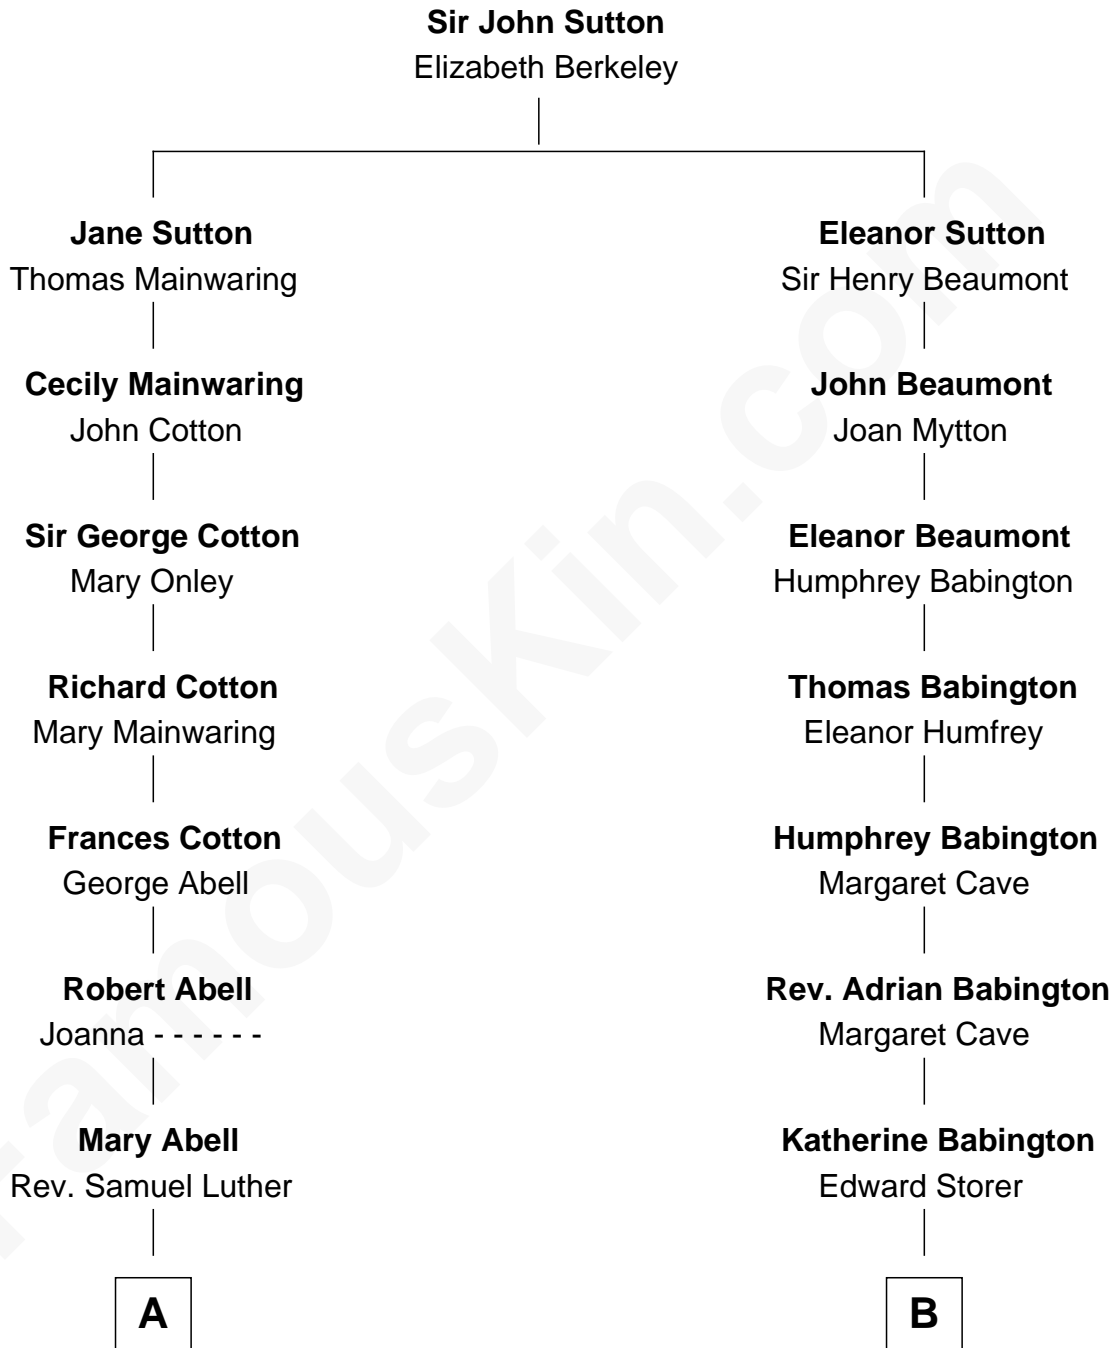

# FamousKin.com Relationship Chart of

**Archibald MacLeish**

*American Poet and Playwright*

13th cousin 5 times removed of

**John Dye**

*TV and Movie Actor - "Touched by an Angel"*

**C**

—  
**Lynn Maree Duvall**