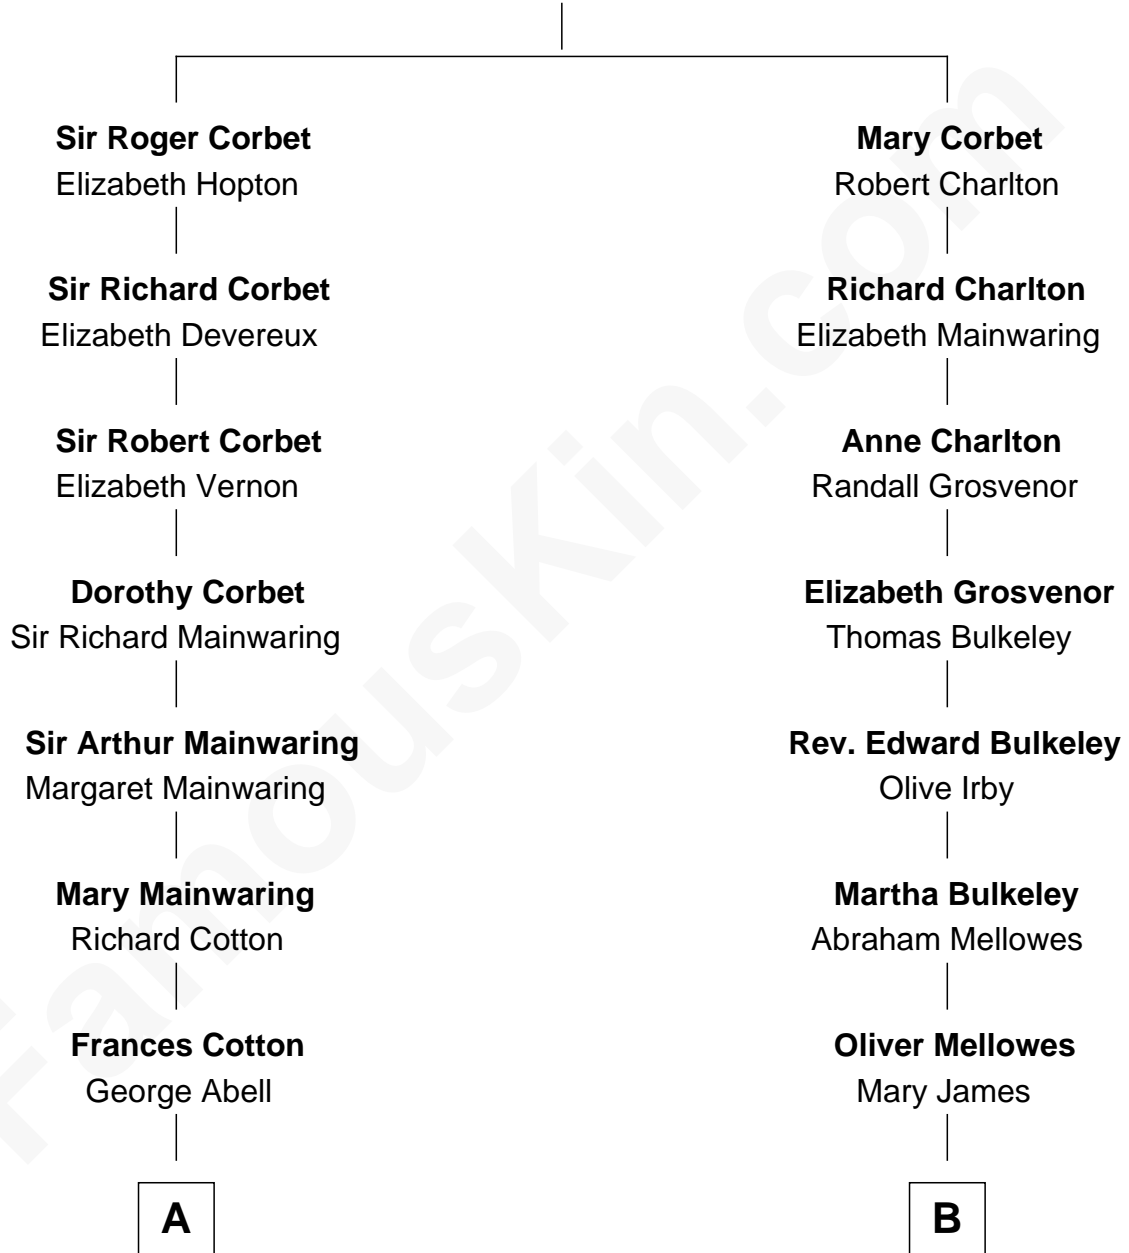

# FamousKin.com Relationship Chart of

**Archibald MacLeish**

*American Poet and Playwright*

15th cousin 2 times removed of

**Geena Davis**

*Movie and TV Actress*

**Sir Robert Corbet**

Margaret - - - - -

Geena Davis photo by [Alan Light](#) ([CC BY-SA 2.0](#))