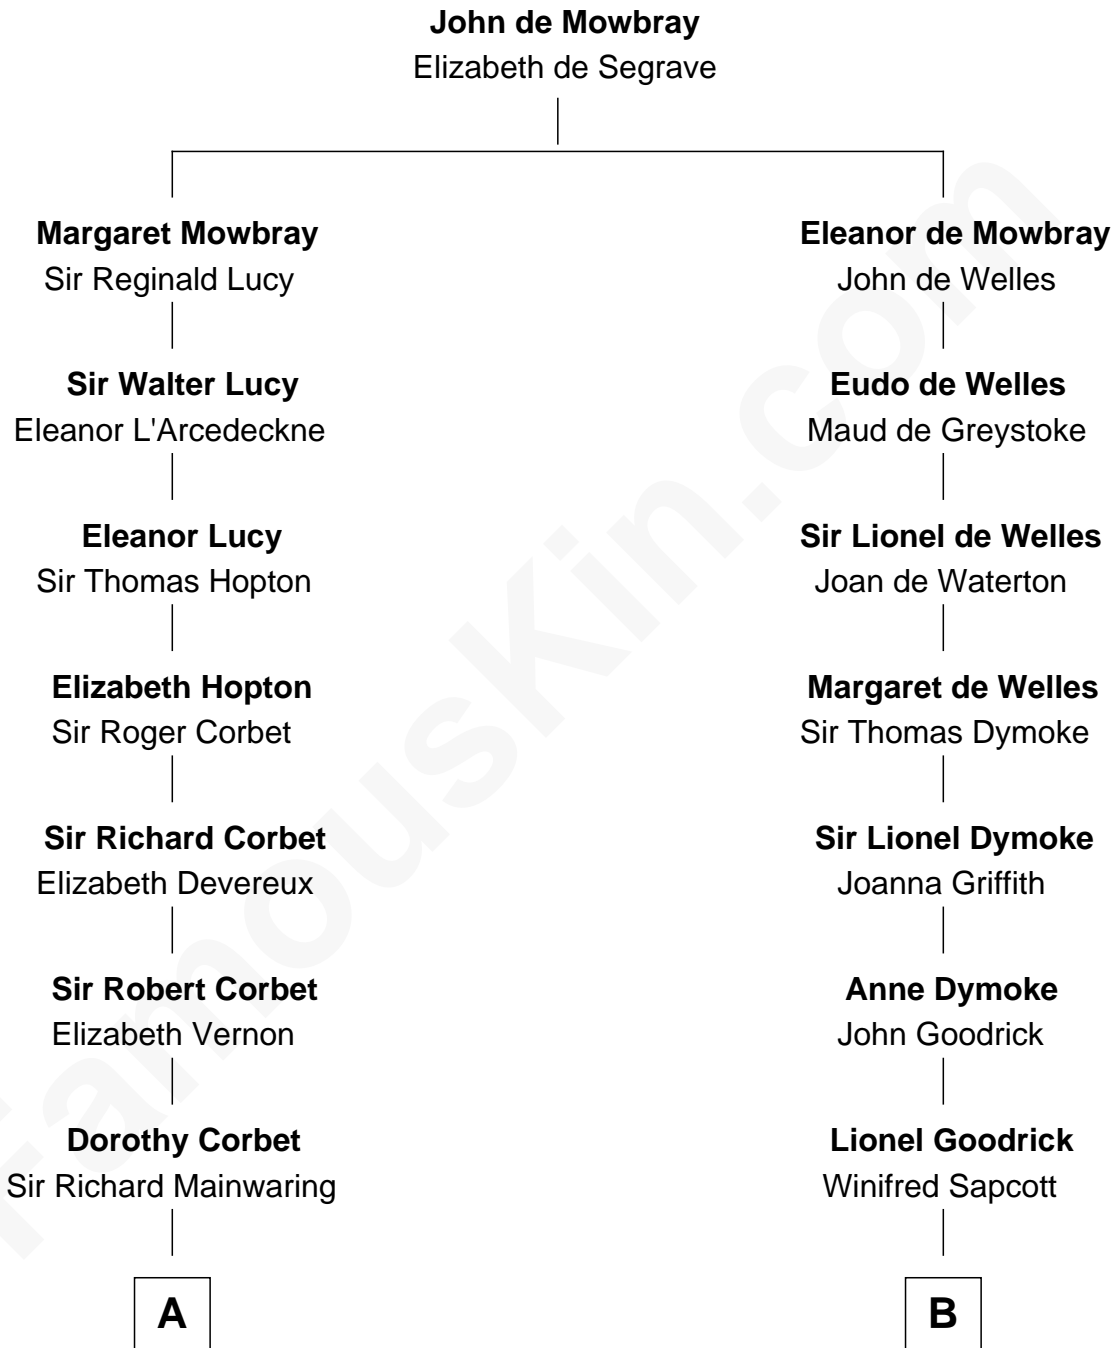

FamousKin.com Relationship Chart of

Archibald MacLeish

American Poet and Playwright

18th cousin 1 time removed of

Andrew Card

21st White House Chief of Staff

C

Martha Hillard
Andrew MacLeish

Archibald MacLeish
American Poet and Playwright

D

John Henry Card
Elizabeth French Platts

Andrew Hill Card
Joyce Ann Whitaker

Andrew Card
21st White House Chief of Staff

FamousKin.com