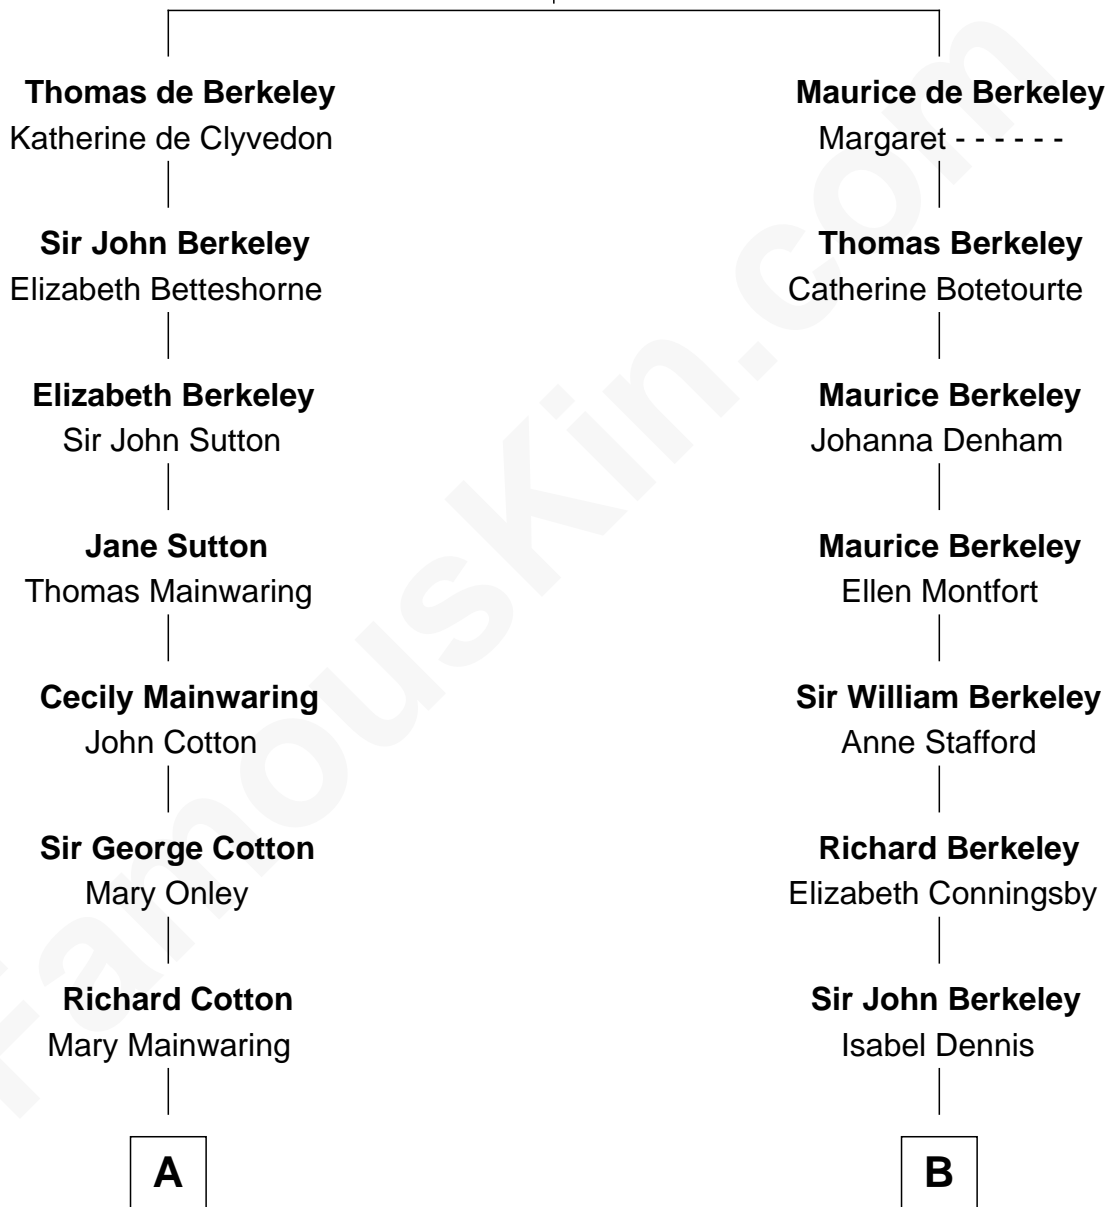

FamousKin.com Relationship Chart of

Archibald MacLeish

American Poet and Playwright

16th cousin 3 times removed of

Clare Eames

Silent Movie Actress

Sir Maurice de Berkeley

Eve la Zouche

C

|
Ithamer Bellows Eames

Emma Hayden

|
Harold Hayden Eames

Clare Hamilton

|
Clare Eames

Silent Movie Actress

FamousKin.com