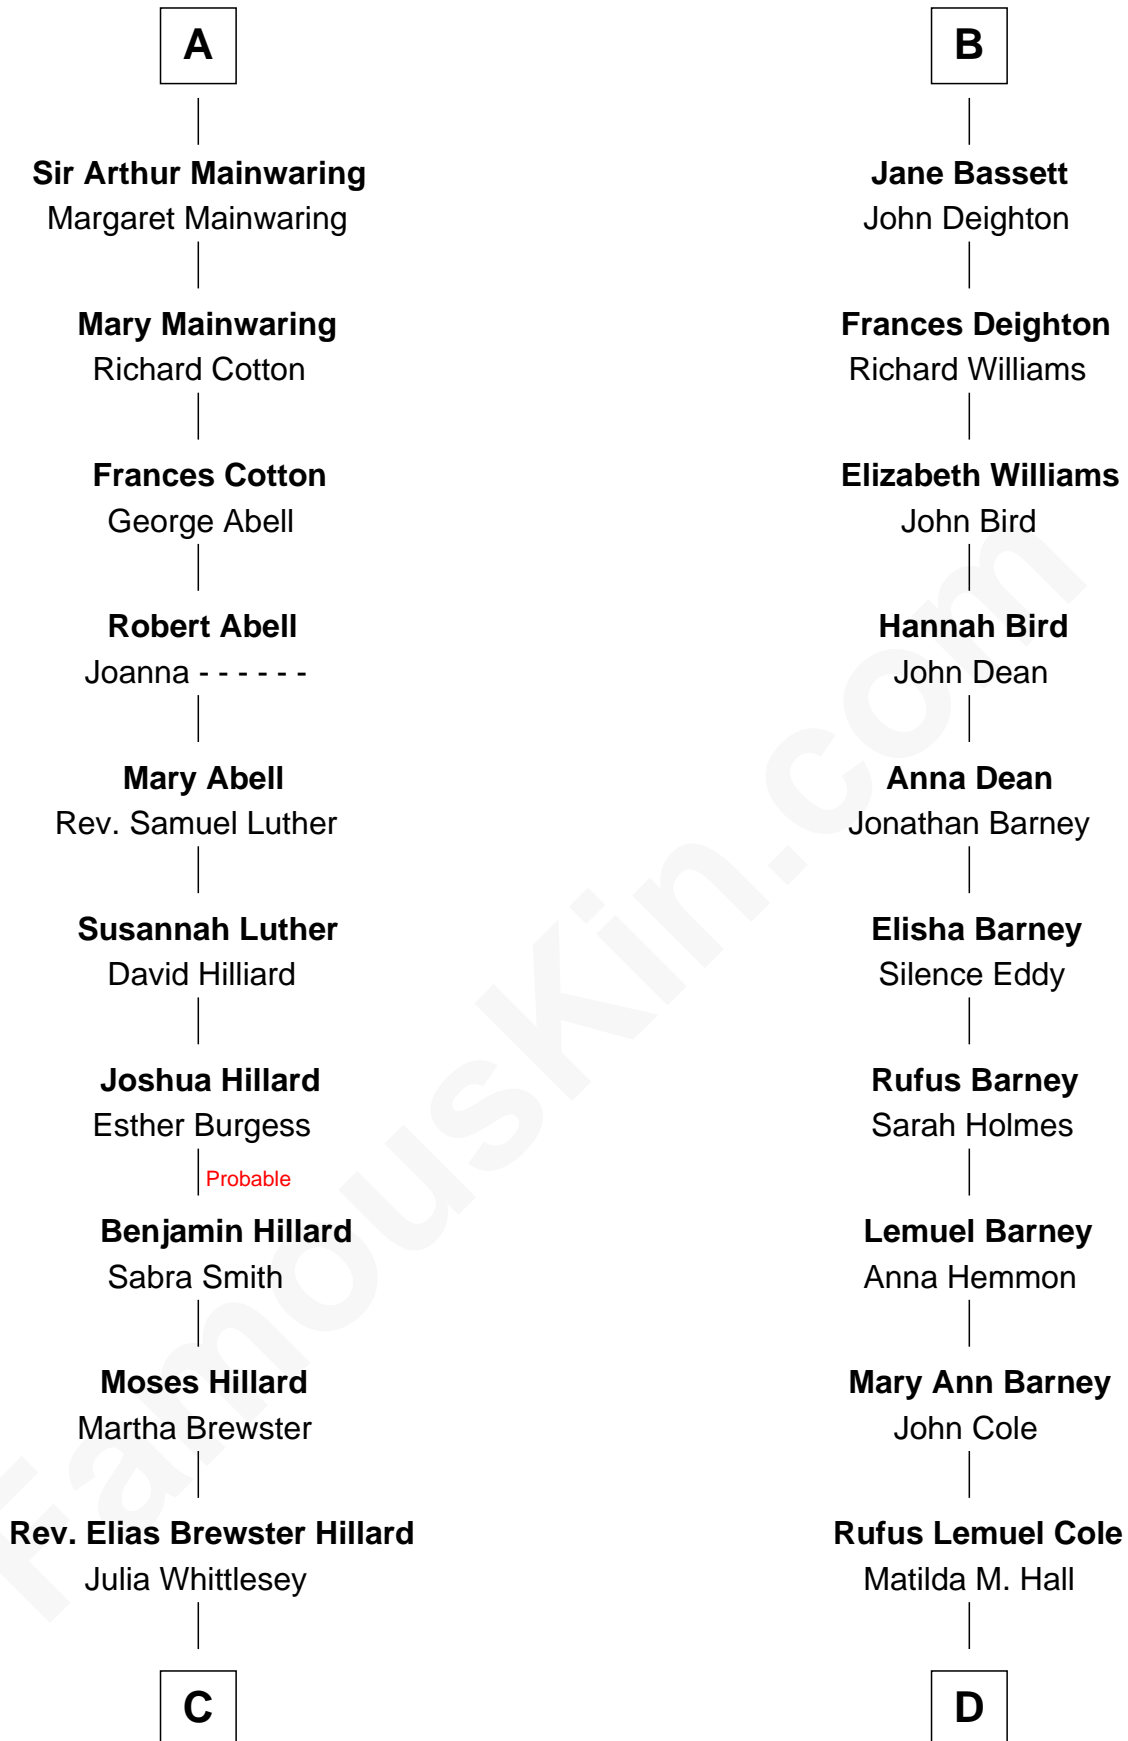

# FamousKin.com Relationship Chart of

**Archibald MacLeish**

*American Poet and Playwright*

18th cousin 2 times removed of

**Michael Lookinland**

*TV Actor*

**C**

**Martha Hillard**  
Andrew MacLeish

**Archibald MacLeish**  
*American Poet and Playwright*

**D**

**Nellie M. Cole**  
John Andrew Lookinland

**Orrin Paul Lookinland**  
Madeline Tait

**Paul Russell Lookinland**  
Karen Ruth McKinney

**Michael Lookinland**  
*TV Actor*