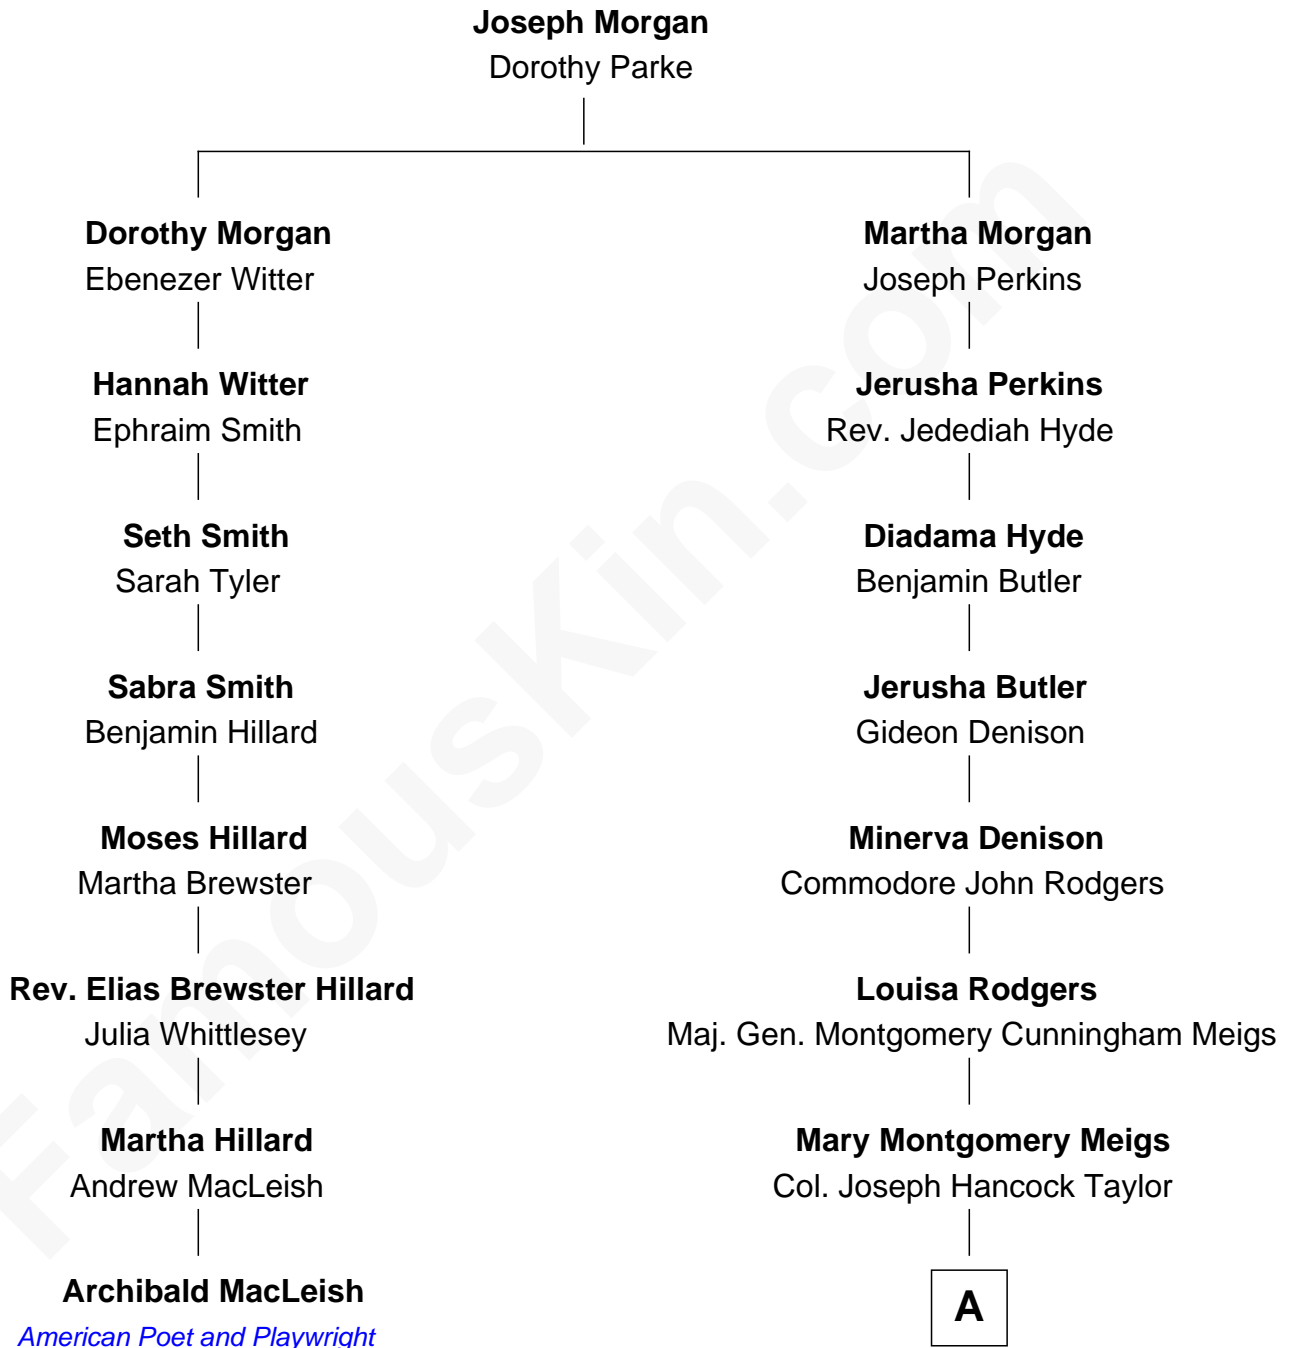

FamousKin.com Relationship Chart of

Archibald MacLeish

American Poet and Playwright

7th cousin 3 times removed of

Parker Stevenson

TV and Movie Actor

A

—
Evelyn Taylor

Eli Kirk Price

—
Philip Price

Sarah Meade Harrison

—
Sarah Meade Price

Richard Stevenson Parker

—
Parker Stevenson

TV and Movie Actor

FamousKin.com