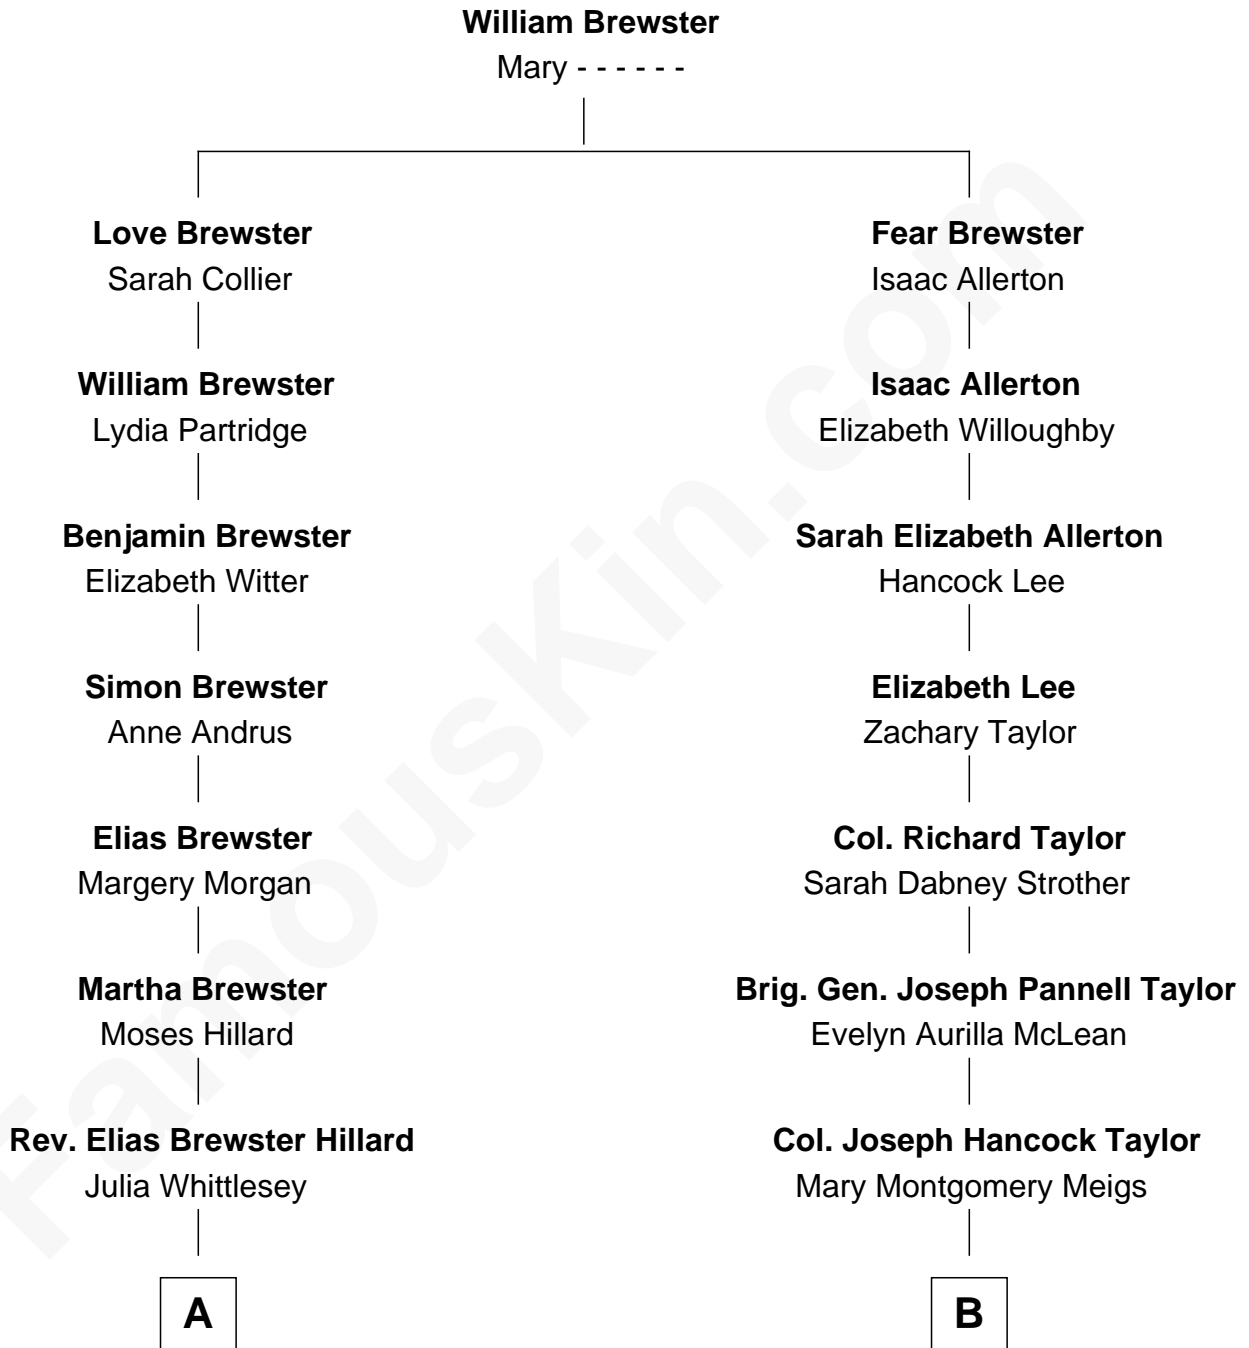

# FamousKin.com Relationship Chart of

**Archibald MacLeish**

*American Poet and Playwright*

8th cousin 2 times removed of

**Parker Stevenson**

*TV and Movie Actor*

**A**

**Martha Hillard**  
Andrew MacLeish

**Archibald MacLeish**  
*American Poet and Playwright*

**B**

**Evelyn Taylor**  
Eli Kirk Price

**Philip Price**  
Sarah Meade Harrison

**Sarah Meade Price**  
Richard Stevenson Parker

**Parker Stevenson**  
*TV and Movie Actor*

FamousKin.com