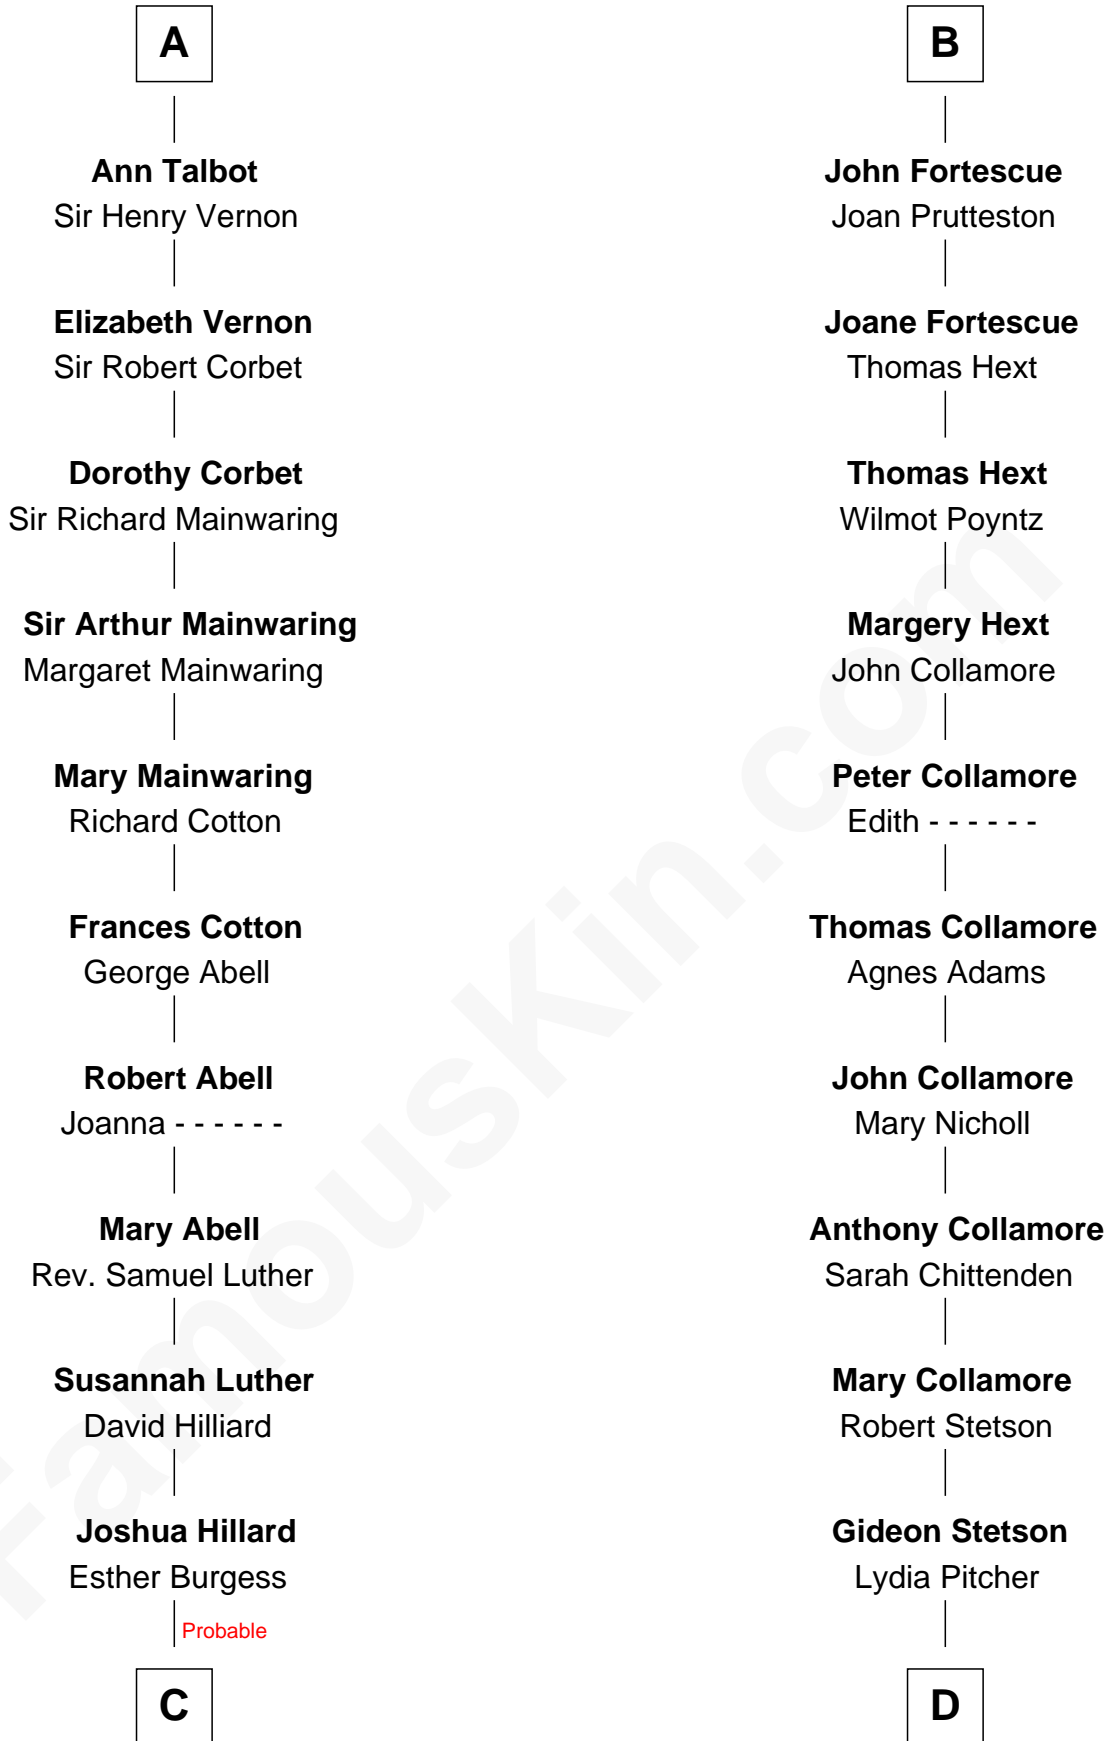

# FamousKin.com Relationship Chart of

**Archibald MacLeish**

*American Poet and Playwright*

21st cousin of

**Benton MacKaye**

*Co-Founder, Appalachian Trail*

**C**

**Benjamin Hillard**

Sabra Smith

**Moses Hillard**

Martha Brewster

**Rev. Elias Brewster Hillard**

Julia Whittlesey

**Martha Hillard**

Andrew MacLeish

**Archibald MacLeish**