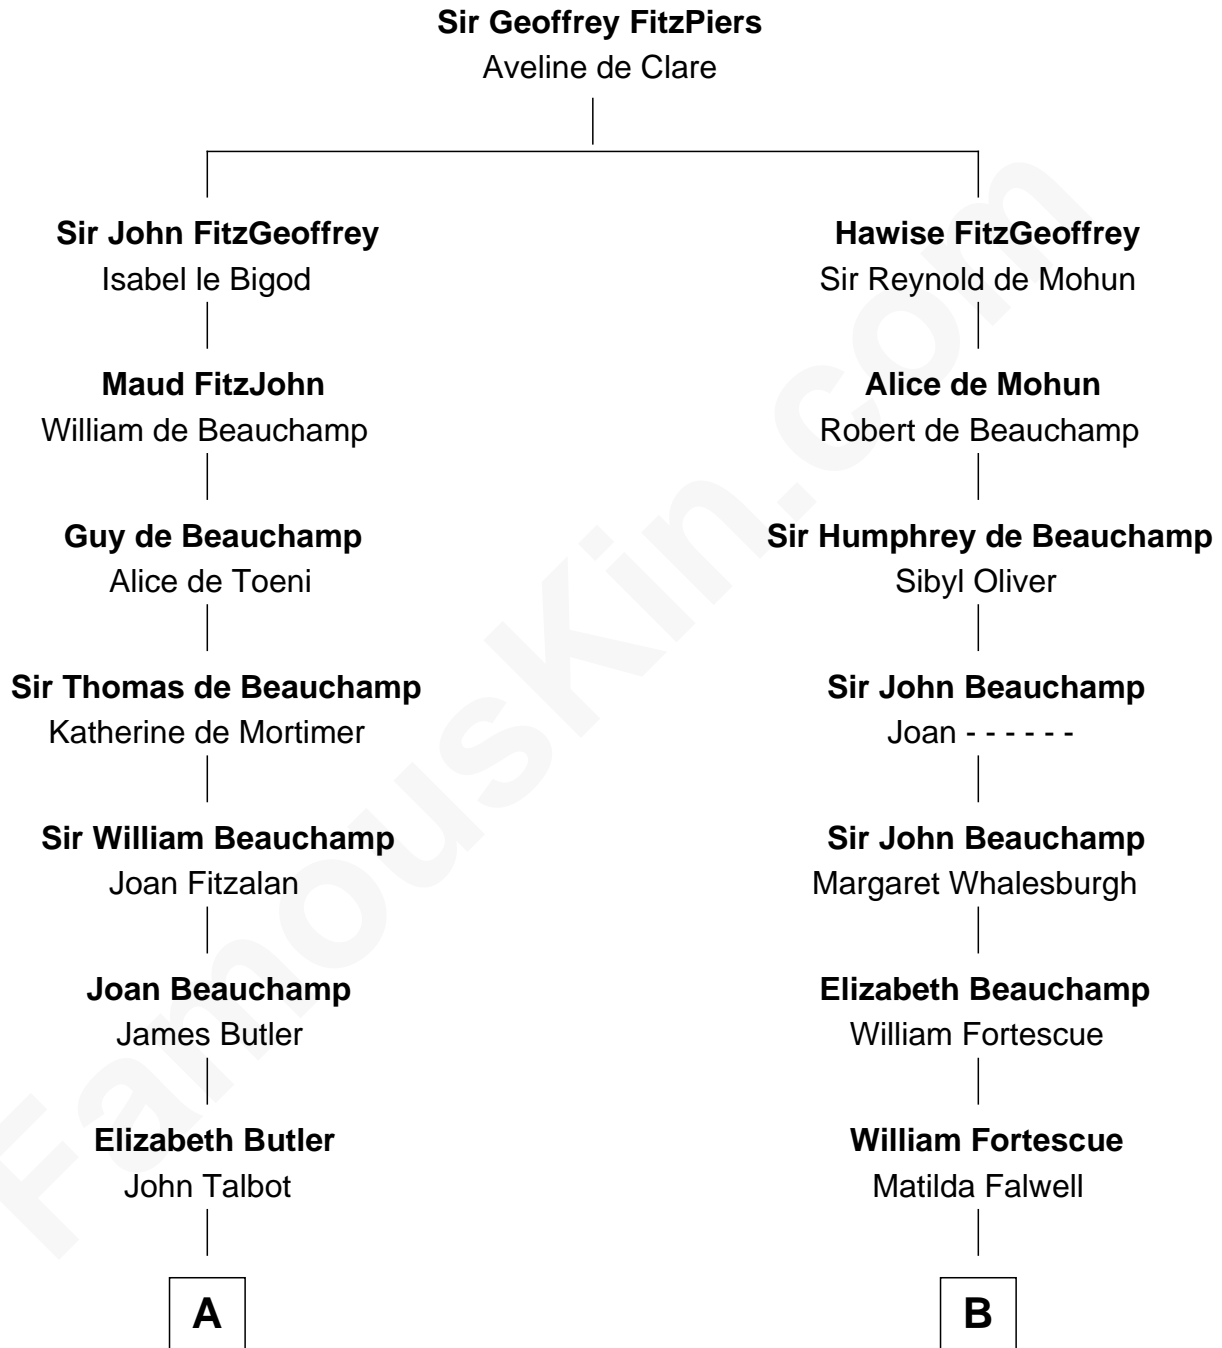

# FamousKin.com Relationship Chart of

**Archibald MacLeish**

*American Poet and Playwright*

21st cousin of

**Benton MacKaye**

*Co-Founder, Appalachian Trail*

**C**

**Benjamin Hillard**

Sabra Smith

**Moses Hillard**

Martha Brewster

**Rev. Elias Brewster Hillard**

Julia Whittlesey

**Martha Hillard**

Andrew MacLeish

**Archibald MacLeish**

**Mary Ellen Keith Medbery**

James Morrison Steele MacKaye

**Benton MacKaye**

*Co-Founder, Appalachian Trail*