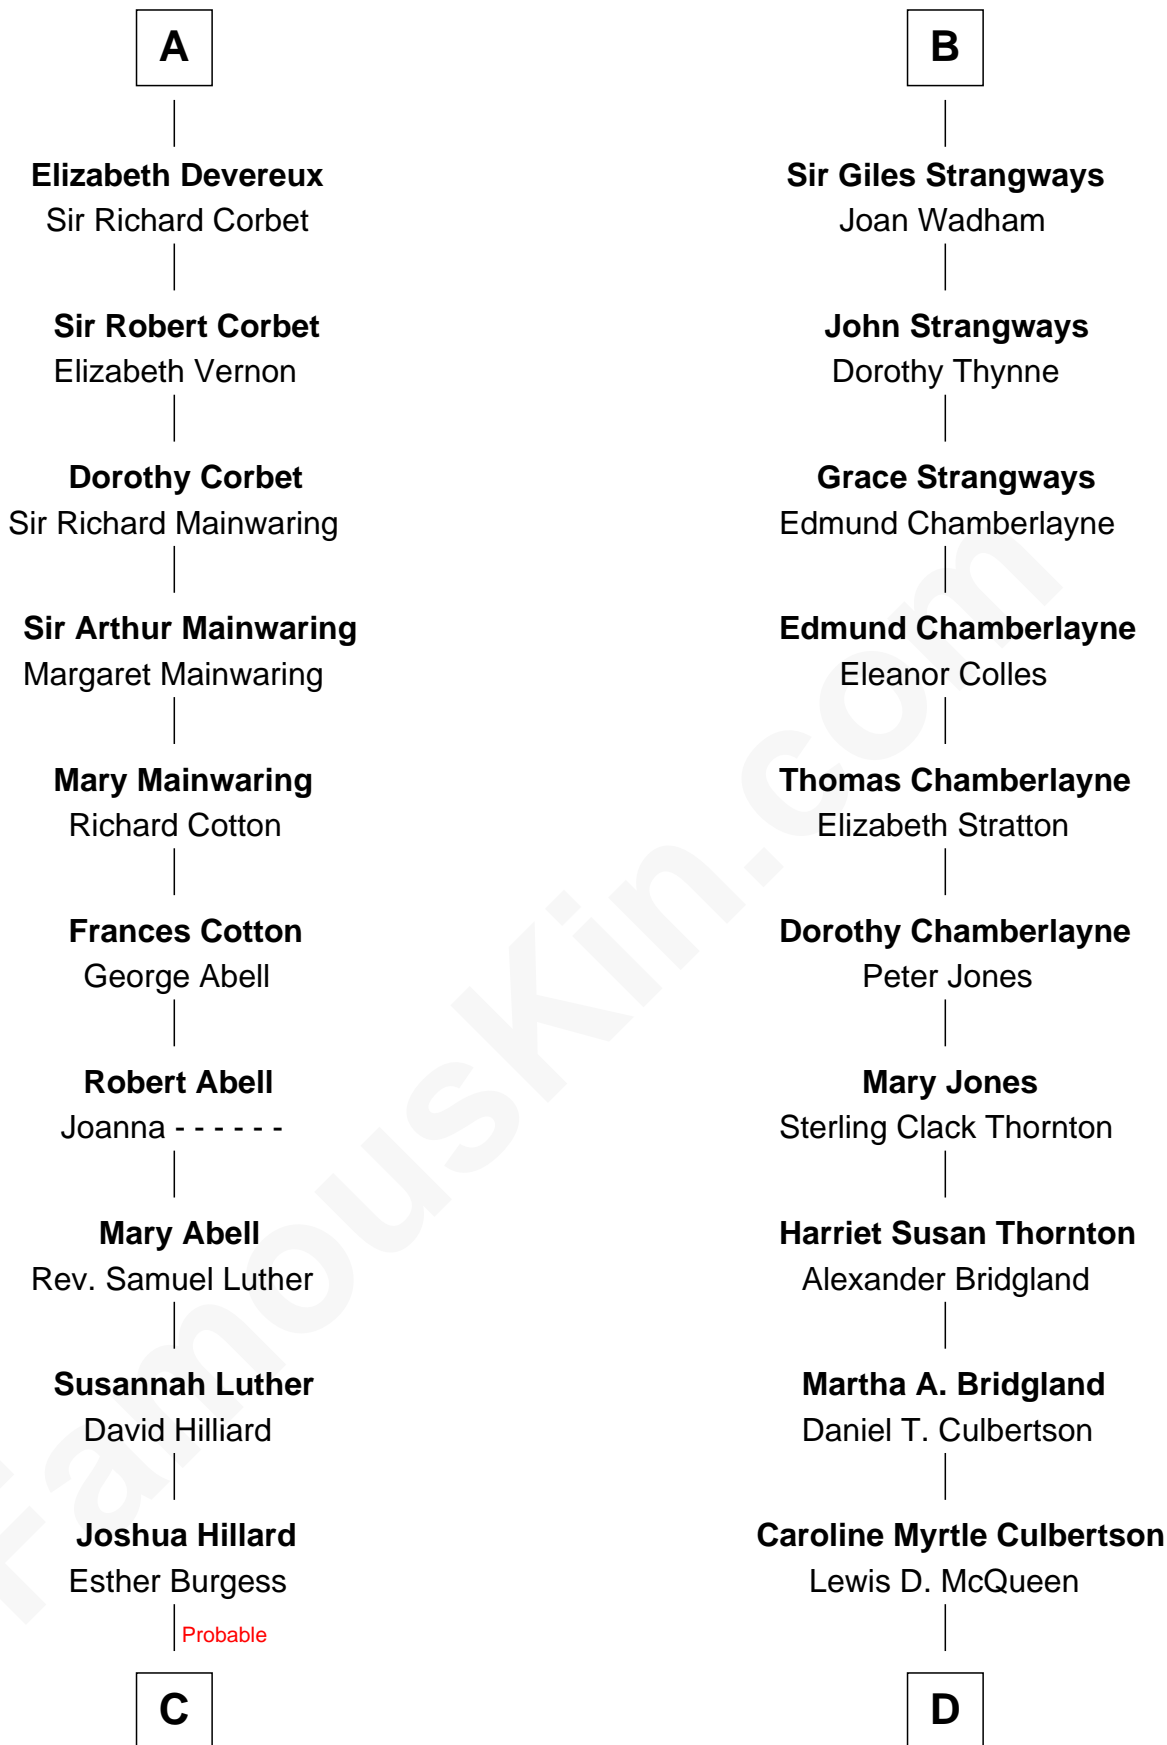

# FamousKin.com Relationship Chart of

**Archibald MacLeish**

*American Poet and Playwright*

18th cousin 3 times removed of

**Steve McQueen**

*Movie Actor*

**Sir Hugh I de Audley**

Iseult de Mortimer

**C**

**Benjamin Hillard**

Sabra Smith

**Moses Hillard**

Martha Brewster

**Rev. Elias Brewster Hillard**

Julia Whittlesey

**Martha Hillard**