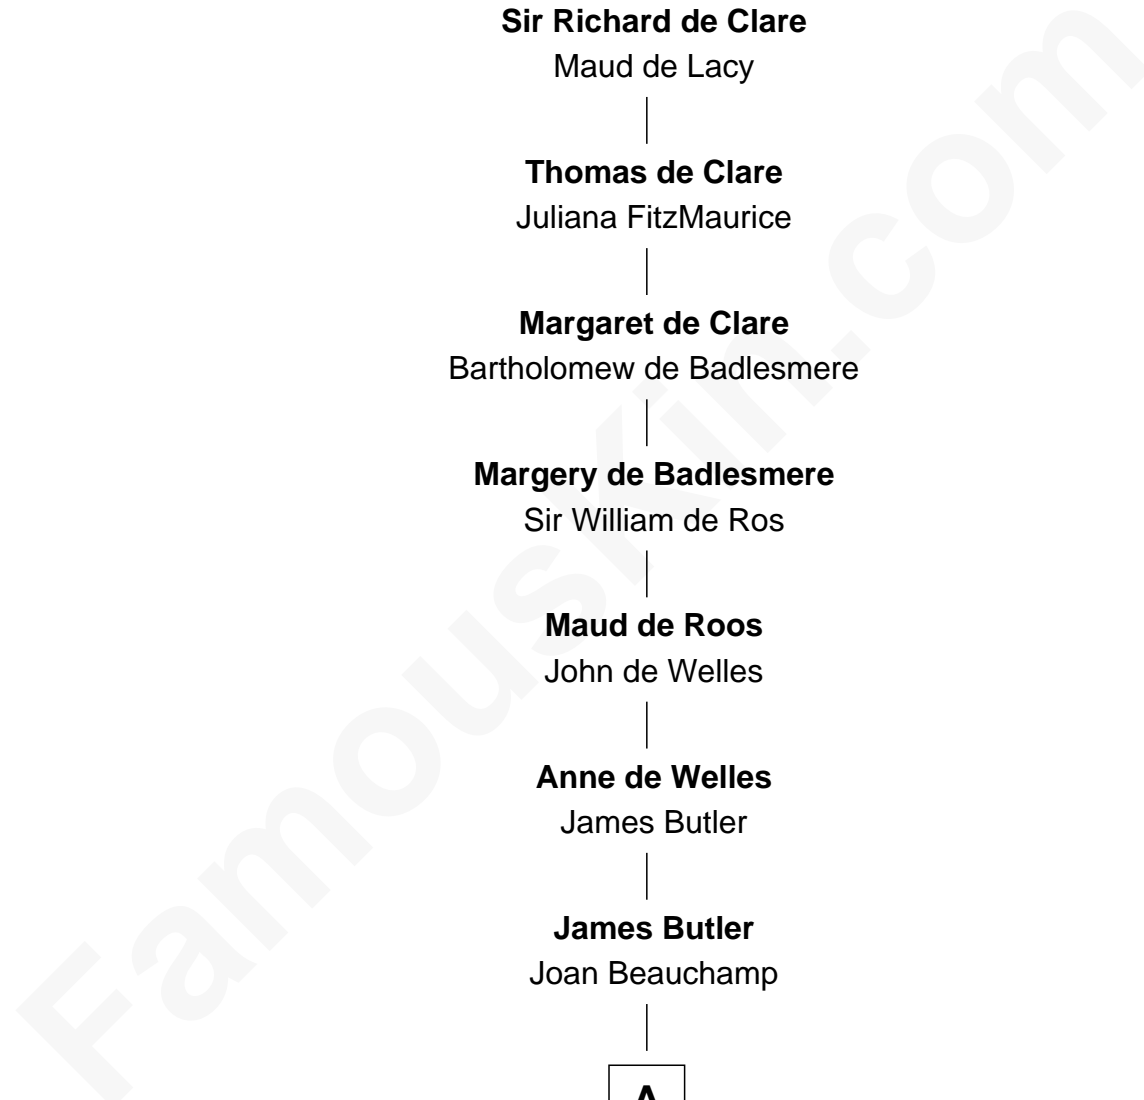

# FamousKin.com Relationship Chart of

**Archibald MacLeish**

*American Poet and Playwright*

21st Great-grandson of

**Gilbert de Clare**

*Magna Carta Surety*

**Gilbert de Clare**

Isabel Marshal

**Sir Richard de Clare**

Maud de Lacy

**Thomas de Clare**

Juliana FitzMaurice

**Margaret de Clare**

Bartholomew de Badlesmere

**Margery de Badlesmere**

Sir William de Ros

**Maud de Roos**

John de Welles

**Anne de Welles**

James Butler

**James Butler**

Joan Beauchamp

**A**

**A**

**Elizabeth Butler**

John Talbot

**Ann Talbot**

Sir Henry Vernon

**Elizabeth Vernon**

Sir Robert Corbet

**Dorothy Corbet**

Sir Richard Mainwaring