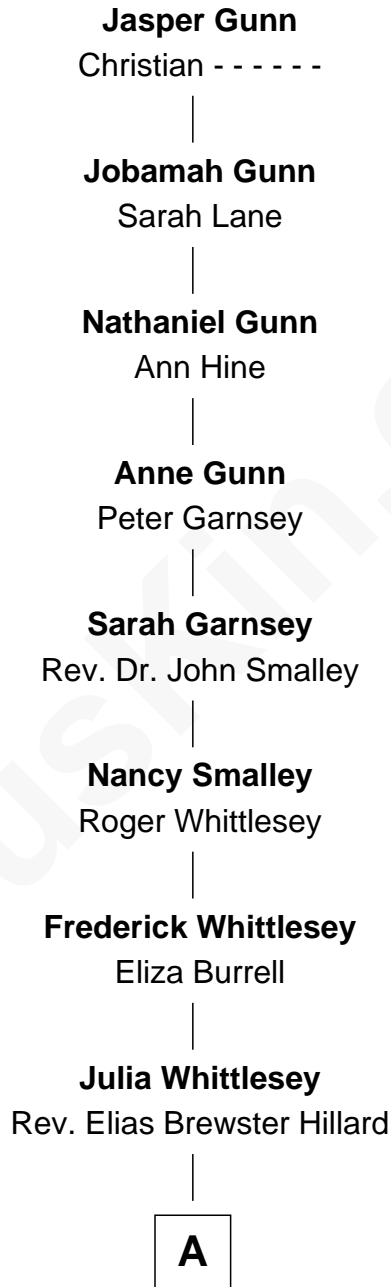

# FamousKin.com Relationship Chart of

**Archibald MacLeish**

*American Poet and Playwright*

**7th Great-grandson of**

**Jasper Gunn**

*(c1606 - 1670/1) Defence passenger 1635*

**A**

—  
**Martha Hillard**  
Andrew MacLeish

—  
**Archibald MacLeish**  
*American Poet and Playwright*

FamousKin.com