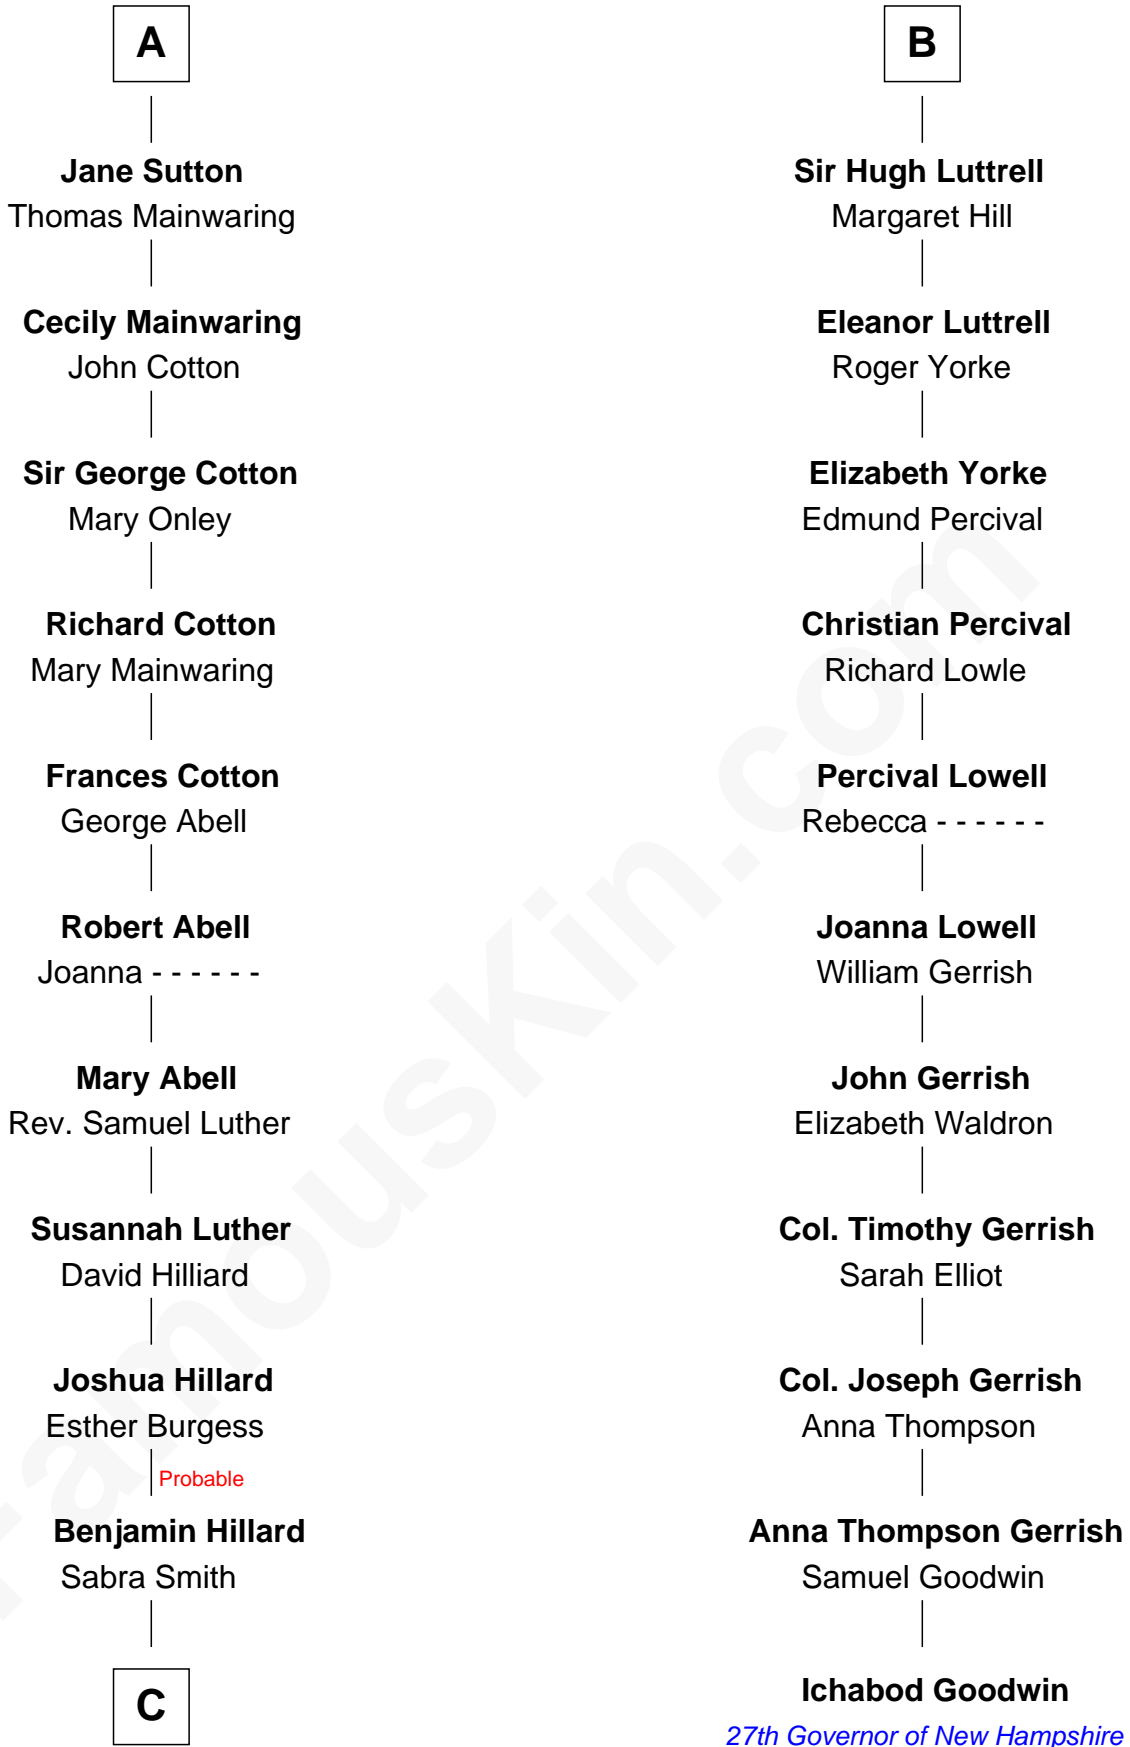

FamousKin.com Relationship Chart of

Archibald MacLeish

American Poet and Playwright

17th cousin 3 times removed of

Ichabod Goodwin

27th Governor of New Hampshire

Sir Hugh le Despencer

Aveline Basset

C

—
Moses Hillard
Martha Brewster

—
Rev. Elias Brewster Hillard
Julia Whittlesey

—
Martha Hillard
Andrew MacLeish

—
Archibald MacLeish
American Poet and Playwright

FamousKin.com