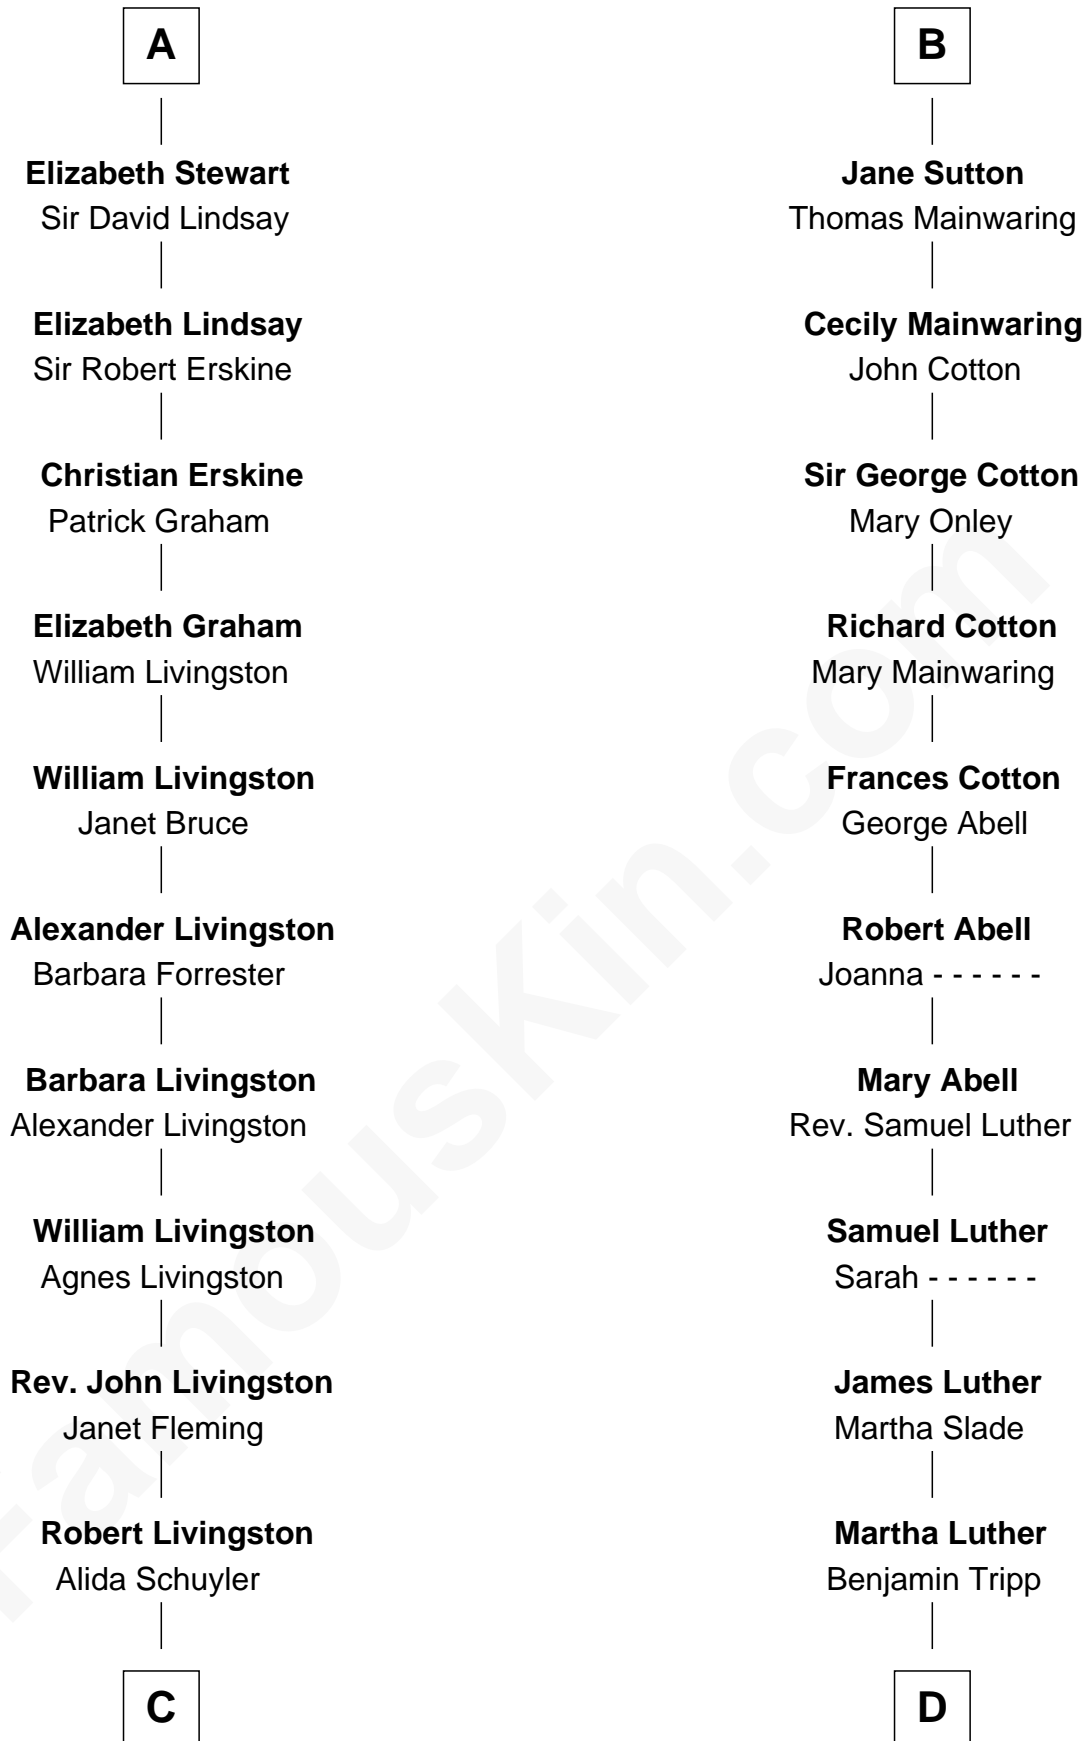

## Relationship Chart of

### Philip Livingston

*Signer of the Declaration of Independence*

18th cousin 3 times removed of

**Lizzie Borden**

*Accused Murderess*

**Hugh de Kevelioc**  
Bertrade de Montfort

**C**

**Philip Livingston**  
Catrina Van Brugh

**Philip Livingston**

*Signer of Declaration of Independence*

**D**

**Susanna Tripp**  
John Vinnicum

**Sarah L. Vinnicum**  
Joseph Morse

**Anthony Morse**  
Rhoda Morrison

**Sarah Anthony Morse**  
Andrew Jackson Borden

**Lizzie Borden**  
*Accused Murderess*

FamousKin.com