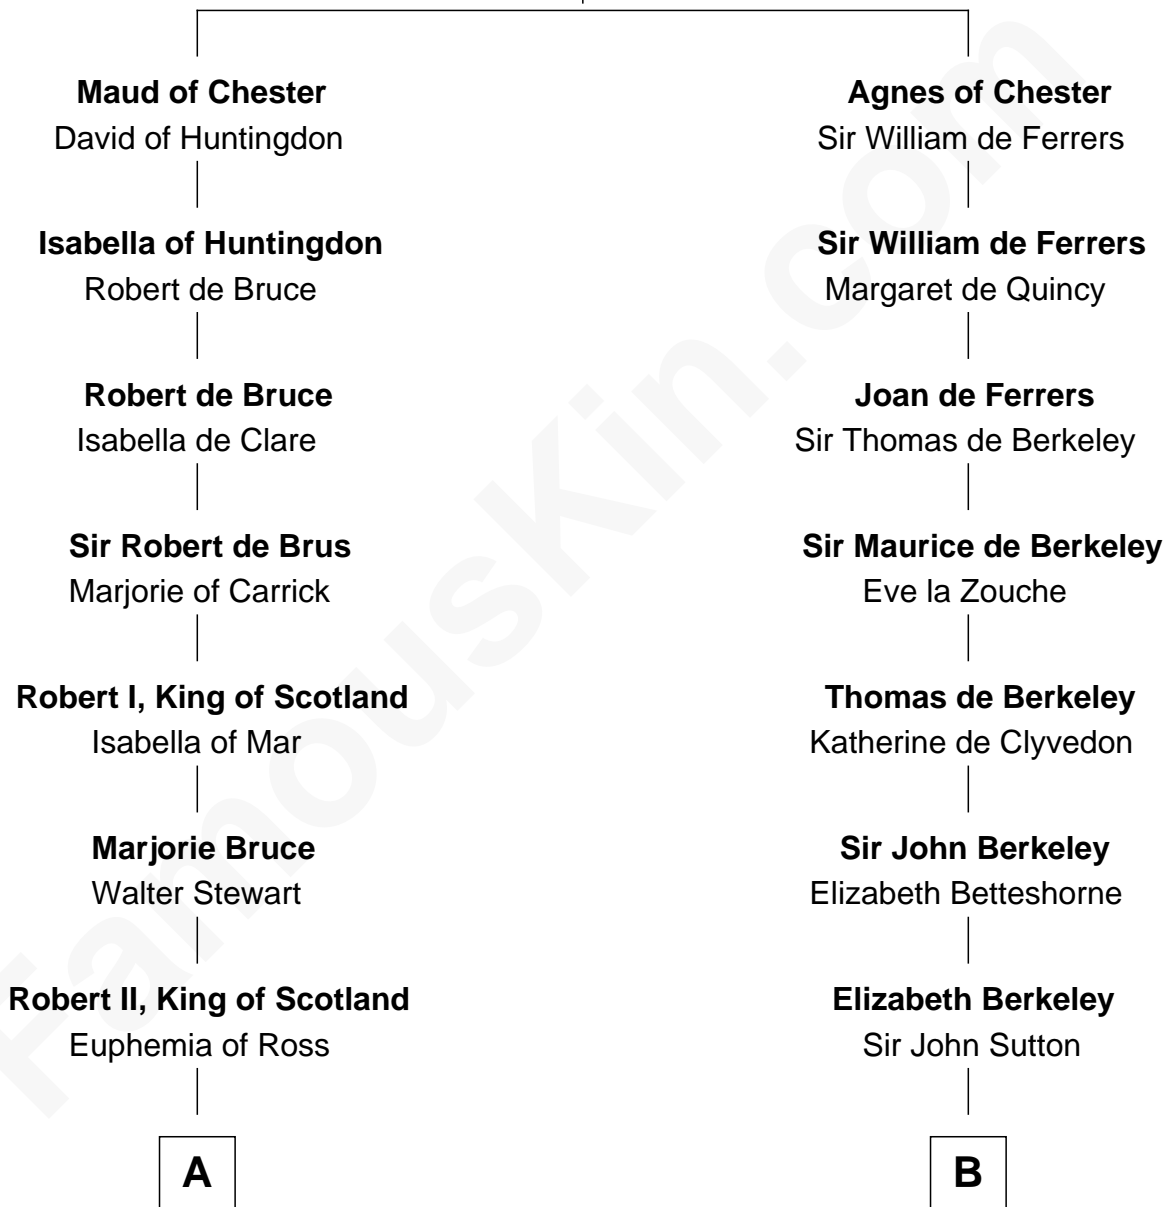

## Relationship Chart of

### Philip Livingston

*Signer of the Declaration of Independence*

18th cousin 3 times removed of

**Lizzie Borden**

*Accused Murderess*

**Hugh de Kevelioc**  
Bertrade de Montfort

**C**

**Philip Livingston**  
Catrina Van Brugh

**Philip Livingston**

*Signer of Declaration of Independence*

**D**

**Susanna Tripp**  
John Vinnicum

**Sarah L. Vinnicum**  
Joseph Morse

**Anthony Morse**  
Rhoda Morrison

**Sarah Anthony Morse**  
Andrew Jackson Borden

**Lizzie Borden**  
*Accused Murderess*

FamousKin.com