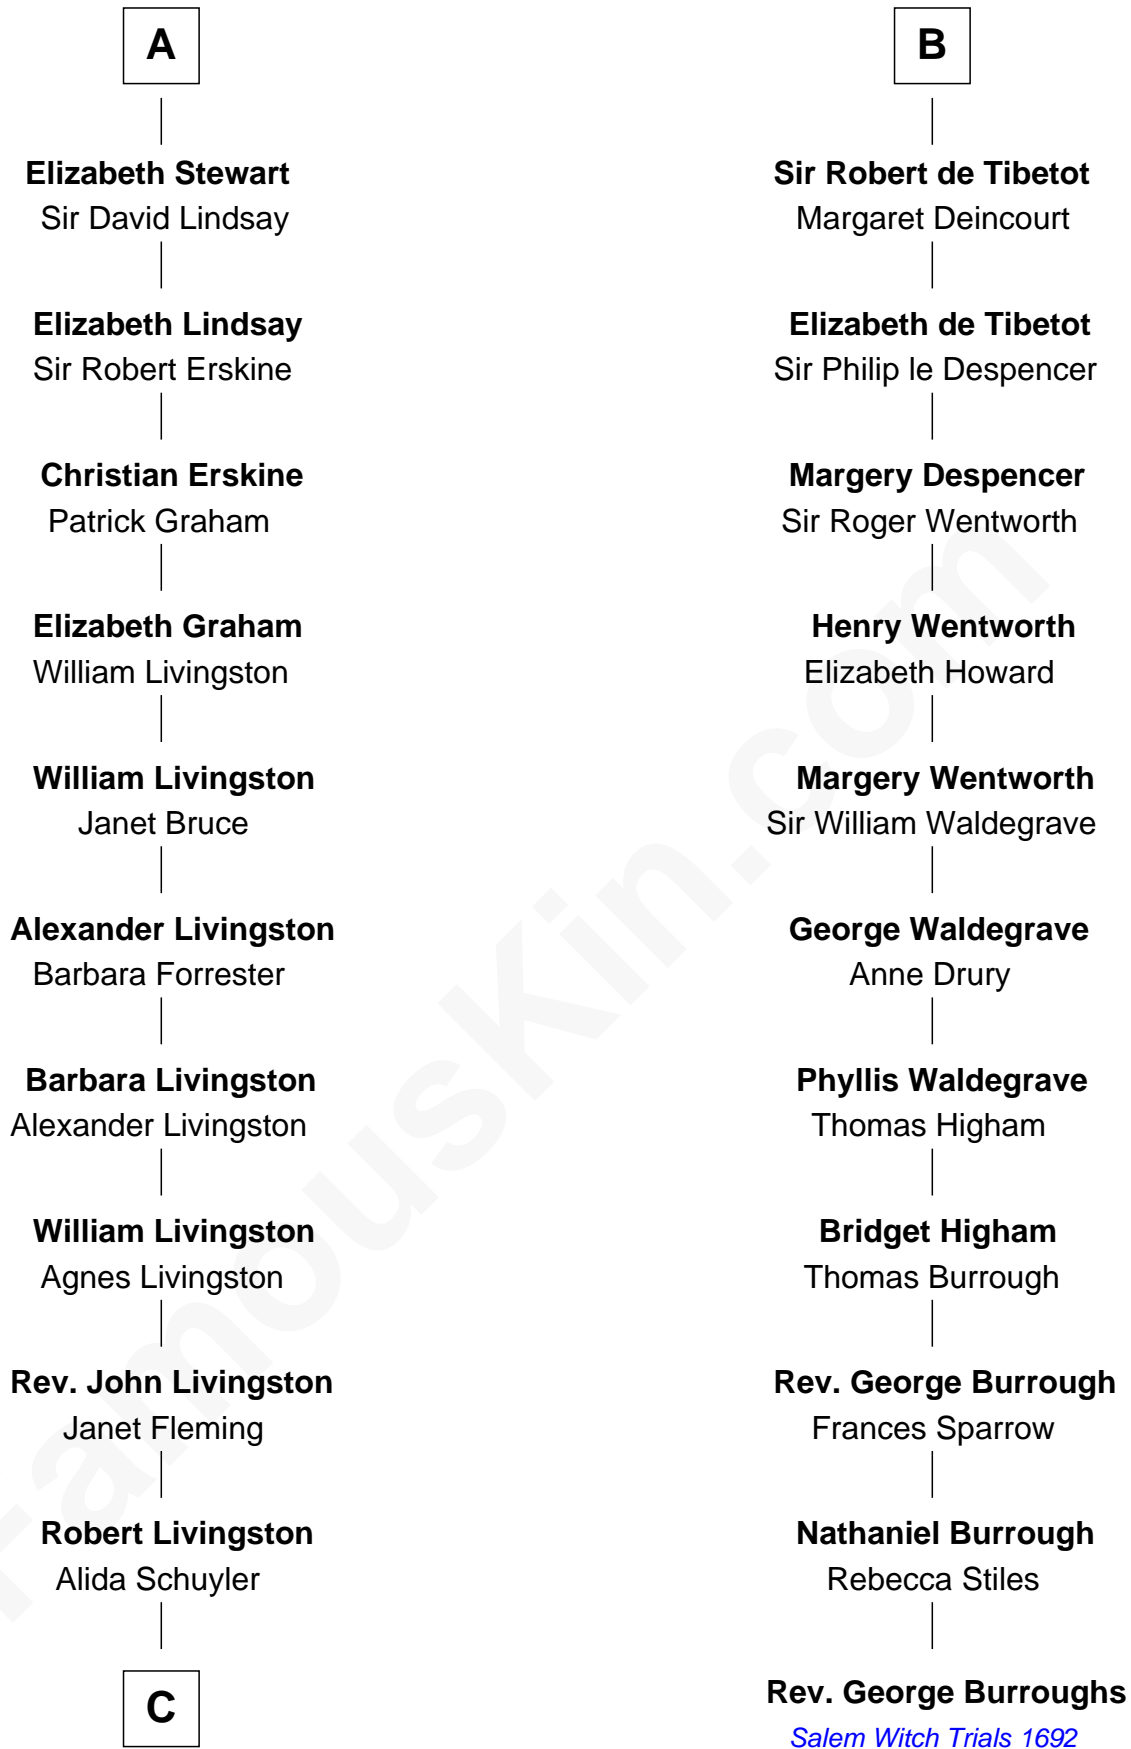

## Relationship Chart of

### Philip Livingston

*Signer of the Declaration of Independence*

17th cousin 1 time removed of

### Rev. George Burroughs

*Executed for Witchcraft, Salem 1692*

**C**

Philip Livingston  
Catrina Van Brugh

Philip Livingston  
*Signer of Declaration of Independence*

FamousKin.com