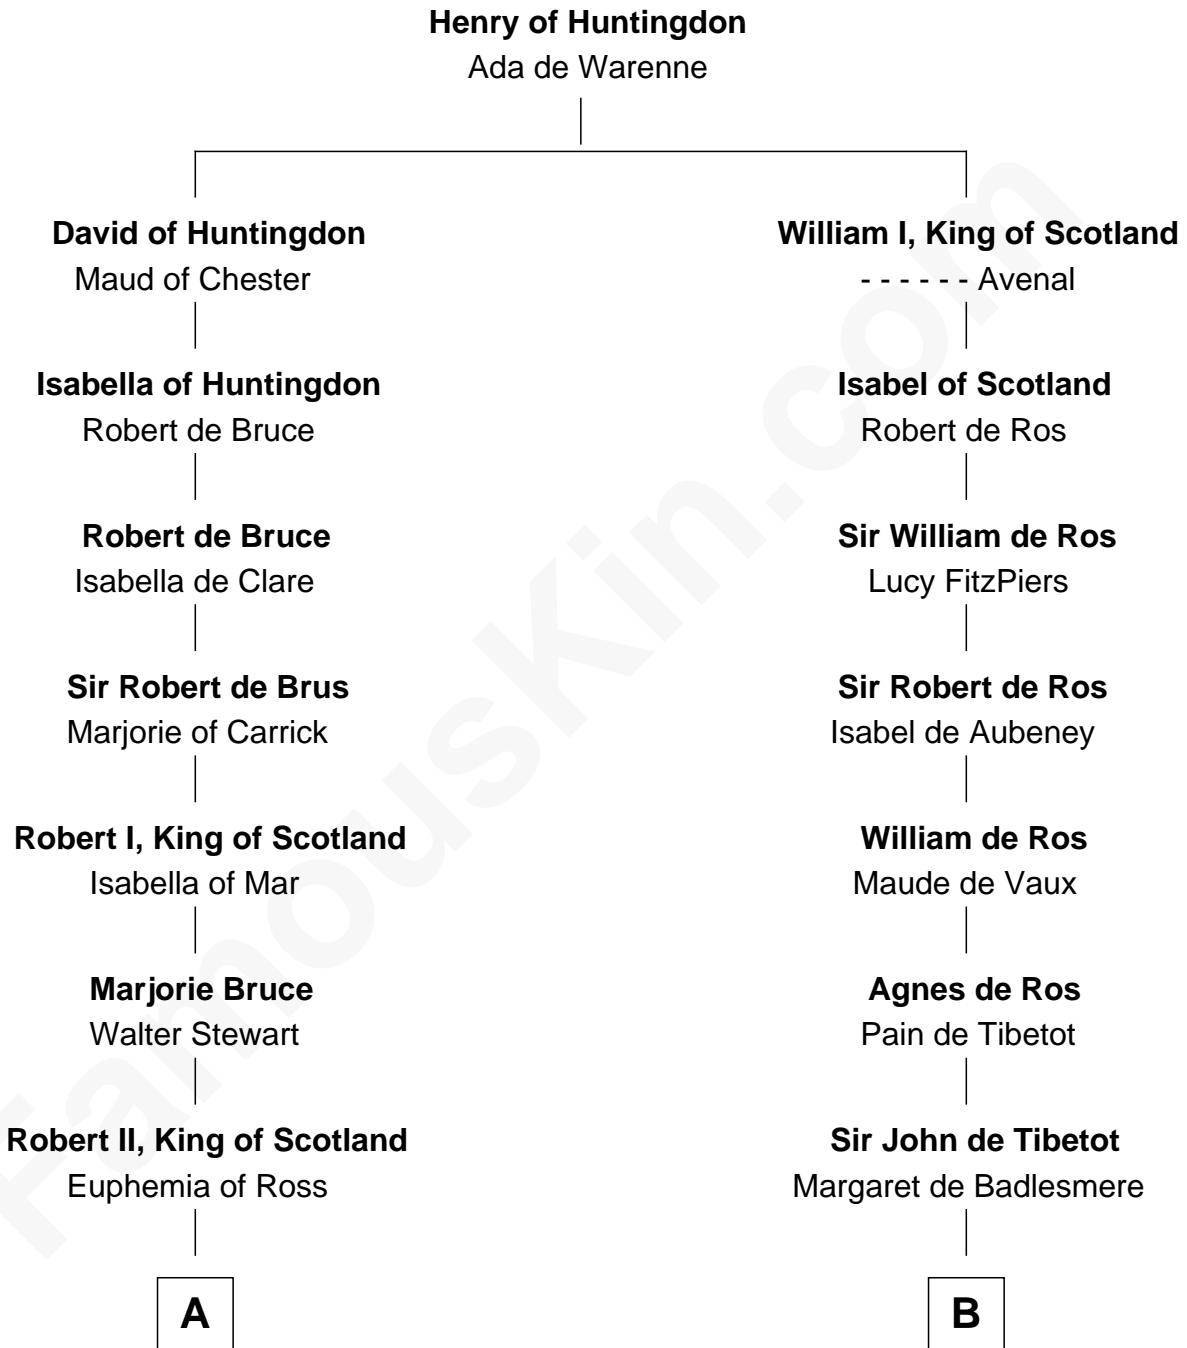

## Relationship Chart of

### Philip Livingston

*Signer of the Declaration of Independence*

17th cousin 1 time removed of

### Rev. George Burroughs

*Executed for Witchcraft, Salem 1692*

**C**

Philip Livingston  
Catrina Van Brugh

Philip Livingston  
*Signer of Declaration of Independence*

FamousKin.com