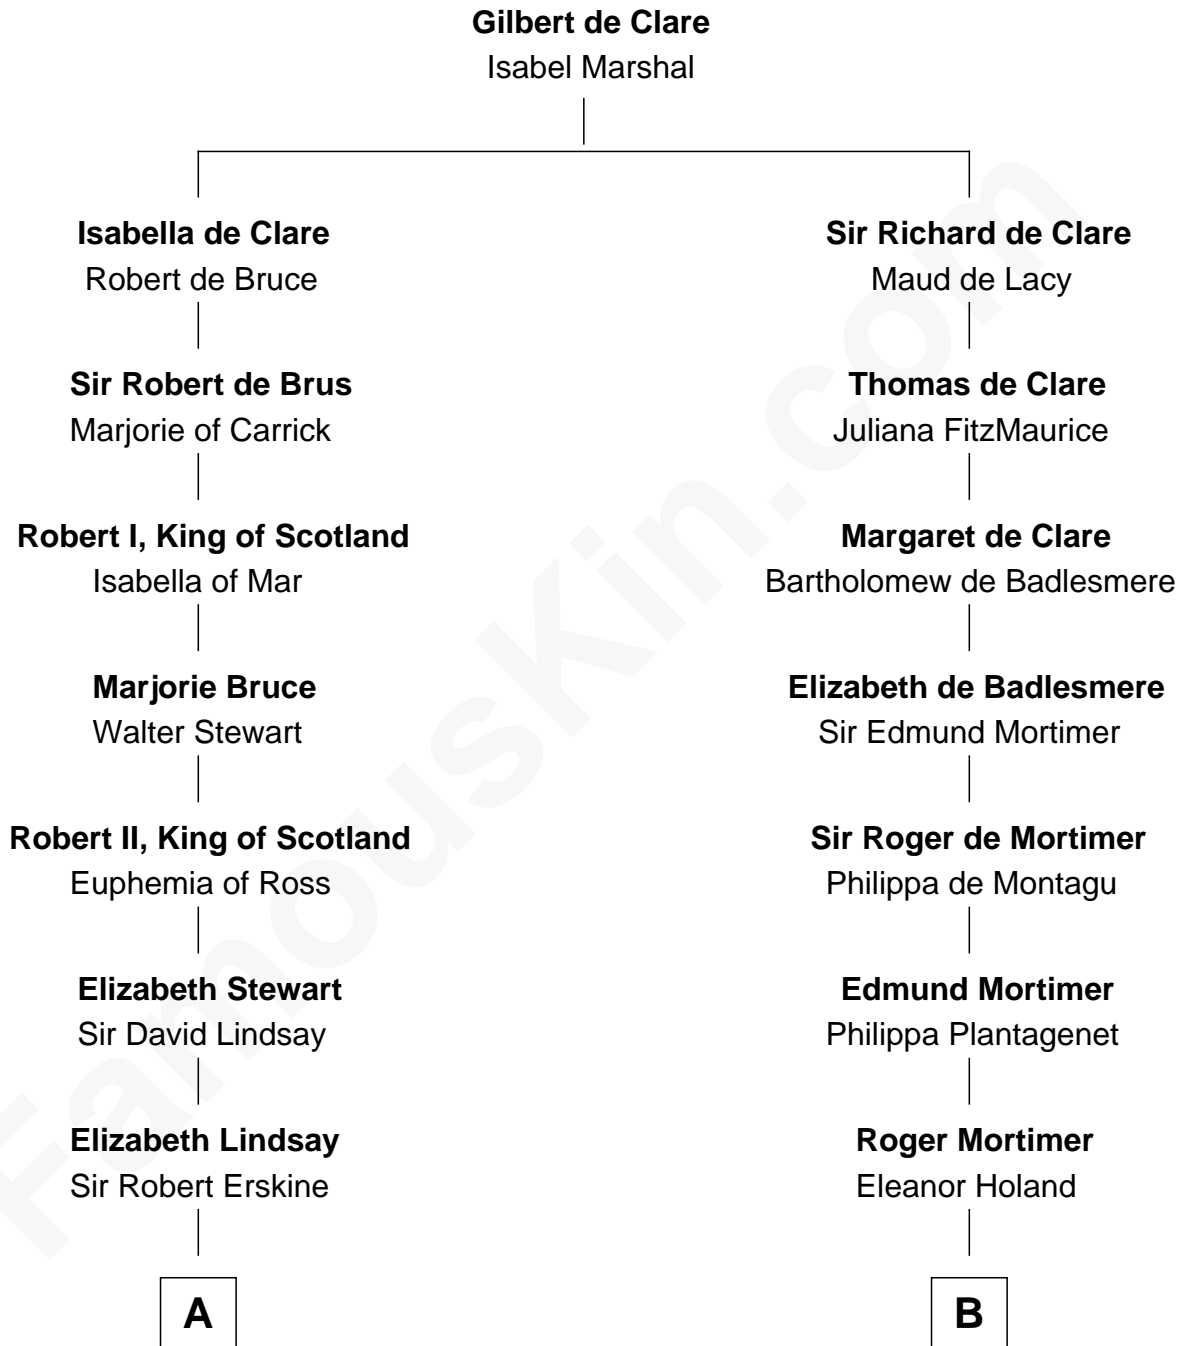

FamousKin.com

Relationship Chart of

Philip Livingston

Signer of the Declaration of Independence

16th cousin 4 times removed of

James C. Jones

10th Governor of Tennessee

C

|
Dorothy Chamberlayne

Peter Jones

|
Thomas Jones

Susanna - - - - -

|
Peter Jones

Catherine Chappell

|
James C. Jones

10th Governor of Tennessee