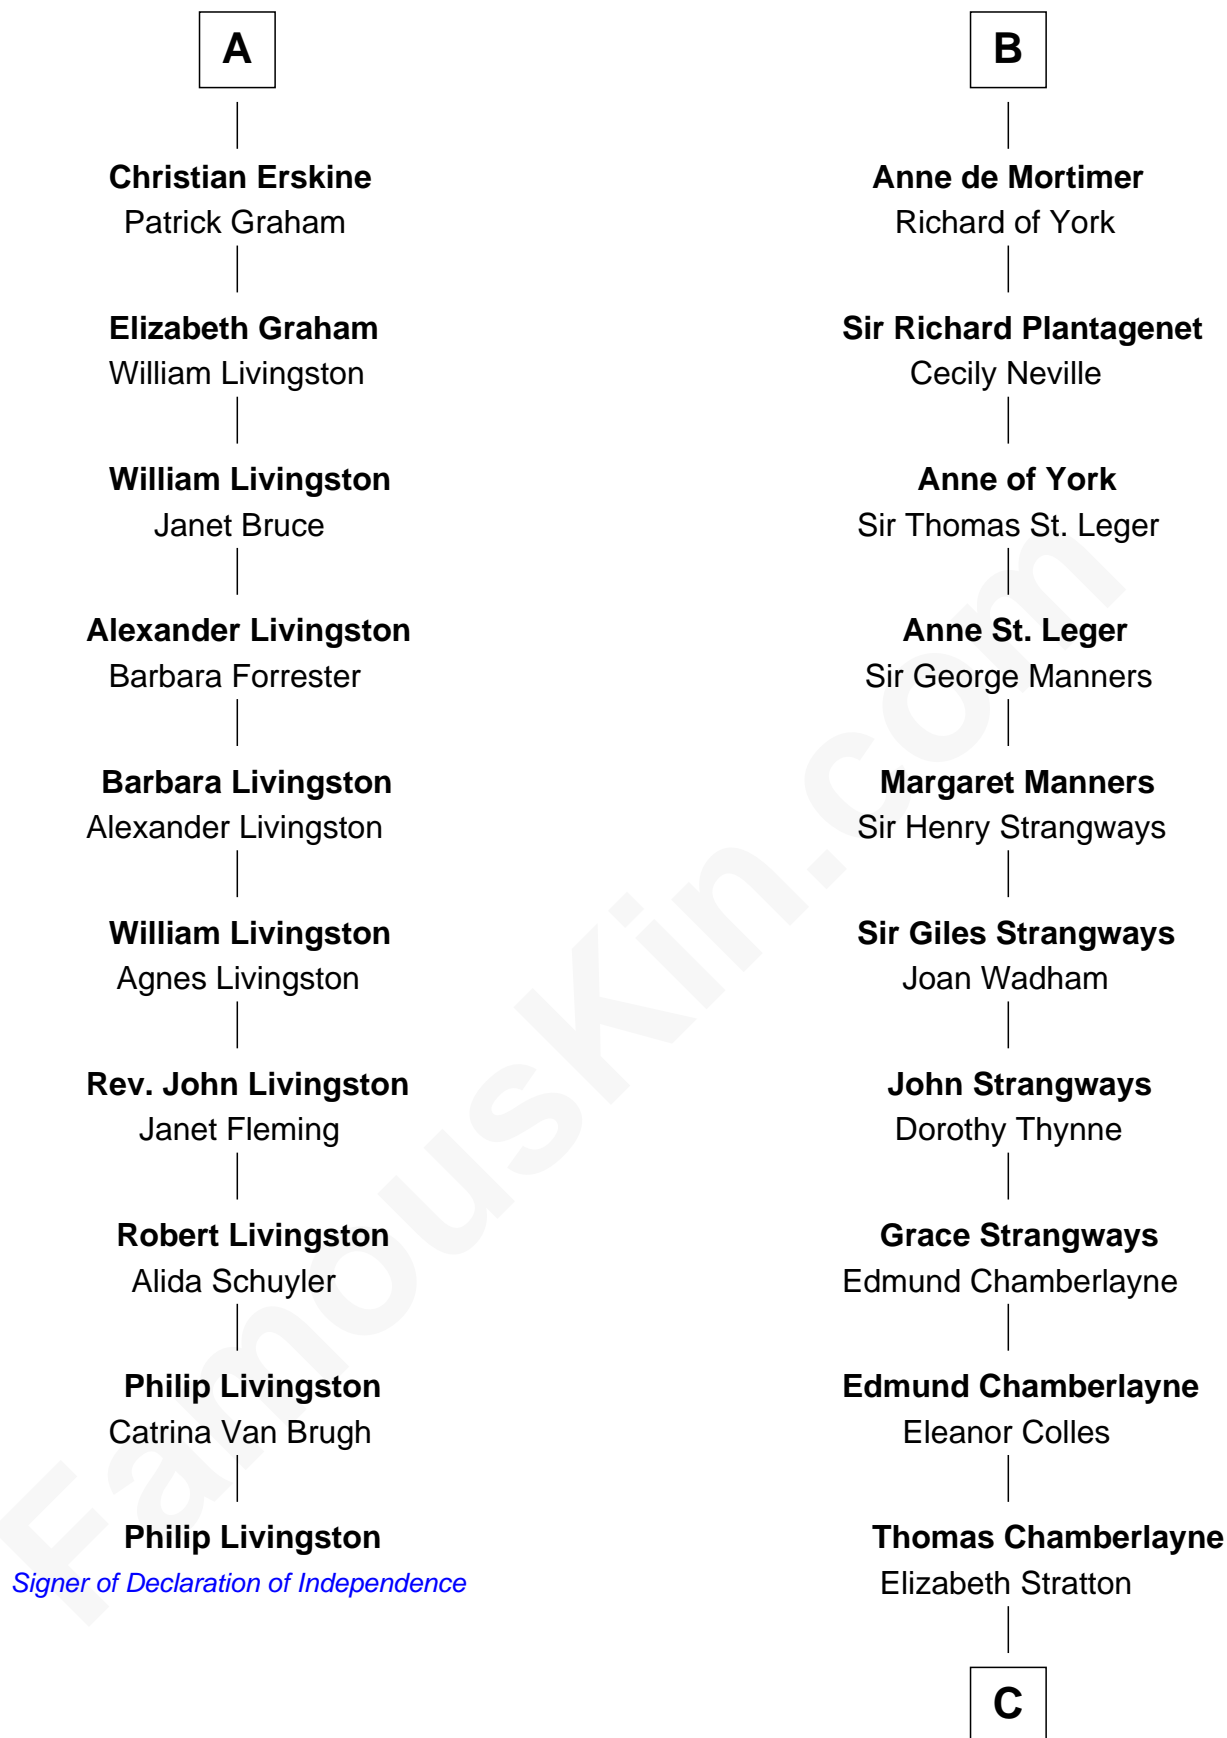

FamousKin.com

Relationship Chart of

Philip Livingston

Signer of the Declaration of Independence

16th cousin 4 times removed of

James C. Jones

10th Governor of Tennessee

C

|
Dorothy Chamberlayne

Peter Jones

|
Thomas Jones

Susanna - - - - -

|
Peter Jones

Catherine Chappell

|
James C. Jones

10th Governor of Tennessee