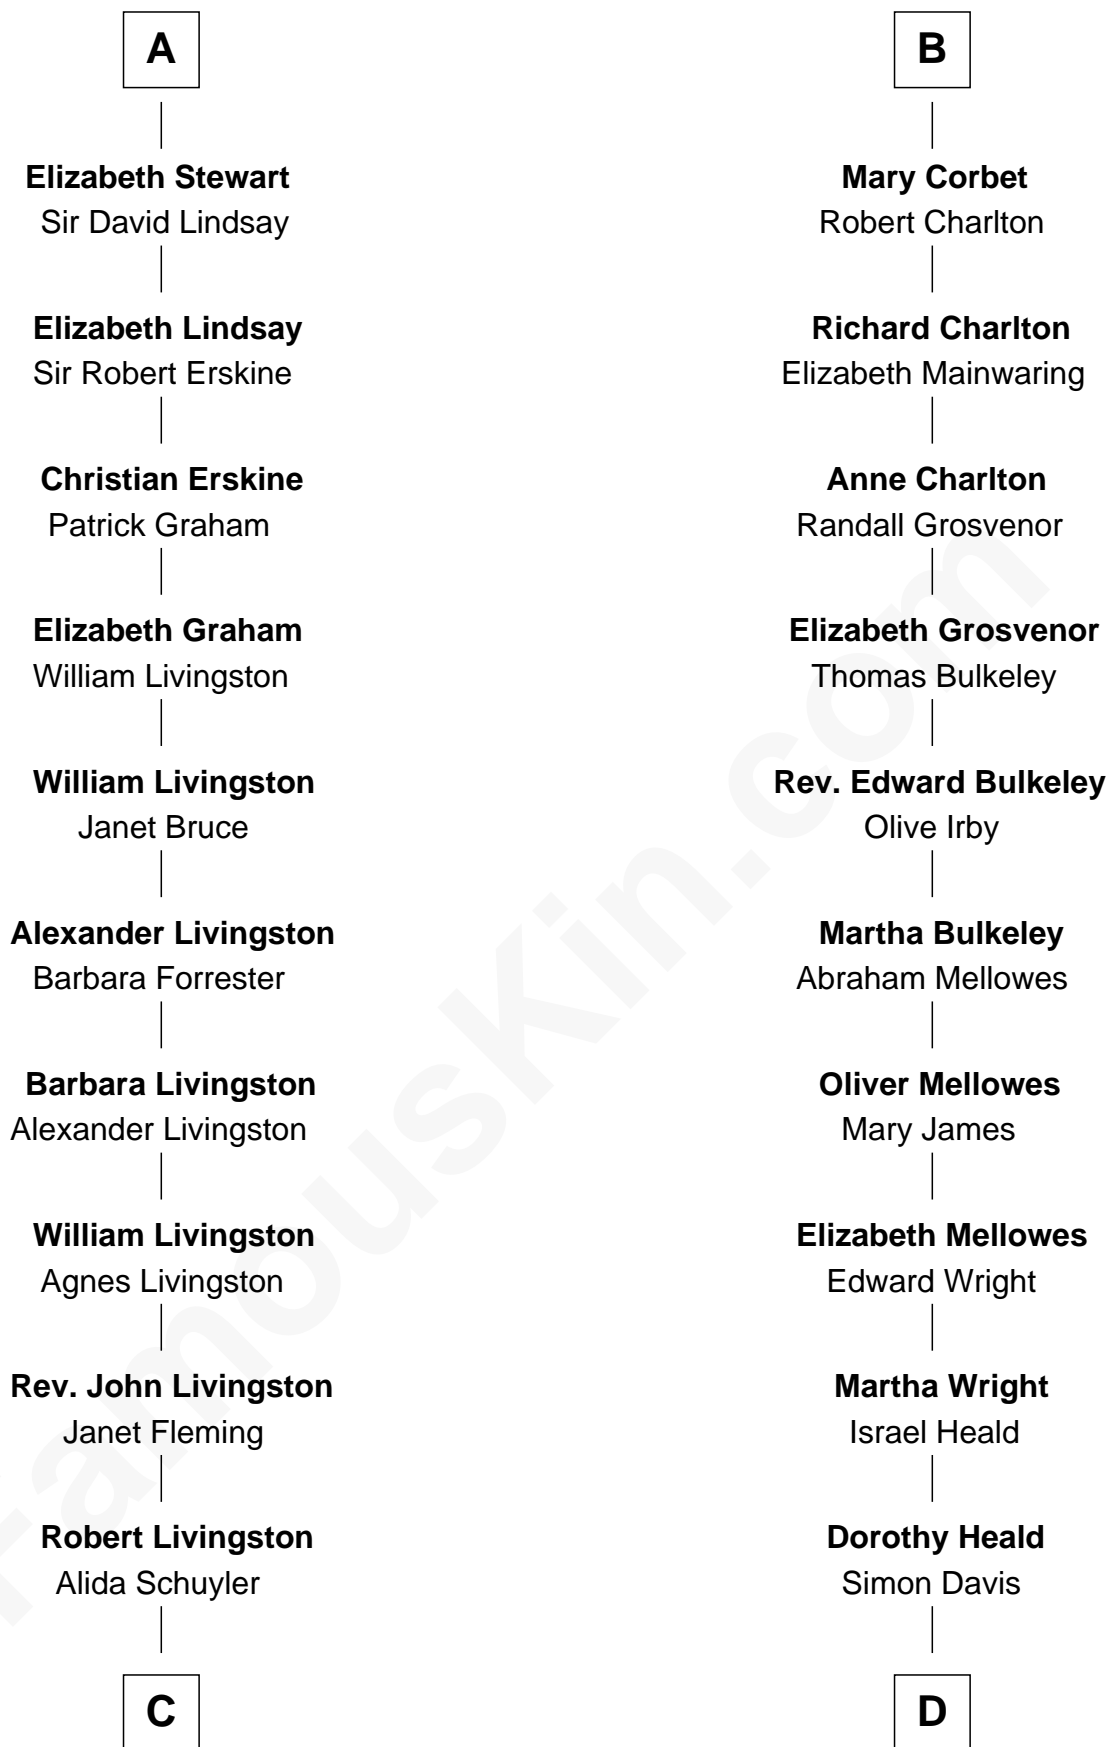

## Relationship Chart of

### Philip Livingston

*Signer of the Declaration of Independence*

18th cousin 1 time removed of

### John Davis

*14th and 17th Governor of Massachusetts*

**C**

**Philip Livingston**  
Catrina Van Brugh

**Philip Livingston**  
*Signer of Declaration of Independence*

**D**

**Simon Davis**  
Hannah Gates

**Isaac Davis**  
Anna Brigham