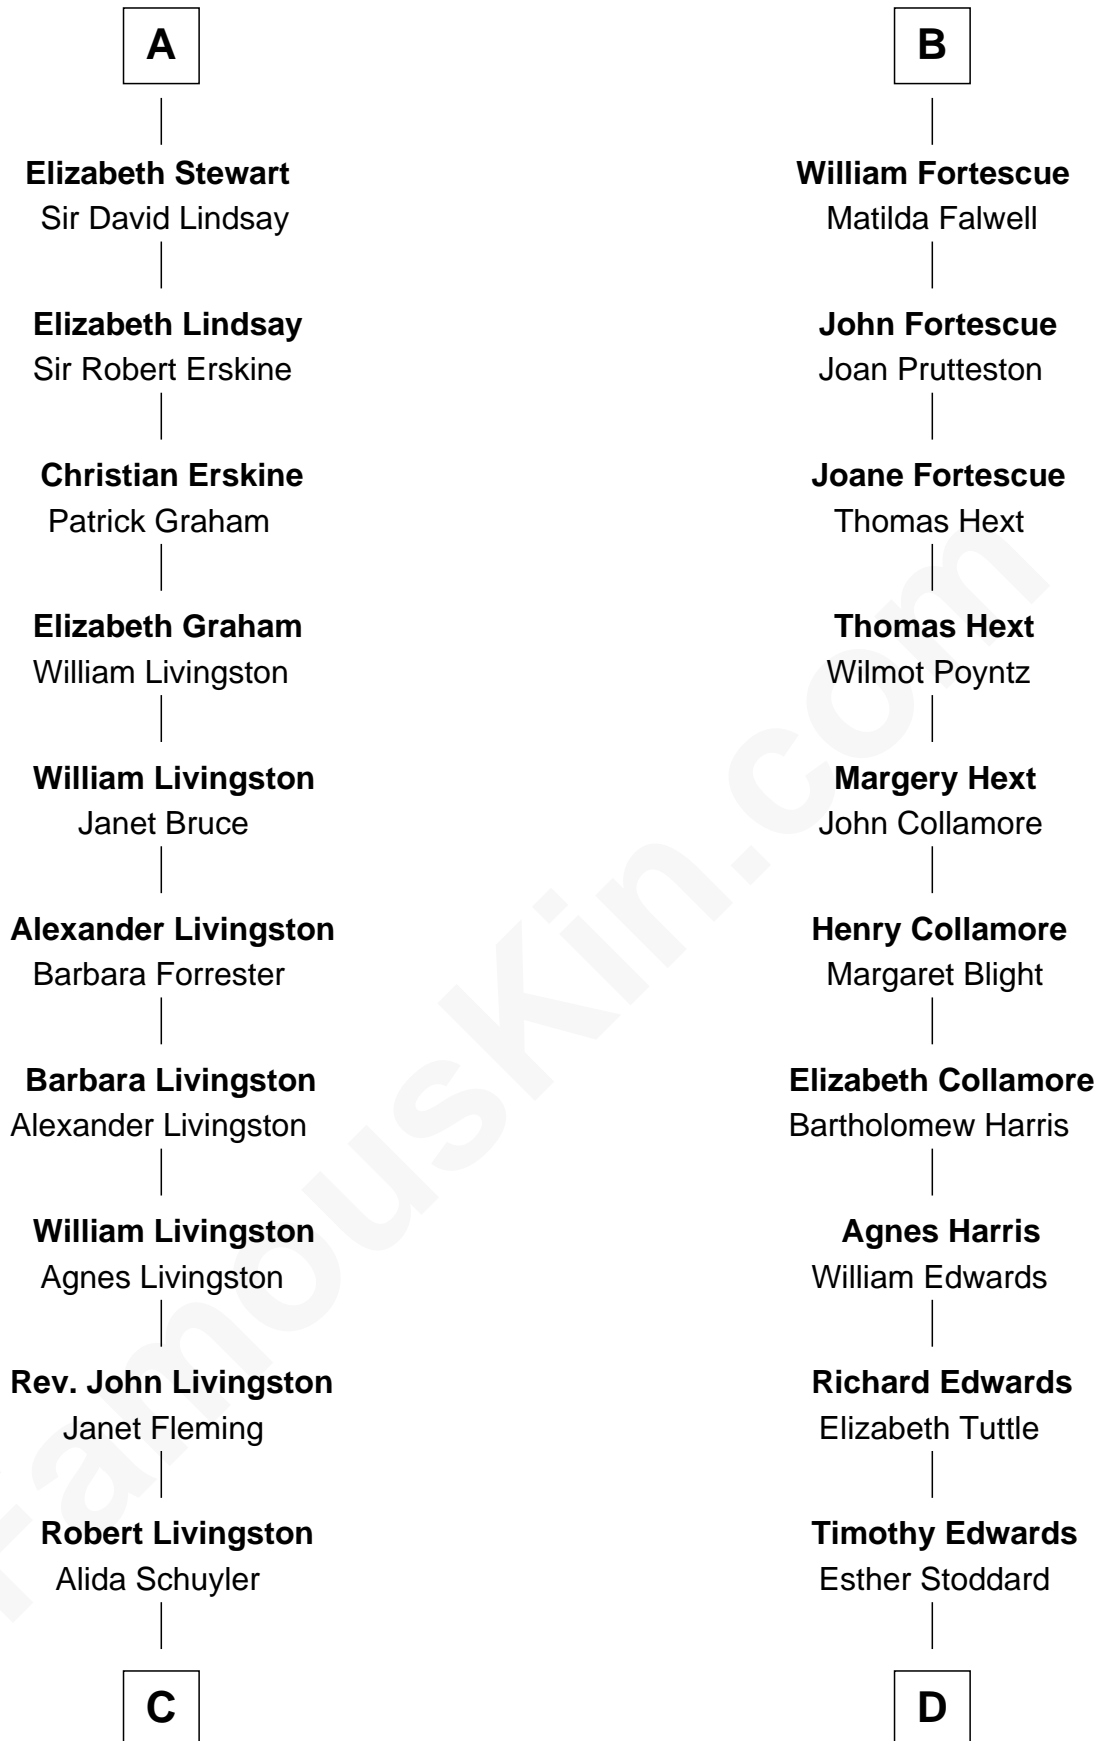

## Relationship Chart of

### Philip Livingston

*Signer of the Declaration of Independence*

18th cousin 1 time removed of

### Aaron Burr

*Killed Alexander Hamilton*

**C**

**Philip Livingston**  
Catrina Van Brugh

**Philip Livingston**  
*Signer of Declaration of Independence*

**D**

**Rev. Jonathan Edwards**  
Sarah Pierpont

**Esther Edwards**  
Aaron Burr