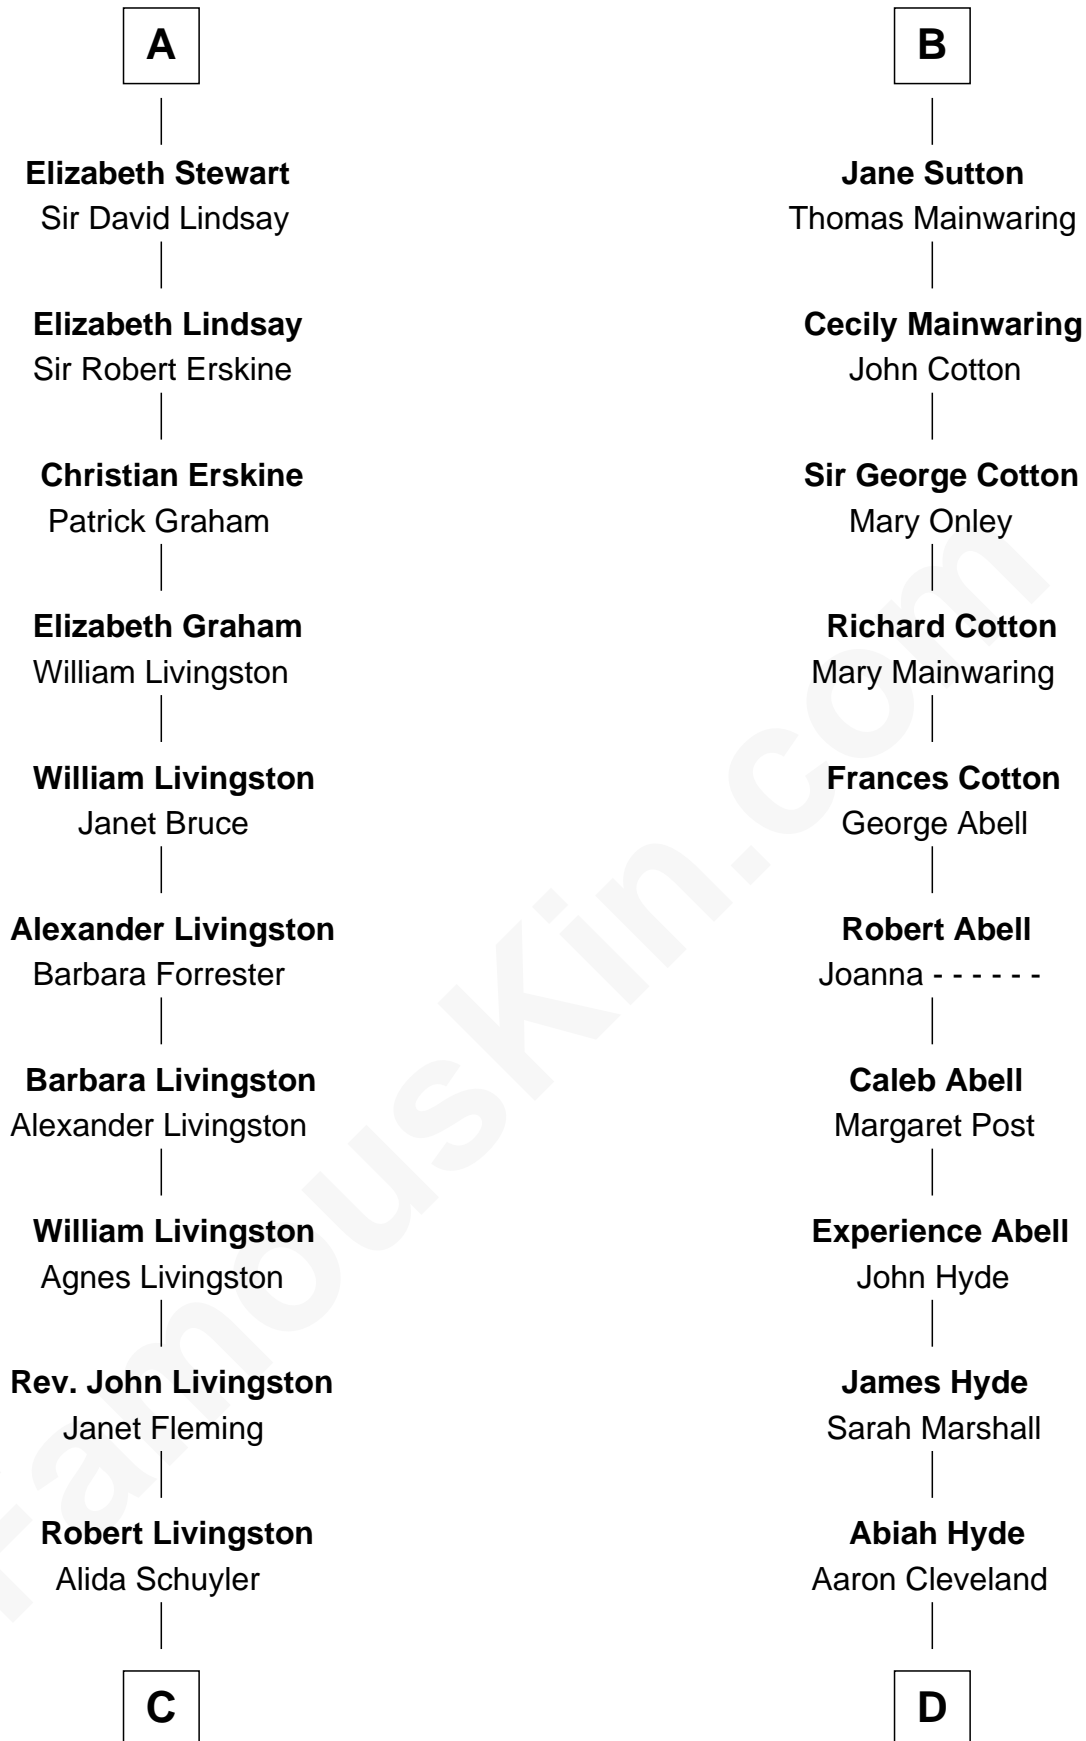

FamousKin.com

Relationship Chart of

Philip Livingston

Signer of the Declaration of Independence

18th cousin 1 time removed of

Grover Cleveland

22nd and 24th U.S. President

C

Philip Livingston
Catrina Van Brugh

Philip Livingston

Signer of Declaration of Independence

D

William Cleveland
Margaret Falley

Rev. Richard Falley Cleveland

Ann Neal

Grover Cleveland

22nd and 24th U.S. President

FamousKin.com