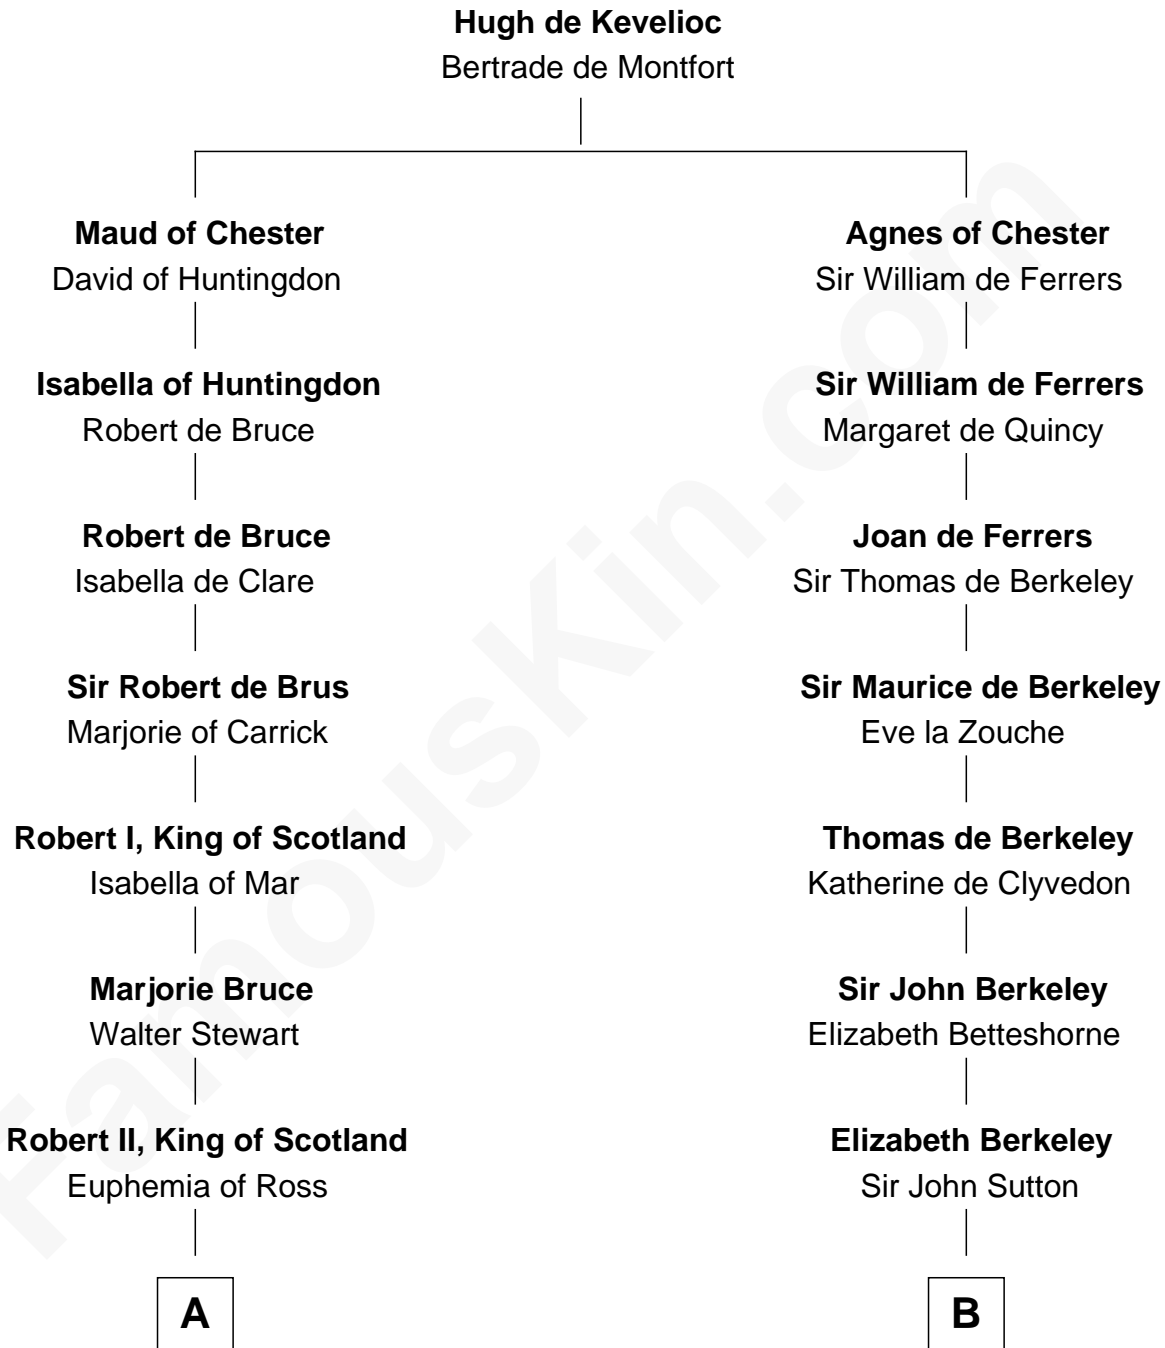

FamousKin.com

Relationship Chart of

Philip Livingston

Signer of the Declaration of Independence

18th cousin 1 time removed of

Grover Cleveland

22nd and 24th U.S. President

C

Philip Livingston
Catrina Van Brugh

Philip Livingston

Signer of Declaration of Independence

D

William Cleveland
Margaret Falley

Rev. Richard Falley Cleveland

Ann Neal

Grover Cleveland

22nd and 24th U.S. President

FamousKin.com