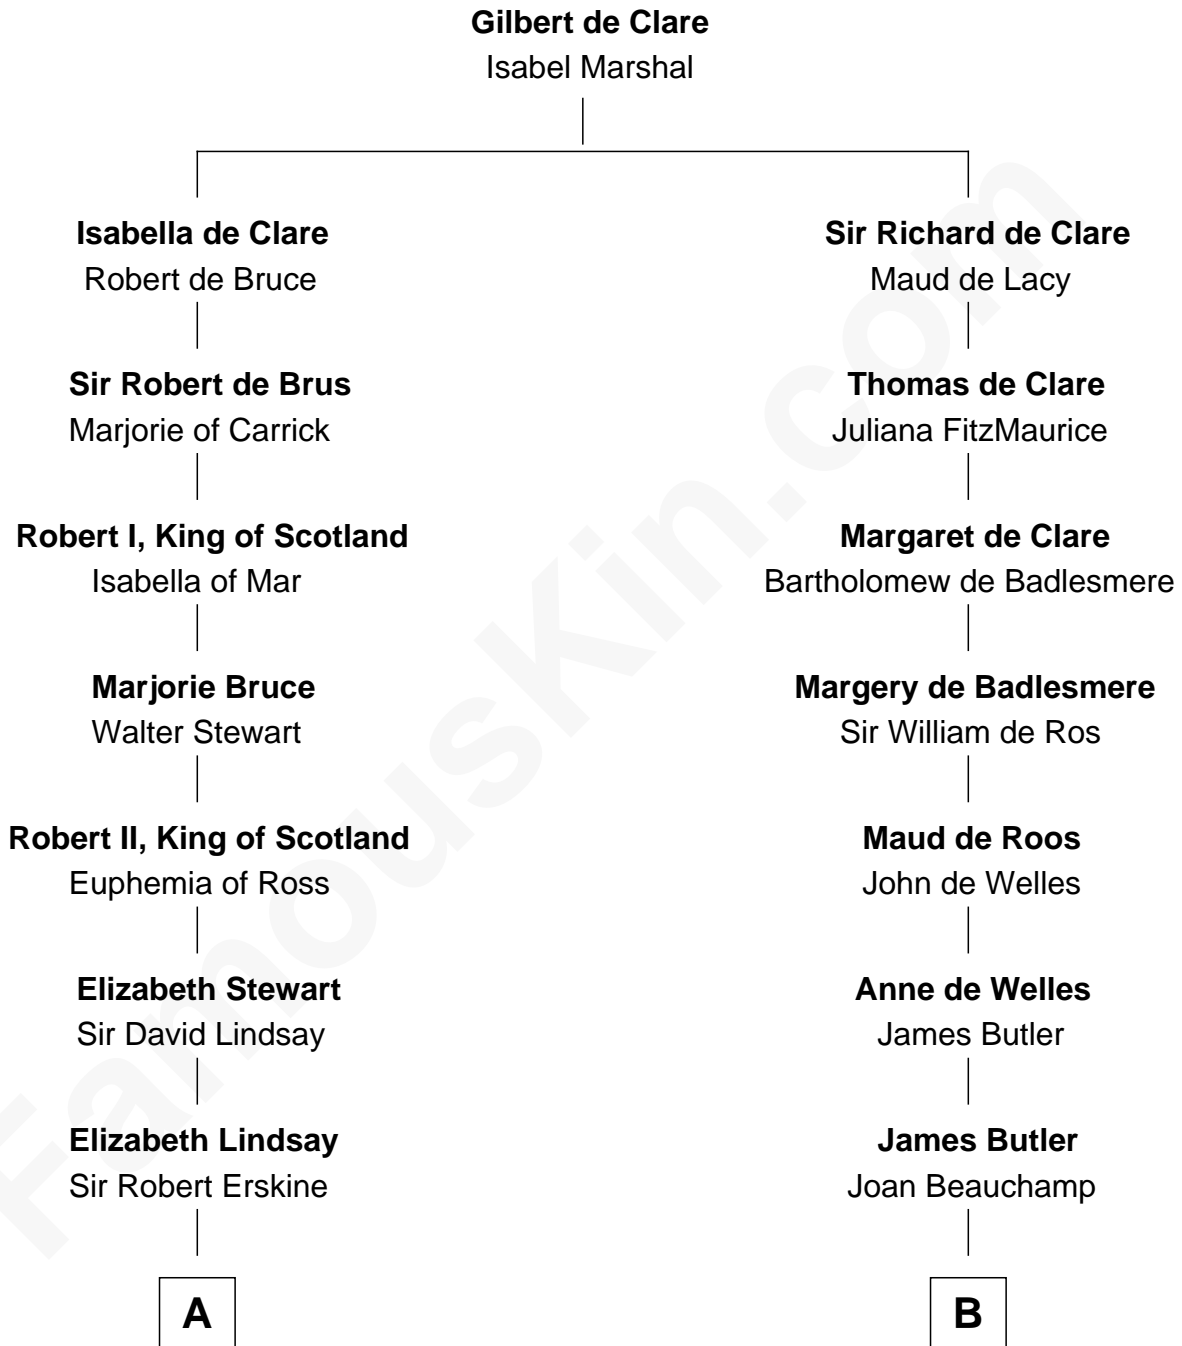

FamousKin.com

Relationship Chart of

Philip Livingston

Signer of the Declaration of Independence

16th cousin 5 times removed of

Grover Cleveland

22nd and 24th U.S. President

C

James Hyde
Sarah Marshall

Abiah Hyde
Aaron Cleveland

William Cleveland
Margaret Falley

Rev. Richard Falley Cleveland
Ann Neal

Grover Cleveland
22nd and 24th U.S. President