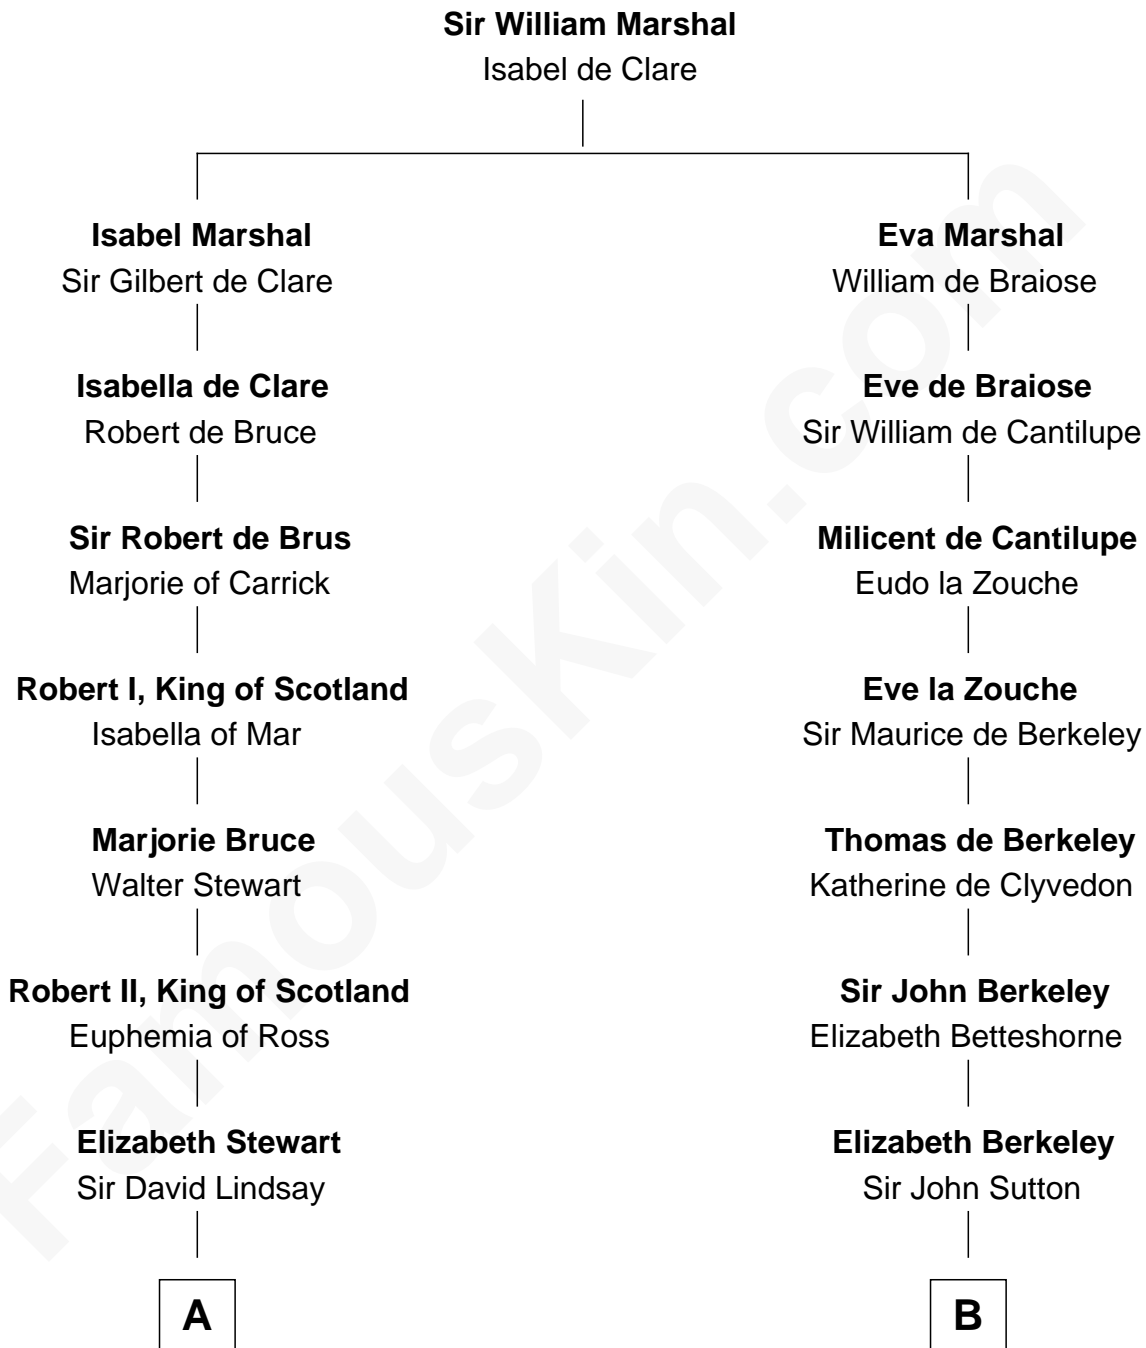

FamousKin.com

Relationship Chart of

Philip Livingston

Signer of the Declaration of Independence

17th cousin 2 times removed of

Grover Cleveland

22nd and 24th U.S. President

C

William Cleveland

Margaret Falley

Rev. Richard Falley Cleveland

Ann Neal

Grover Cleveland

22nd and 24th U.S. President

FamousKin.com