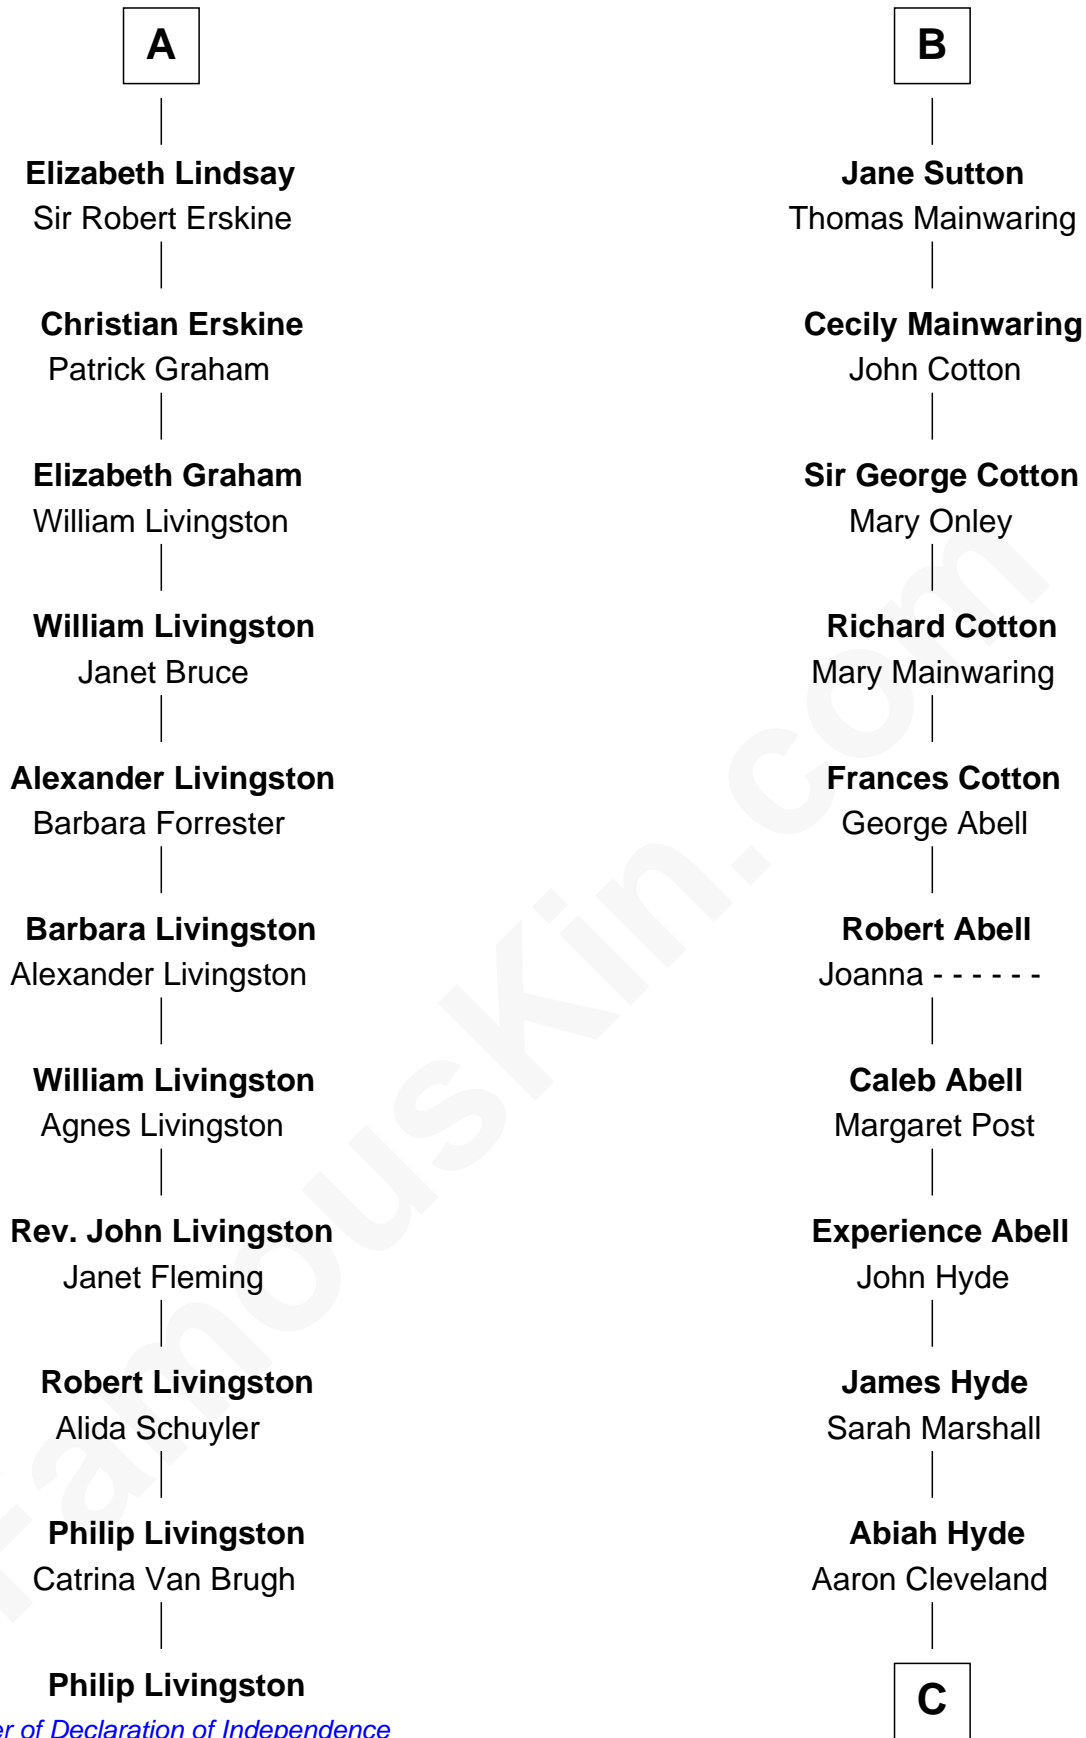

FamousKin.com

Relationship Chart of

Philip Livingston

Signer of the Declaration of Independence

17th cousin 2 times removed of

Grover Cleveland

22nd and 24th U.S. President

C

William Cleveland

Margaret Falley

Rev. Richard Falley Cleveland

Ann Neal

Grover Cleveland

22nd and 24th U.S. President

FamousKin.com