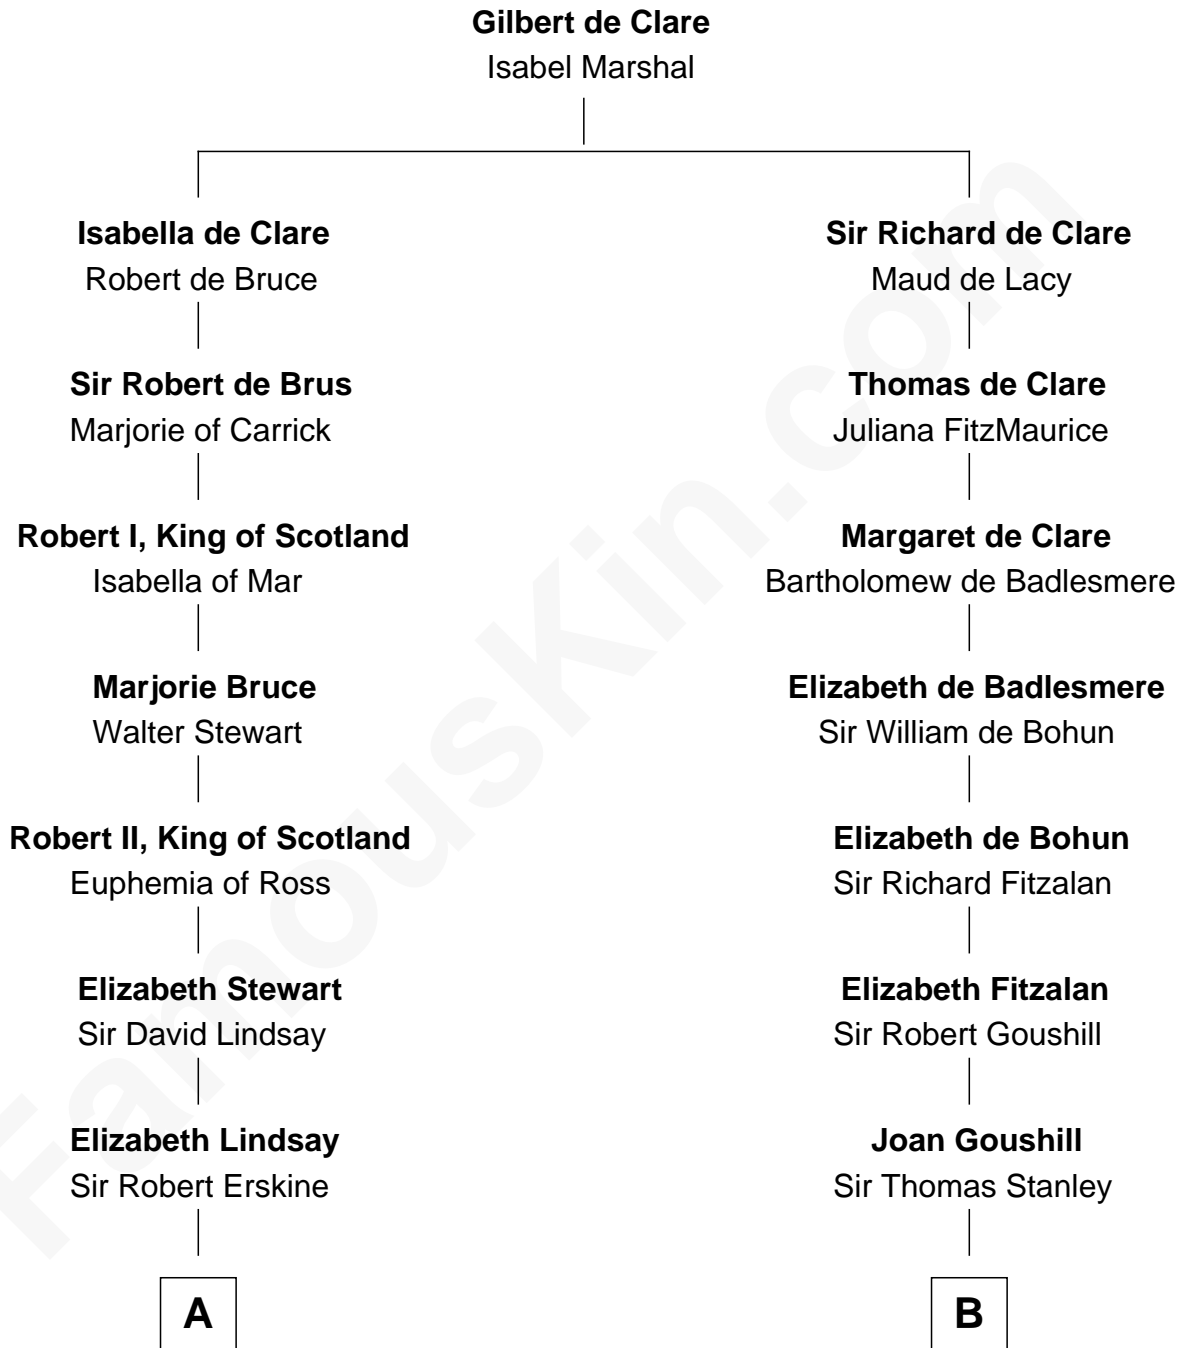

FamousKin.com

Relationship Chart of

Philip Livingston

Signer of the Declaration of Independence

16th cousin 5 times removed of

Juliette Gordon Low

Founder of the Girl Scouts

A

Thomas Torbock
Elizabeth Moore

William Torbock
Catherine Gerard

Margaret Torbock
Oliver Mainwaring

Oliver Mainwaring
Prudence Ashe

Oliver Mainwaring
Hannah Raymond

Love Mainwaring
John Richards

George Richards
Hester Hough