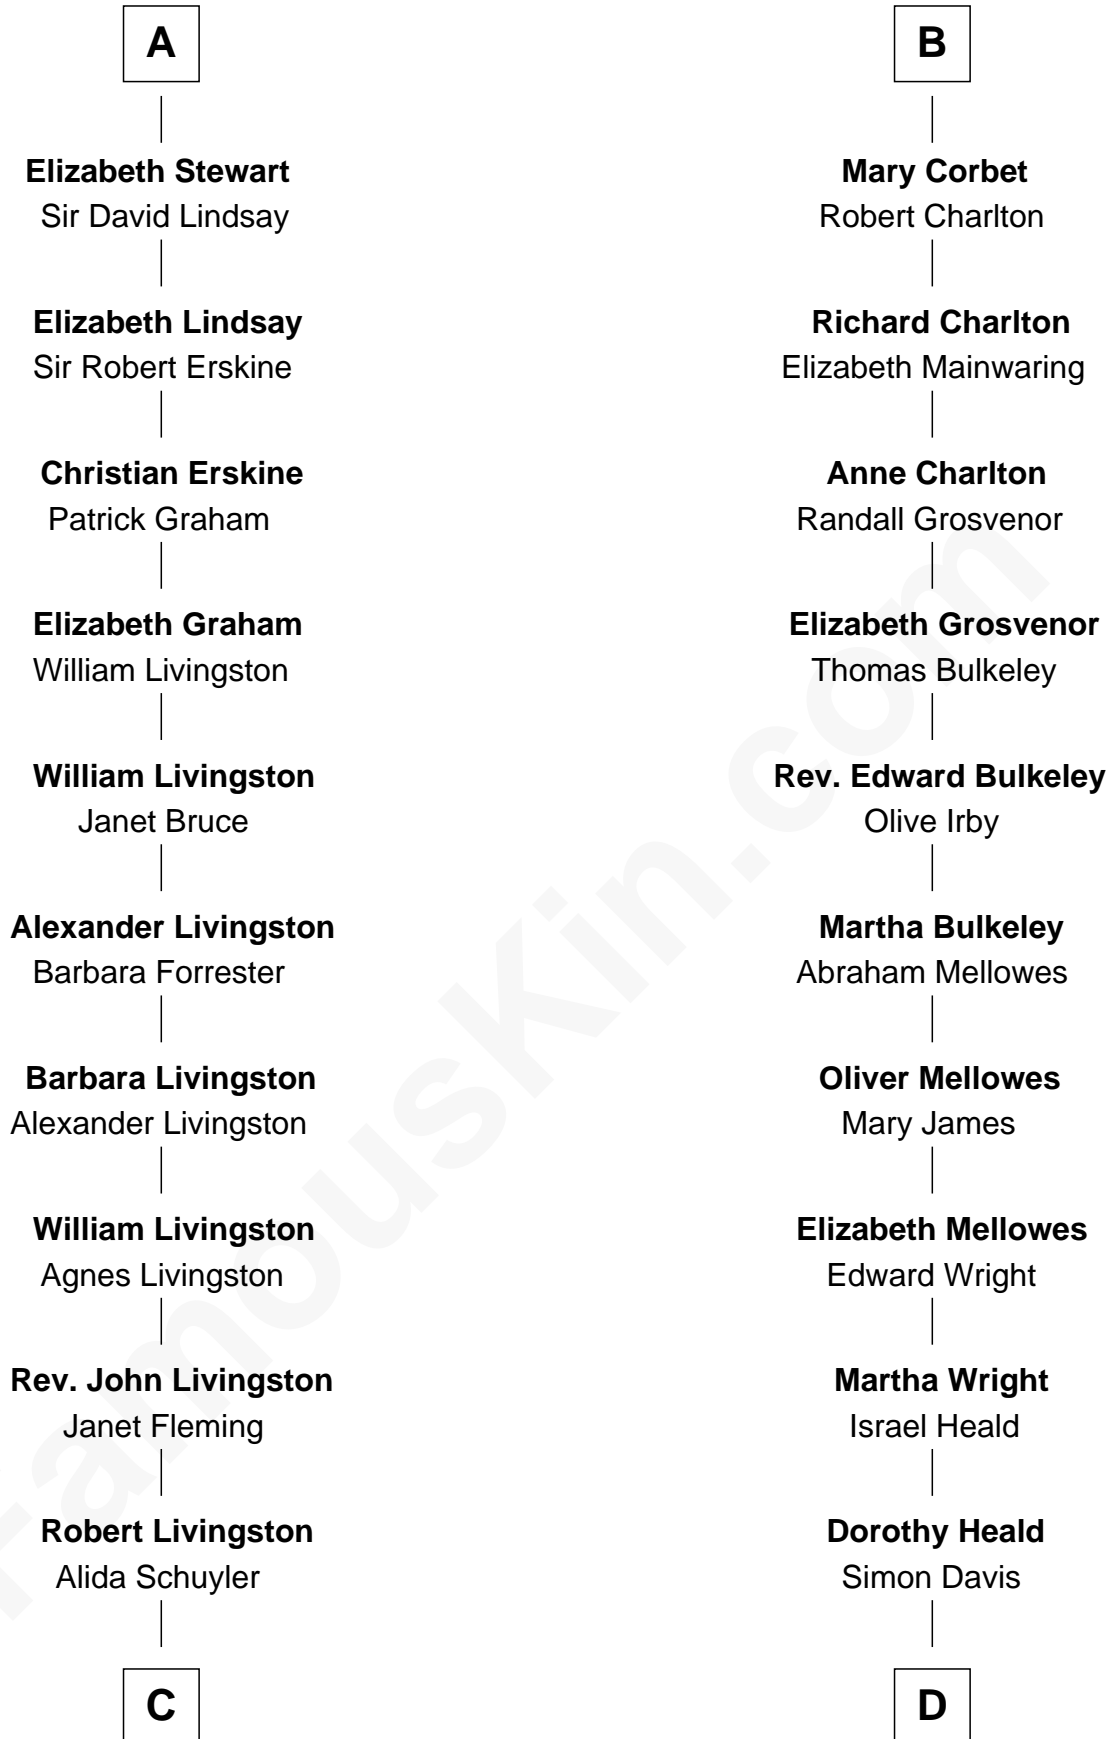

FamousKin.com

Relationship Chart of

Philip Livingston

Signer of the Declaration of Independence

18th cousin 3 times removed of

John Davis Long

32nd Governor of Massachusetts

C

Philip Livingston
Catrina Van Brugh

Philip Livingston
Signer of Declaration of Independence

D

Simon Davis
Hannah Gates

David Davis
Abigail Brown

Simon Davis
Persis Temple

Julia Temple Davis
Zadoc Long

John Davis Long
32nd Governor of Massachusetts