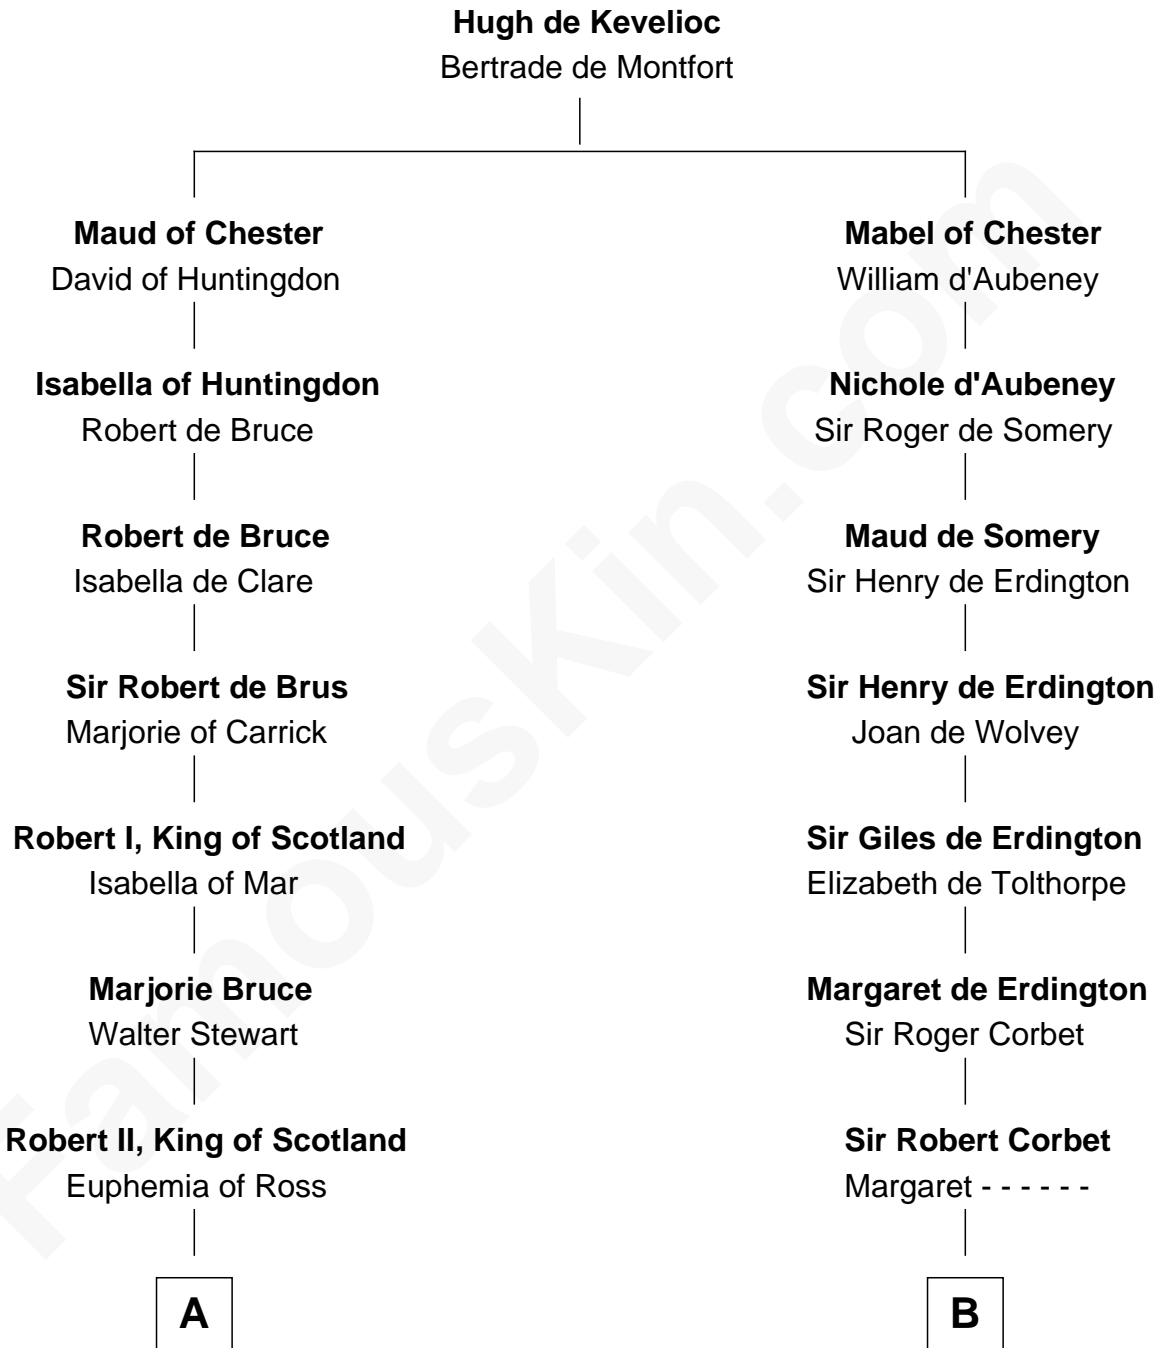

FamousKin.com

Relationship Chart of

Philip Livingston

Signer of the Declaration of Independence

18th cousin 3 times removed of

John Davis Long

32nd Governor of Massachusetts

C

Philip Livingston
Catrina Van Brugh

Philip Livingston
Signer of Declaration of Independence

D

Simon Davis
Hannah Gates

David Davis
Abigail Brown

Simon Davis
Persis Temple

Julia Temple Davis
Zadoc Long

John Davis Long
32nd Governor of Massachusetts