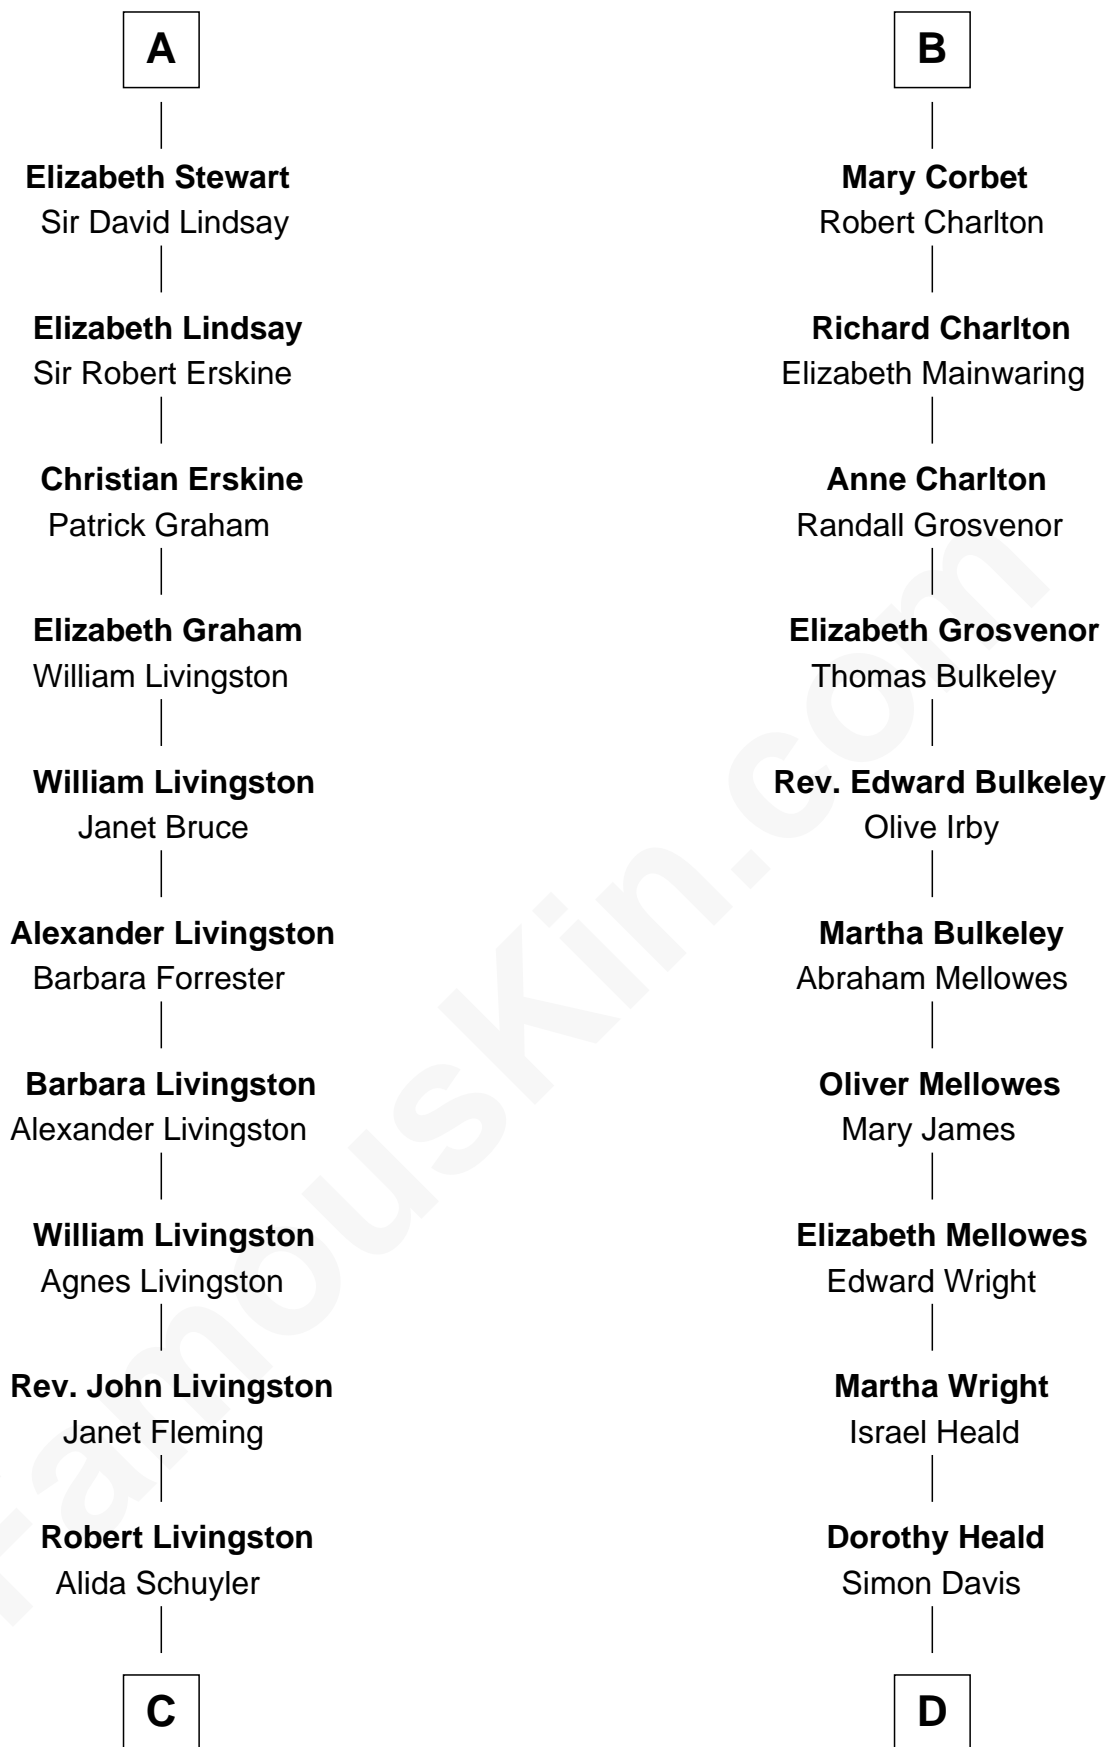

FamousKin.com

Relationship Chart of

Philip Livingston

Signer of the Declaration of Independence

18th cousin 3 times removed of

John Davis Long

32nd Governor of Massachusetts

C

Philip Livingston
Catrina Van Brugh

Philip Livingston
Signer of Declaration of Independence

D

Simon Davis
Hannah Gates

David Davis
Abigail Brown

Simon Davis
Persis Temple

Julia Temple Davis
Zadoc Long

John Davis Long
32nd Governor of Massachusetts