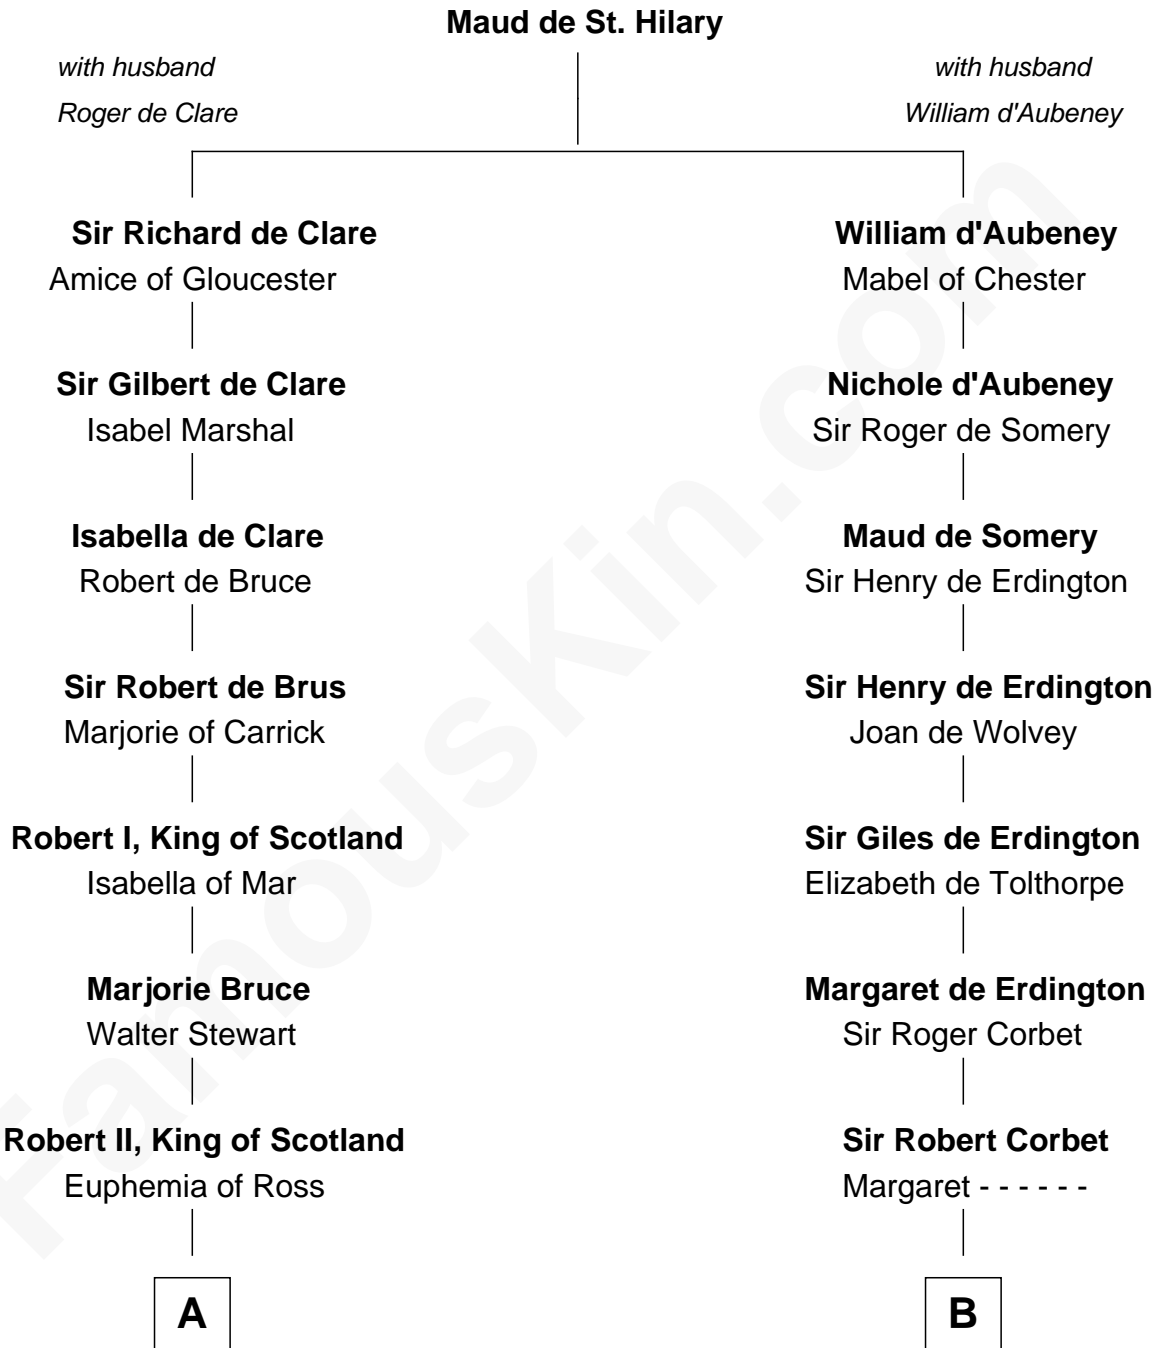

FamousKin.com

Relationship Chart of

Philip Livingston

Signer of the Declaration of Independence

18th cousin 3 times removed of

John Davis Long

32nd Governor of Massachusetts

C

Philip Livingston
Catrina Van Brugh

Philip Livingston
Signer of Declaration of Independence

D

Simon Davis
Hannah Gates

David Davis
Abigail Brown

Simon Davis
Persis Temple

Julia Temple Davis
Zadoc Long

John Davis Long
32nd Governor of Massachusetts