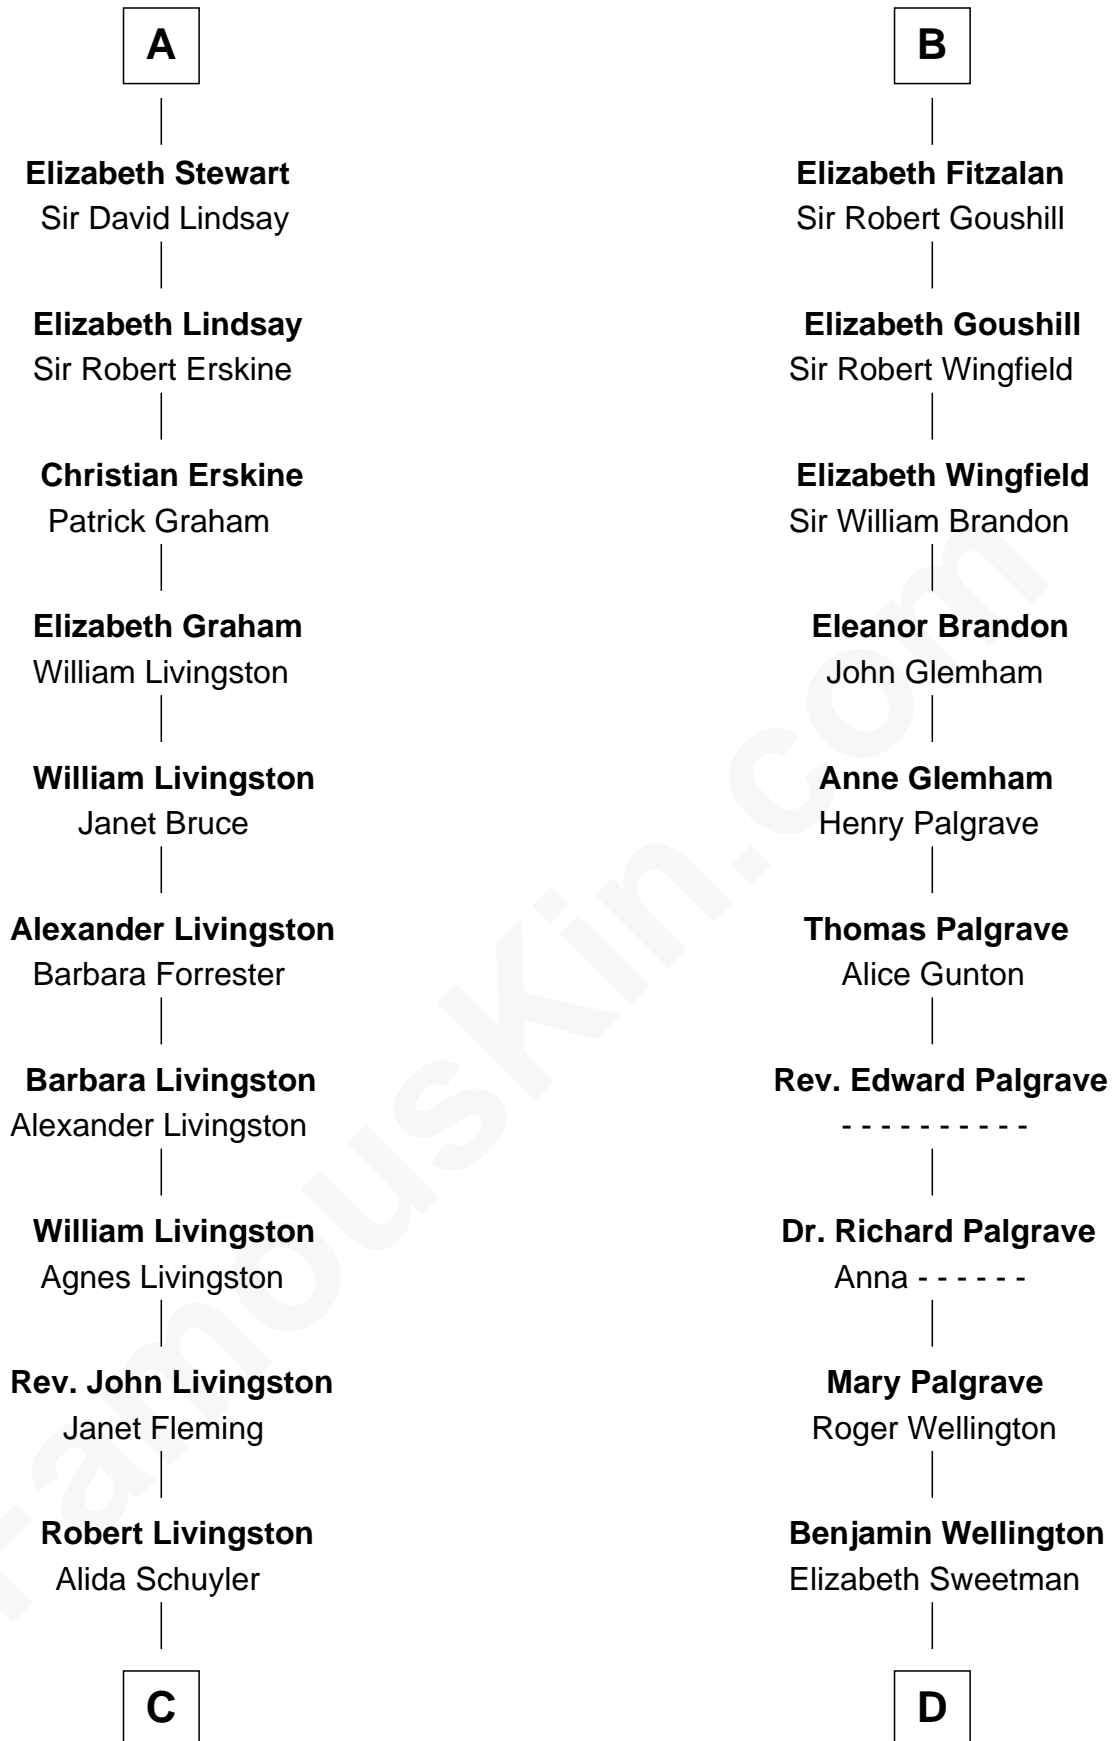

## Relationship Chart of

### Philip Livingston

*Signer of the Declaration of Independence*

18th cousin of

### Roger Sherman

*Signer of the Declaration of Independence*

**C**

**Philip Livingston**  
Catrina Van Brugh

**Philip Livingston**

*Signer of Declaration of Independence*

**D**

**Mehetable Wellington**  
William Sherman