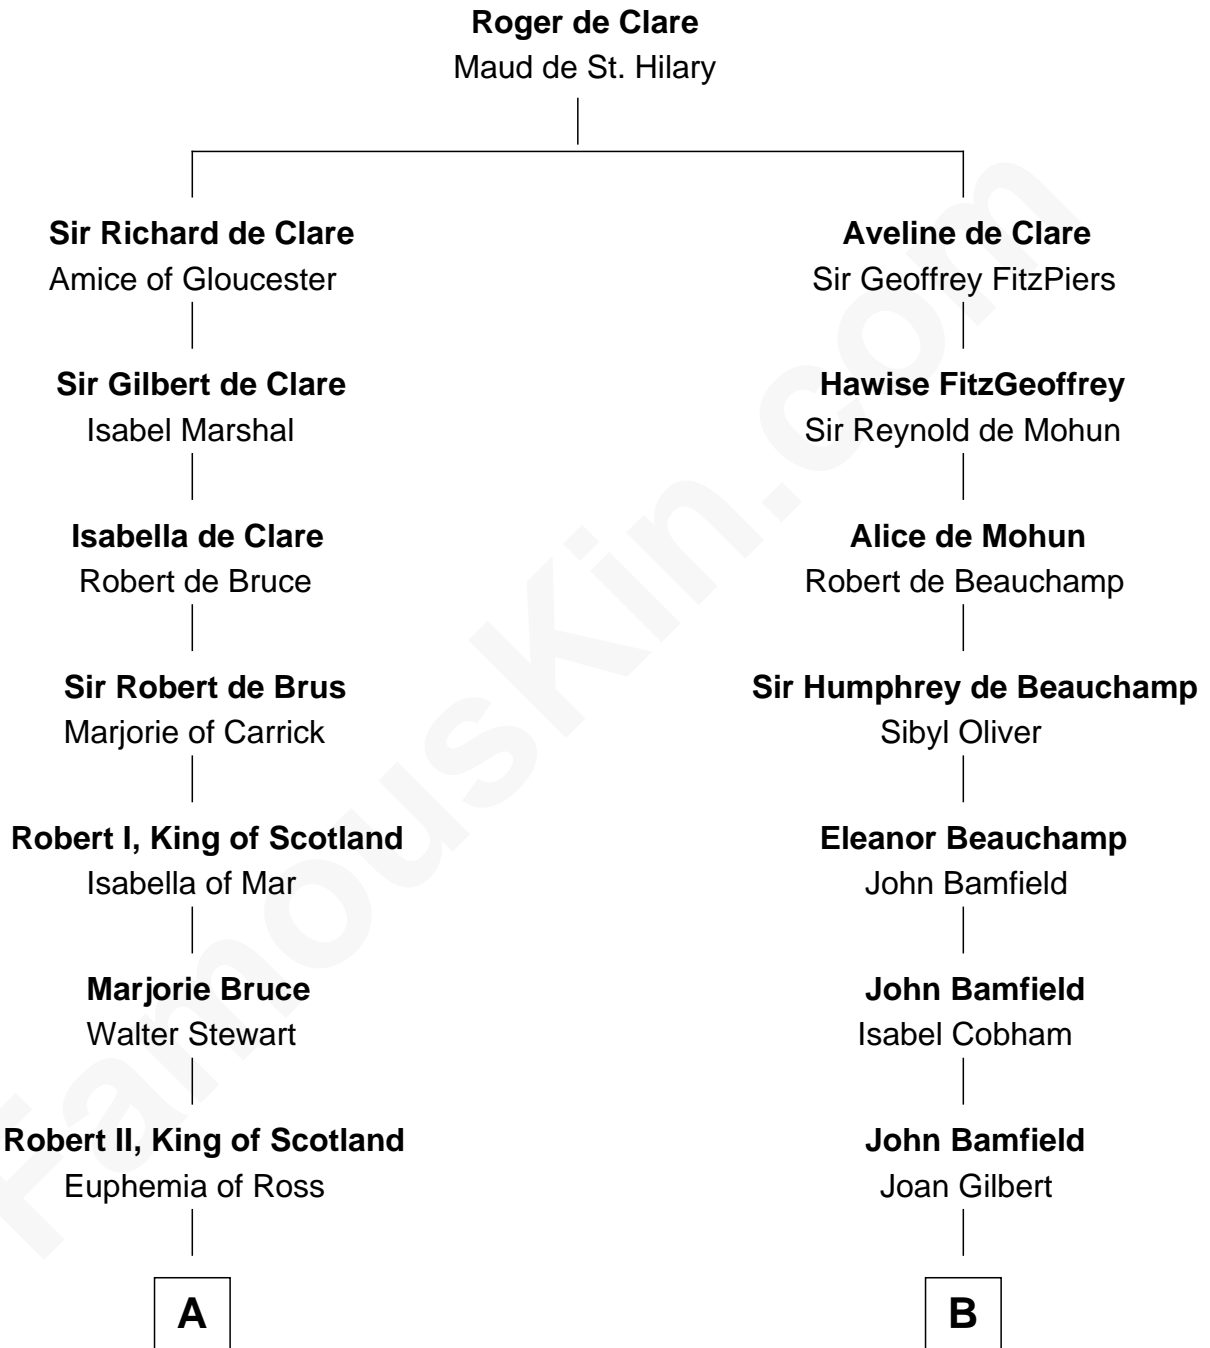

FamousKin.com

Relationship Chart of

Philip Livingston

Signer of the Declaration of Independence

18th cousin 3 times removed of

Daniel Henry Chamberlain

76th Governor of South Carolina

C

Philip Livingston
Catrina Van Brugh

Philip Livingston
Signer of Declaration of Independence

D

Thomas Trowbridge
Mary Goffe

Mary Trowbridge
Ebenezer Chamberlain

Daniel Chamberlain
Lydia Harrington

Eli Chamberlain
Achsah Forbes

Daniel Henry Chamberlain
Governor of South Carolina

FamousKin.com