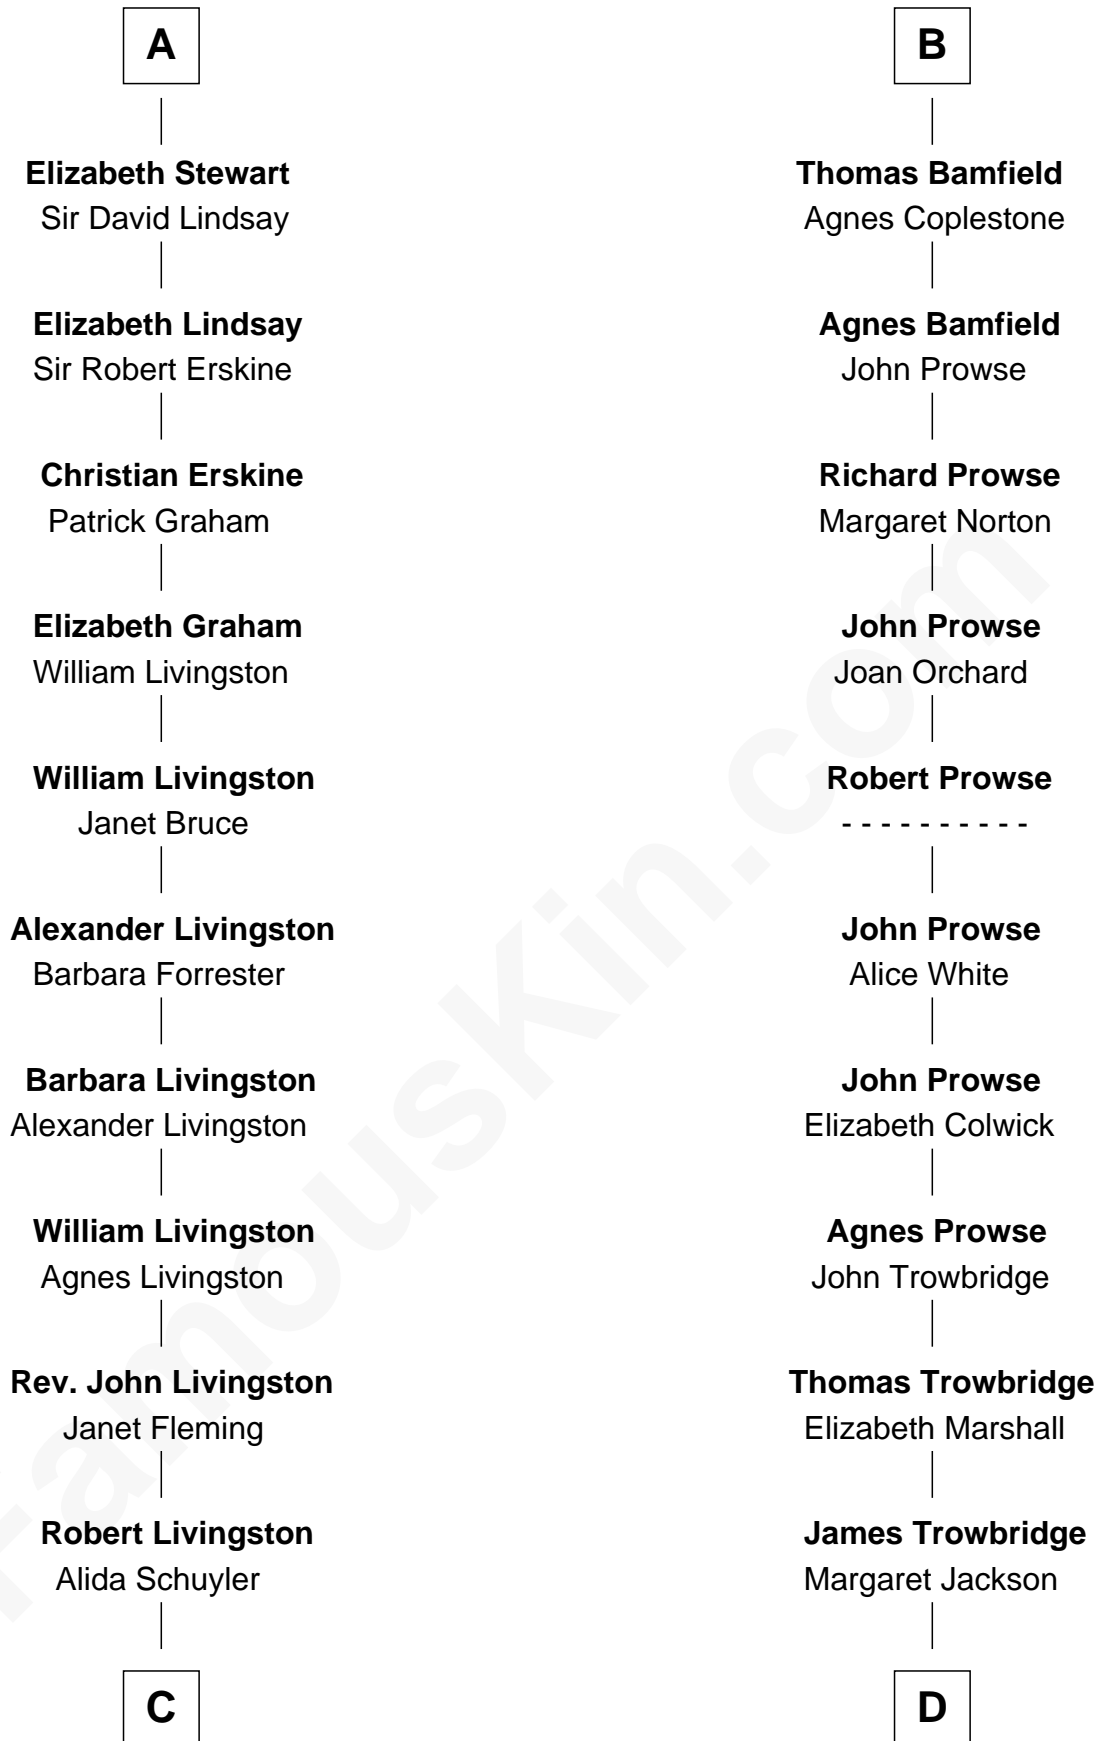

FamousKin.com

Relationship Chart of

Philip Livingston

Signer of the Declaration of Independence

18th cousin 3 times removed of

Daniel Henry Chamberlain

76th Governor of South Carolina

C

Philip Livingston
Catrina Van Brugh

Philip Livingston
Signer of Declaration of Independence

D

Thomas Trowbridge
Mary Goffe

Mary Trowbridge
Ebenezer Chamberlain

Daniel Chamberlain
Lydia Harrington

Eli Chamberlain
Achsah Forbes