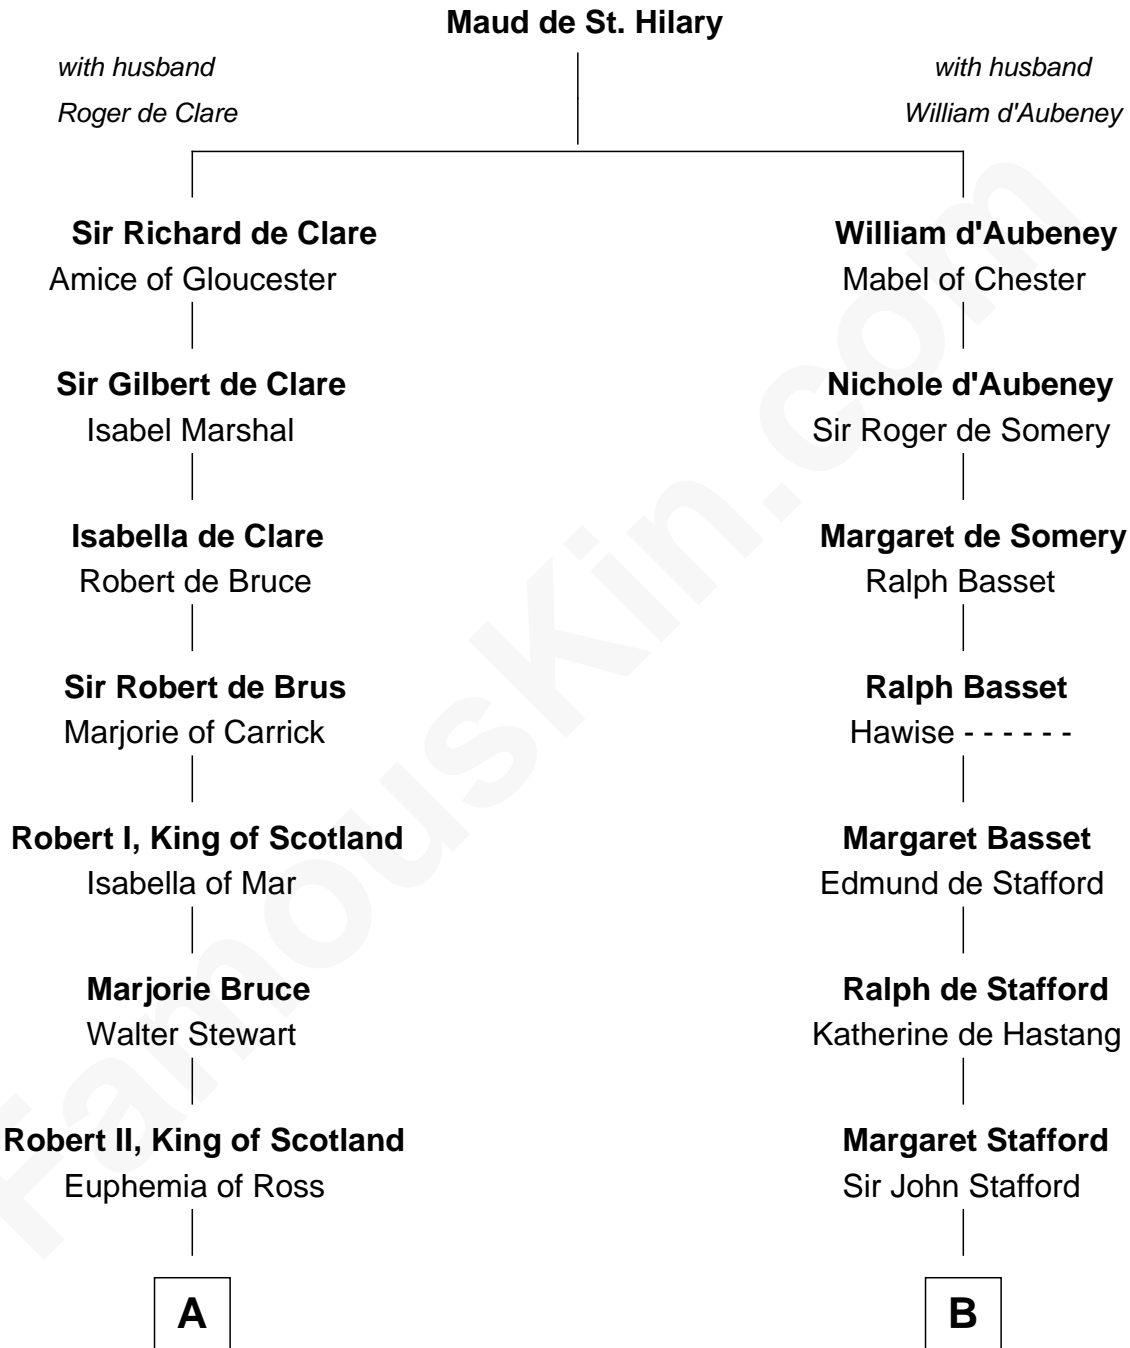

FamousKin.com

Relationship Chart of

Philip Livingston

Signer of the Declaration of Independence

18th cousin 1 time removed of

William Ellery

Signer of the Declaration of Independence

C

Philip Livingston
Catrina Van Brugh

Philip Livingston

Signer of Declaration of Independence

D

Col. Job Almy
Ann Lawton

Elizabeth Almy

William Ellery

William Ellery