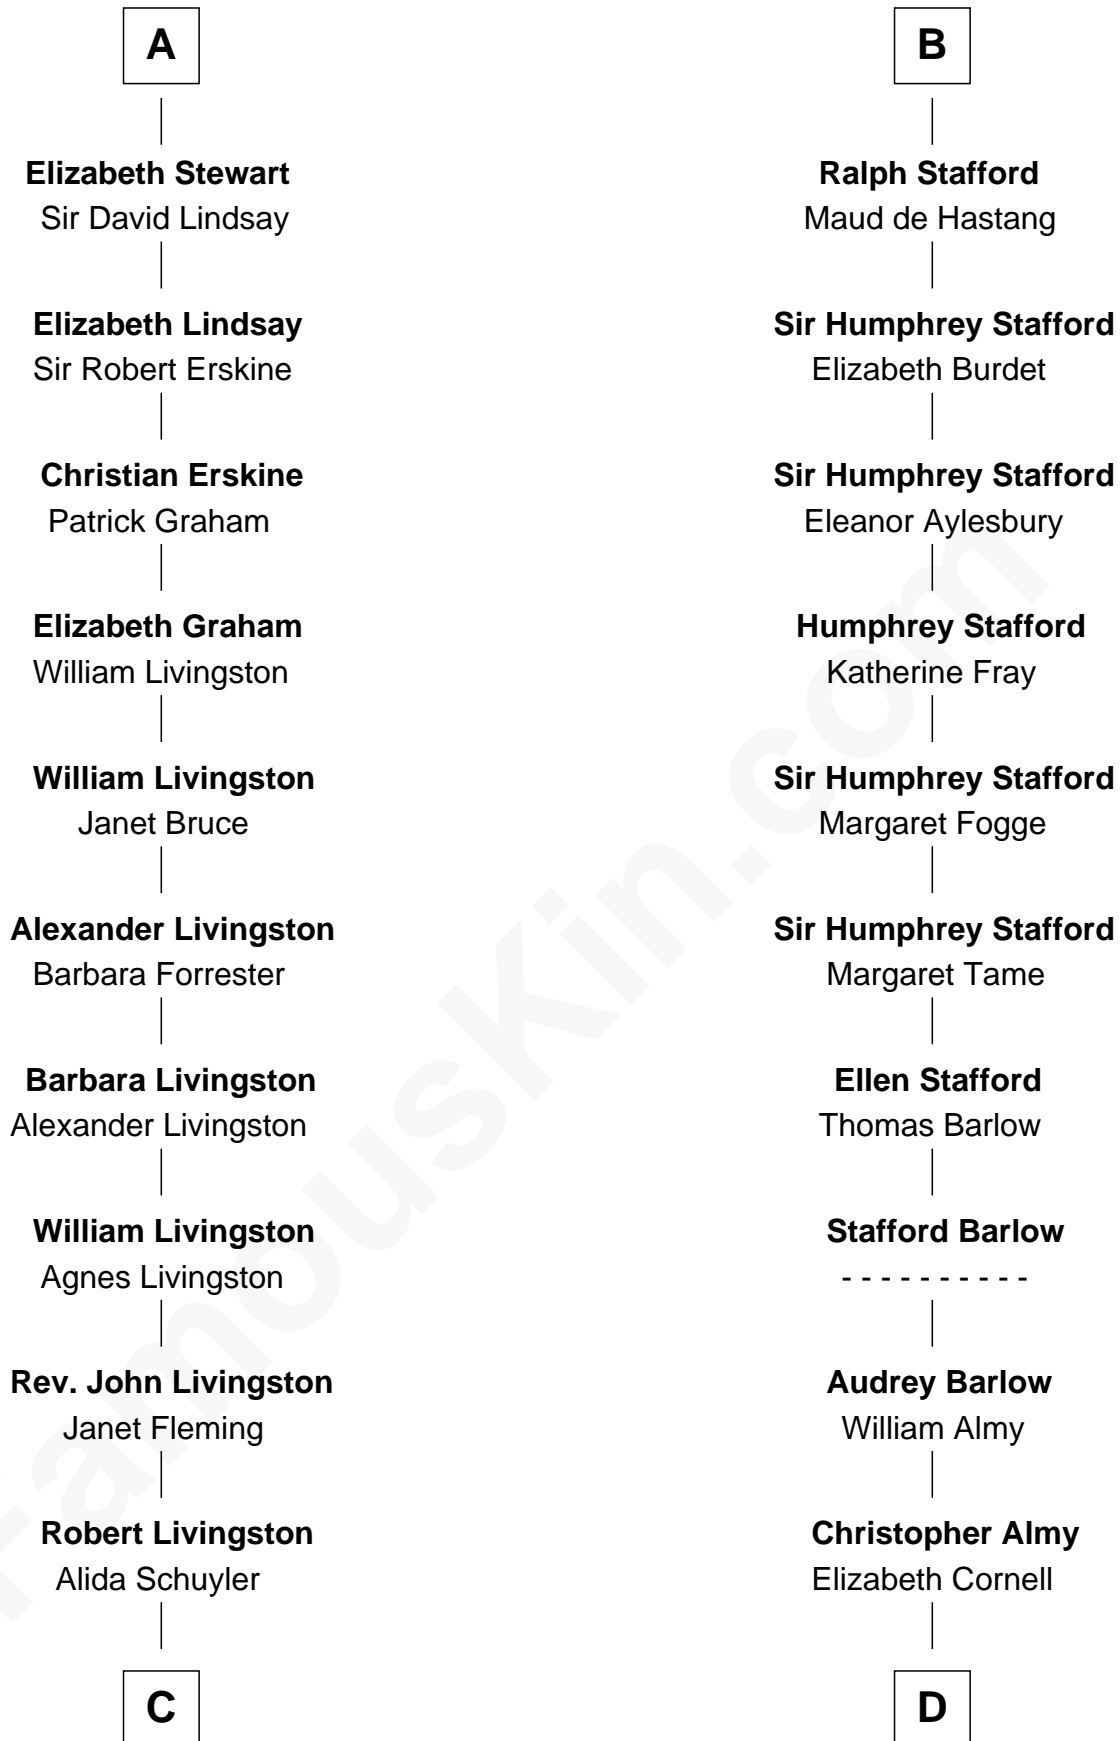

FamousKin.com

Relationship Chart of

Philip Livingston

Signer of the Declaration of Independence

18th cousin 1 time removed of

William Ellery

Signer of the Declaration of Independence

C

Philip Livingston
Catrina Van Brugh

Philip Livingston

Signer of Declaration of Independence

D

Col. Job Almy
Ann Lawton

Elizabeth Almy

William Ellery

William Ellery