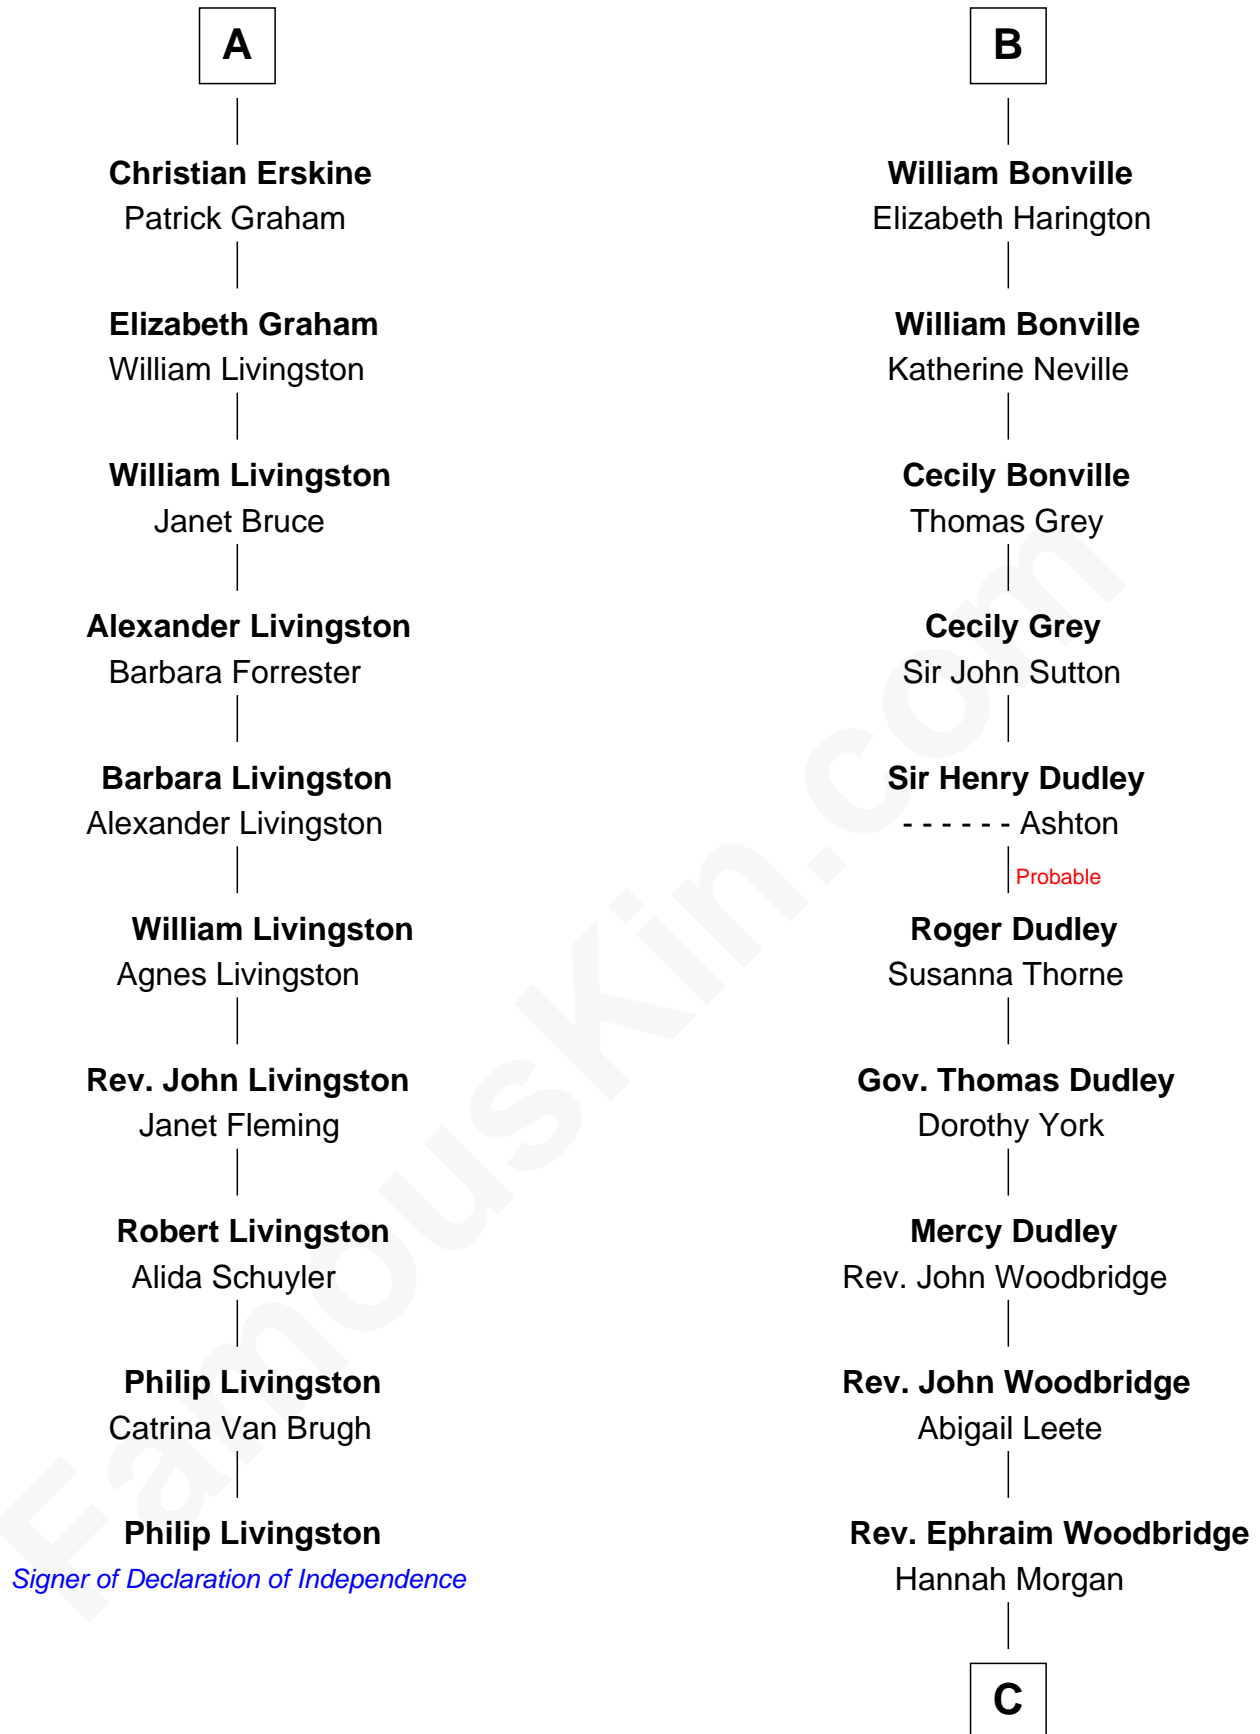

FamousKin.com

Relationship Chart of

Philip Livingston

Signer of the Declaration of Independence

16th cousin 3 times removed of

William Woodbridge
2nd Governor of Michigan

C

|
Dr. Dudley Woodbridge

Sarah Sheldon

|
Dudley Woodbridge

Lucy Backus

|
William Woodbridge

2nd Governor of Michigan

FamousKin.com