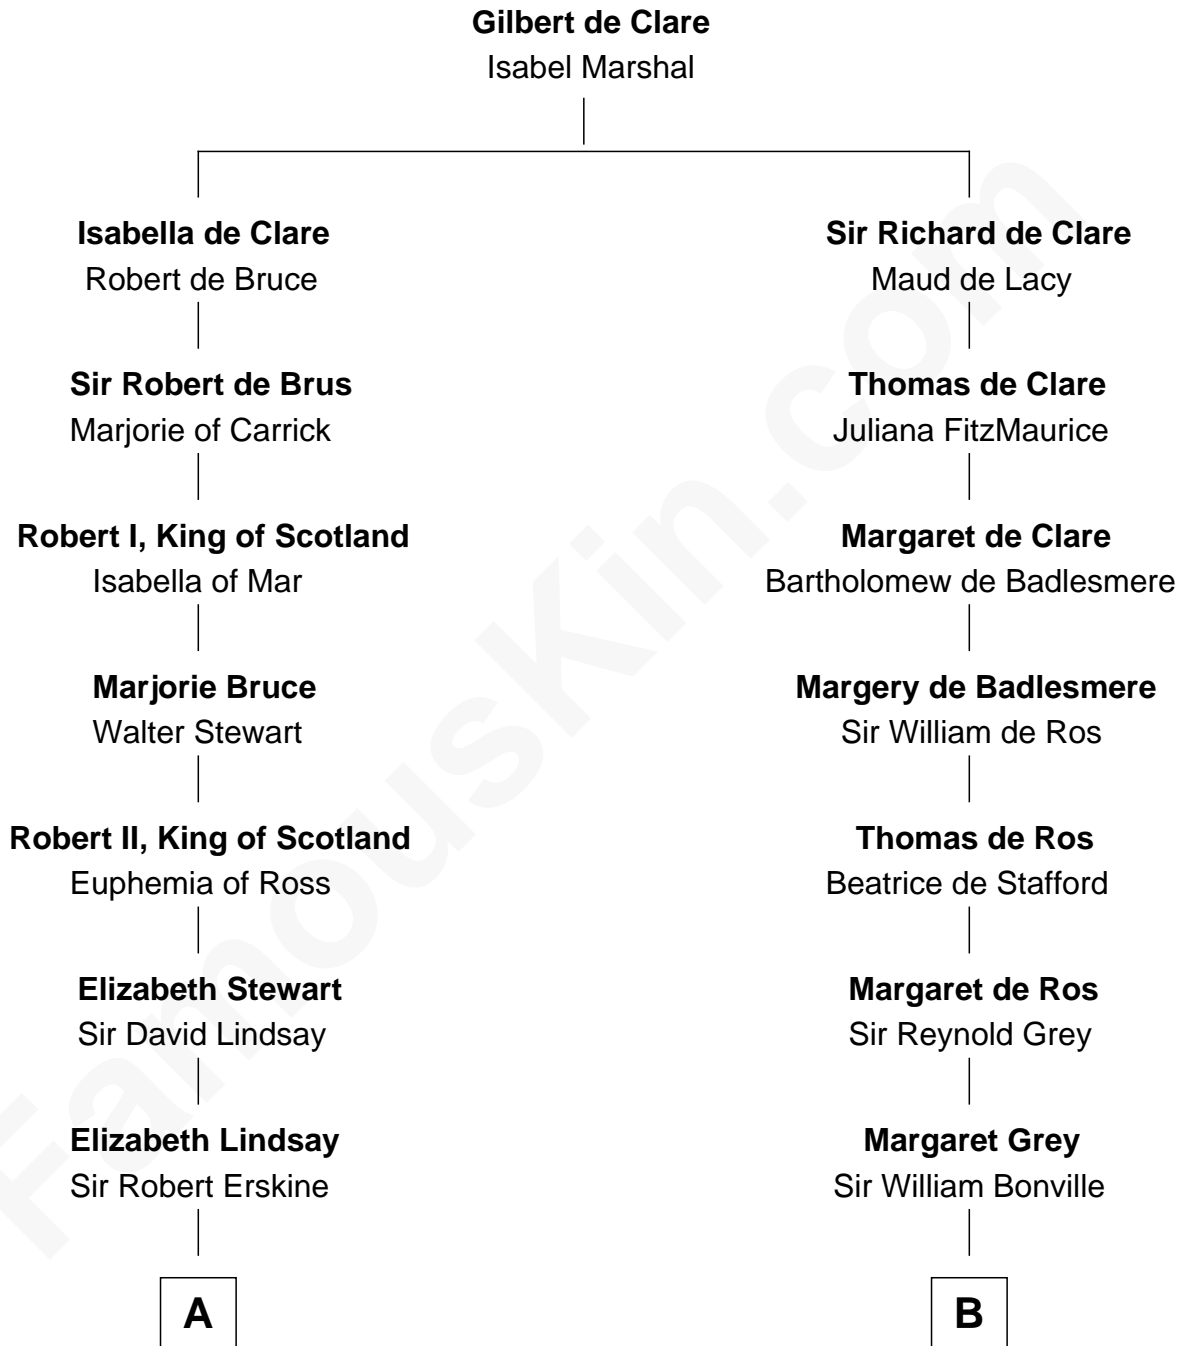

FamousKin.com

Relationship Chart of

Philip Livingston

Signer of the Declaration of Independence

16th cousin 3 times removed of

William Woodbridge
2nd Governor of Michigan

C

|
Dr. Dudley Woodbridge

Sarah Sheldon

|
Dudley Woodbridge

Lucy Backus

|
William Woodbridge

2nd Governor of Michigan

FamousKin.com