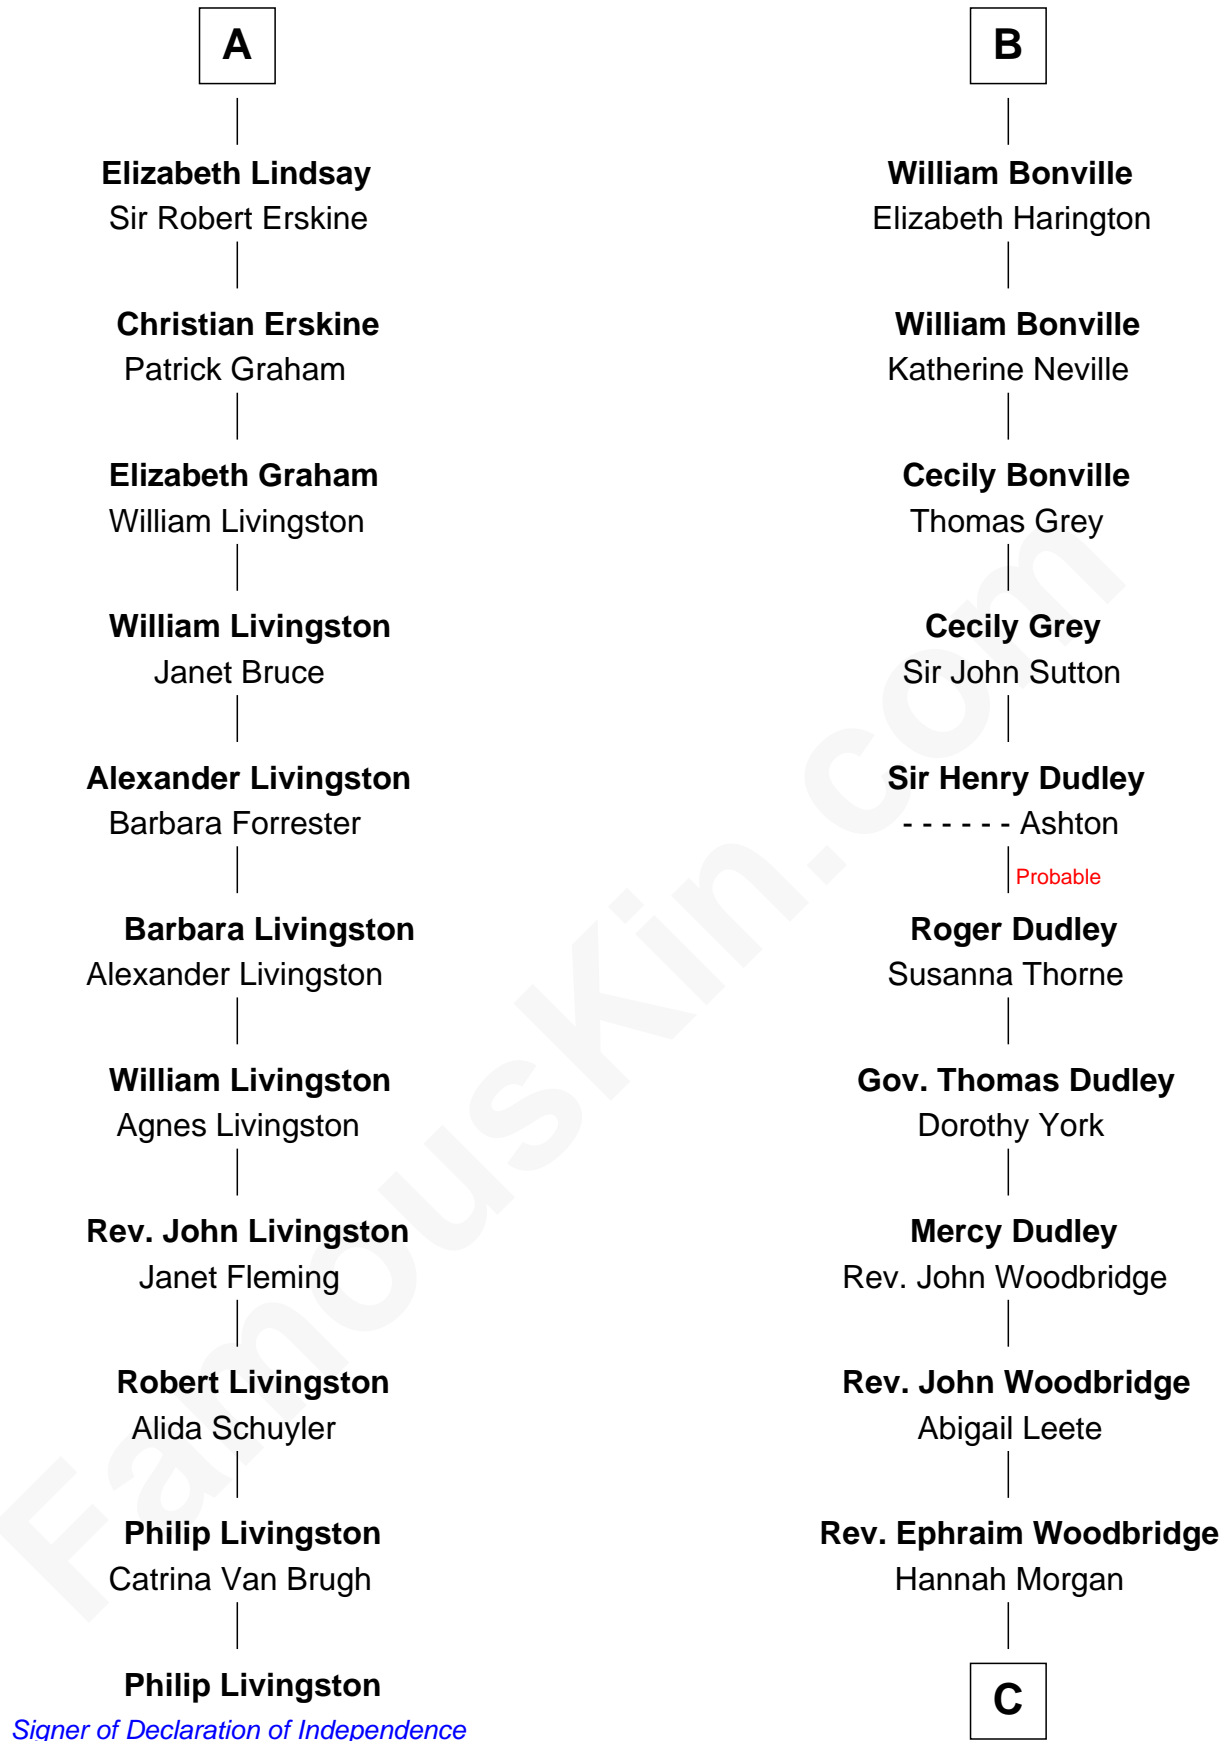

FamousKin.com

Relationship Chart of

Philip Livingston

Signer of the Declaration of Independence

17th cousin 2 times removed of

William Woodbridge
2nd Governor of Michigan

David of Huntingdon
Maud of Chester

FamousKin.com