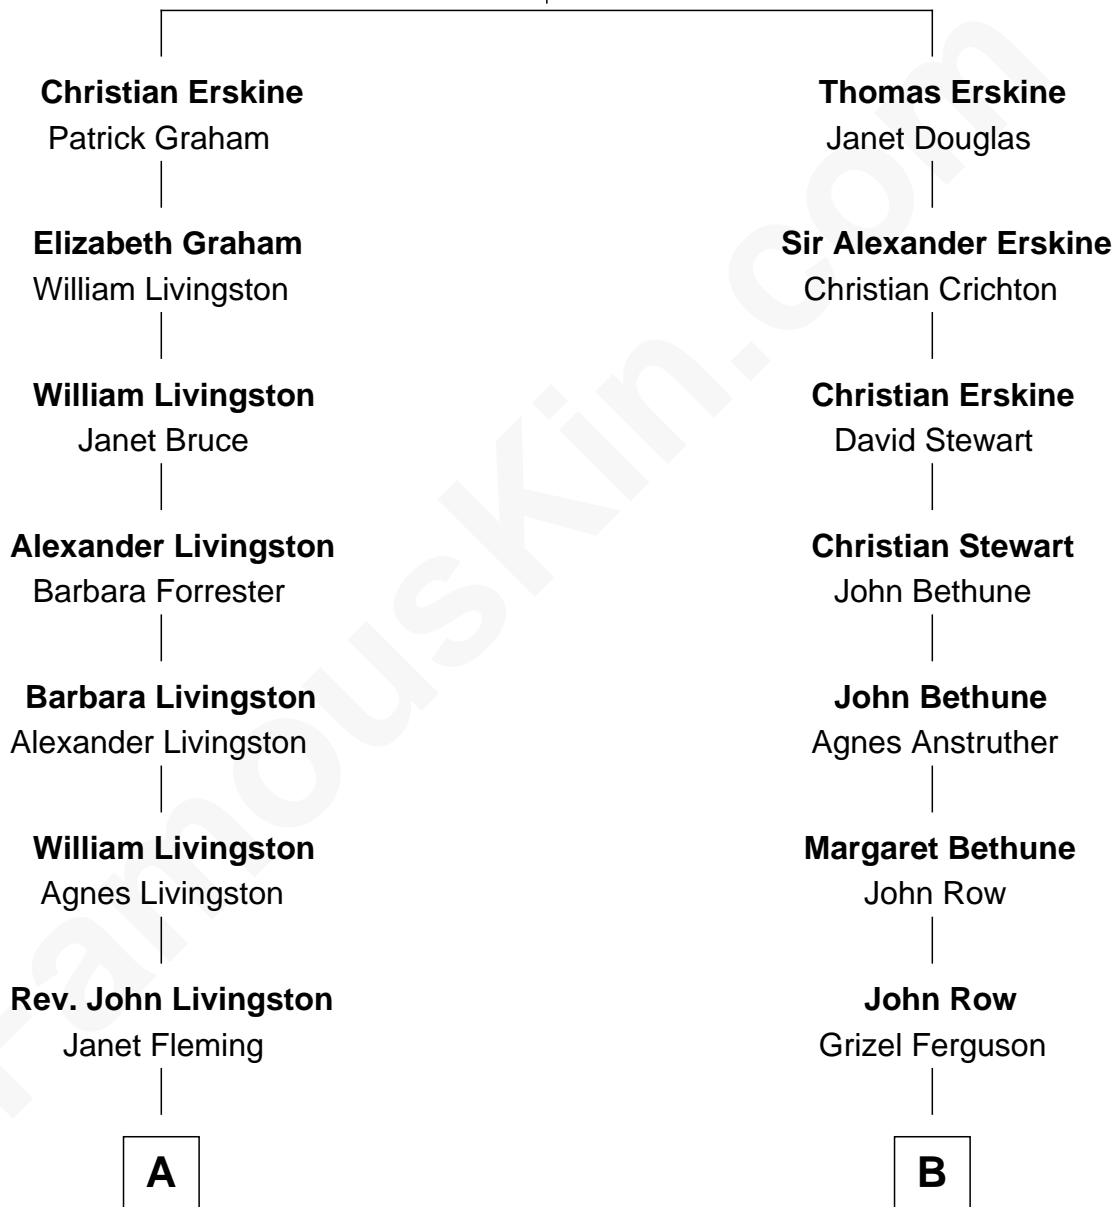

## Relationship Chart of

### Philip Livingston

*Signer of the Declaration of Independence*

9th cousin 7 times removed of

### Johnny Mercer

*Songwriter and Co-Founder of Capitol Records*

**Sir Robert Erskine**  
Elizabeth Lindsay

**A**

**Robert Livingston**

Alida Schuyler

**Philip Livingston**

Catrina Van Brugh