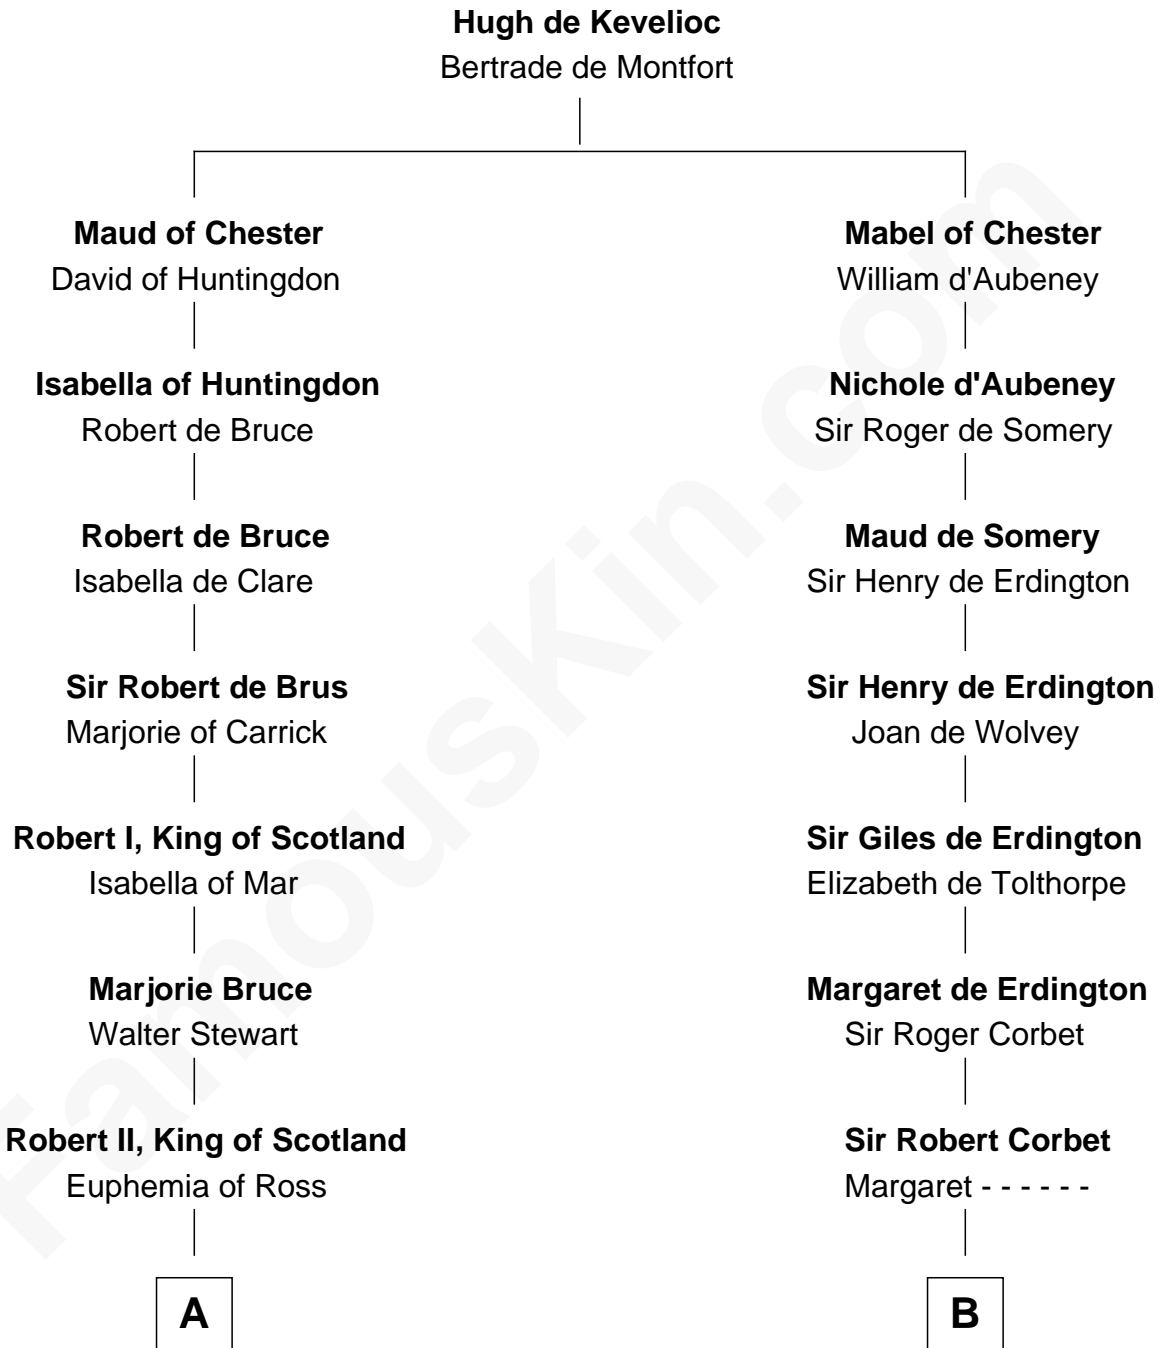

# FamousKin.com

## Relationship Chart of

### Philip Livingston

*Signer of the Declaration of Independence*

18th cousin 1 time removed of

**Ralph Waldo Emerson**  
*American Poet*

**C**

**Philip Livingston**  
Catrina Van Brugh

**Philip Livingston**