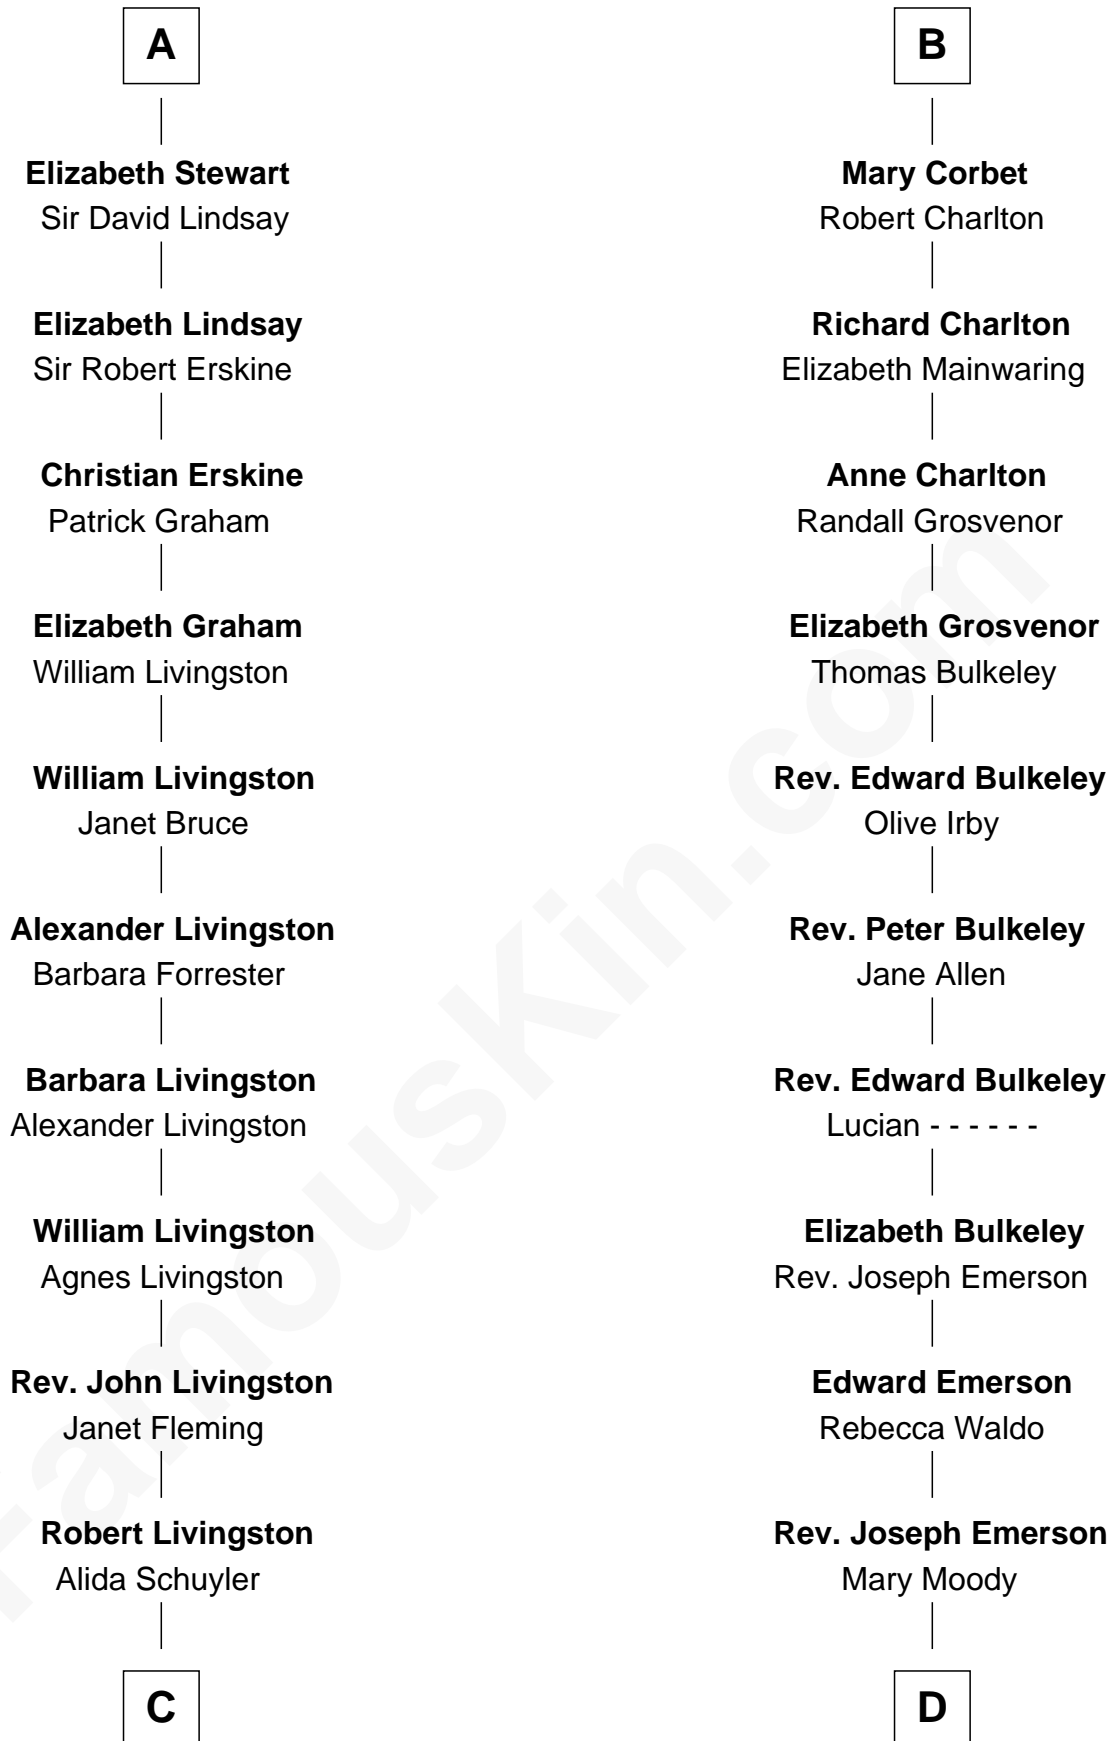

## Relationship Chart of

### Philip Livingston

*Signer of the Declaration of Independence*

18th cousin 1 time removed of

**Ralph Waldo Emerson**  
*American Poet*

**C**

**Philip Livingston**  
Catrina Van Brugh

**Philip Livingston**