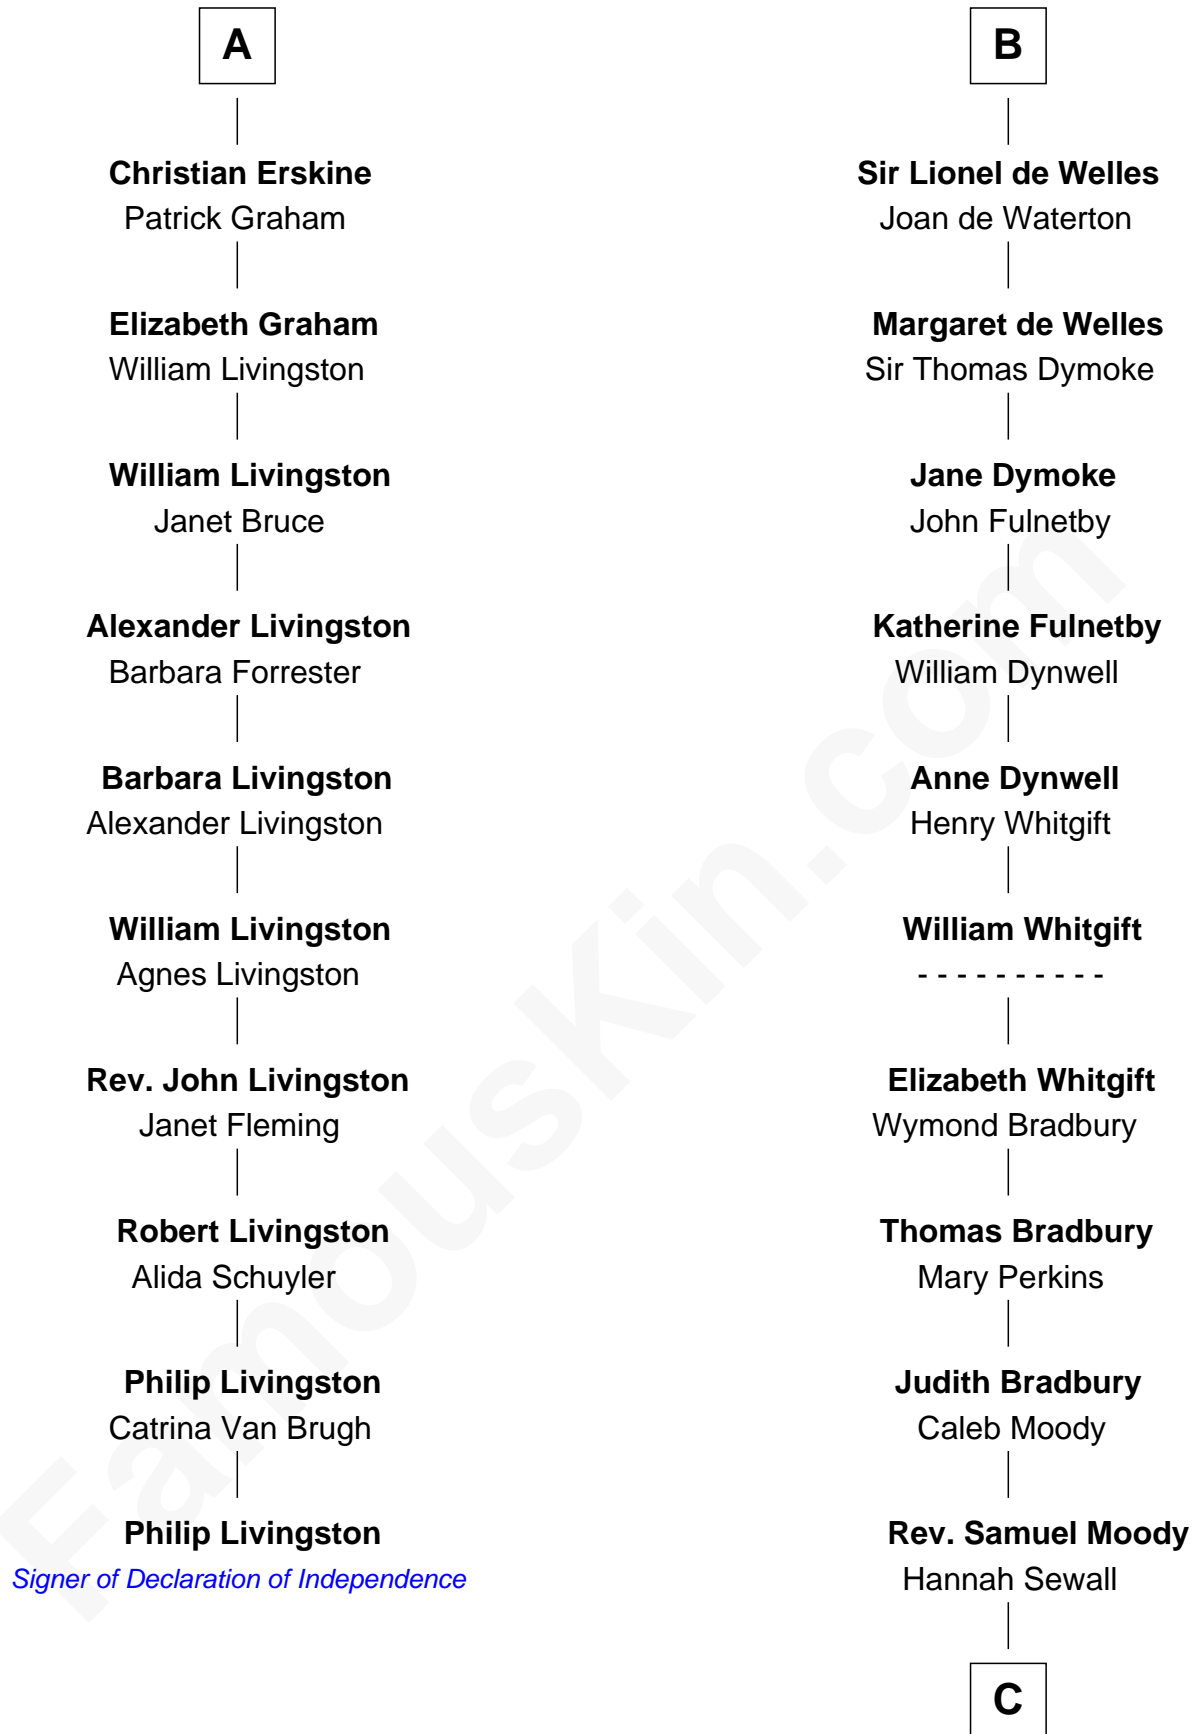

FamousKin.com

Relationship Chart of

Philip Livingston

Signer of the Declaration of Independence

16th cousin 4 times removed of

Ralph Waldo Emerson

American Poet

C