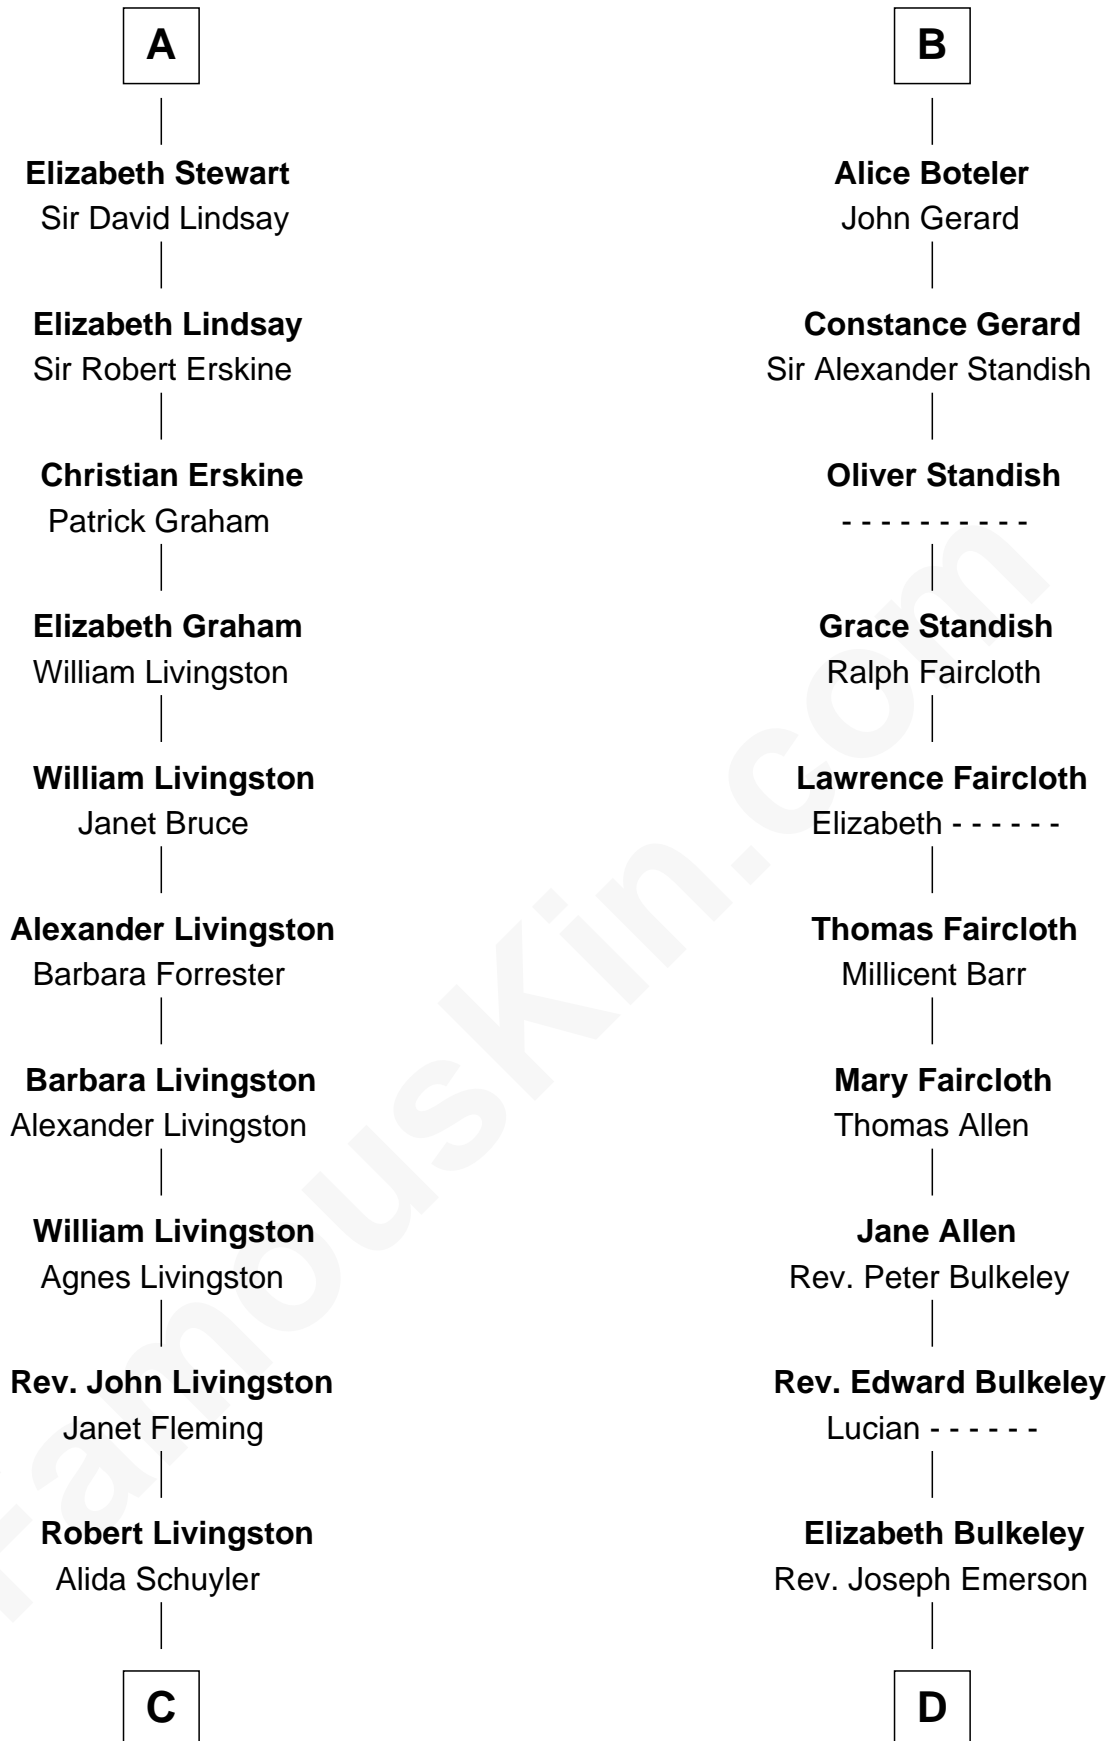

FamousKin.com

Relationship Chart of

Philip Livingston

Signer of the Declaration of Independence

18th cousin 3 times removed of

Ralph Waldo Emerson
American Poet

C

Philip Livingston
Catrina Van Brugh

Philip Livingston

Signer of Declaration of Independence

D

Edward Emerson
Rebecca Waldo

Rev. Joseph Emerson

Mary Moody

Rev. William Emerson

Phebe Bliss