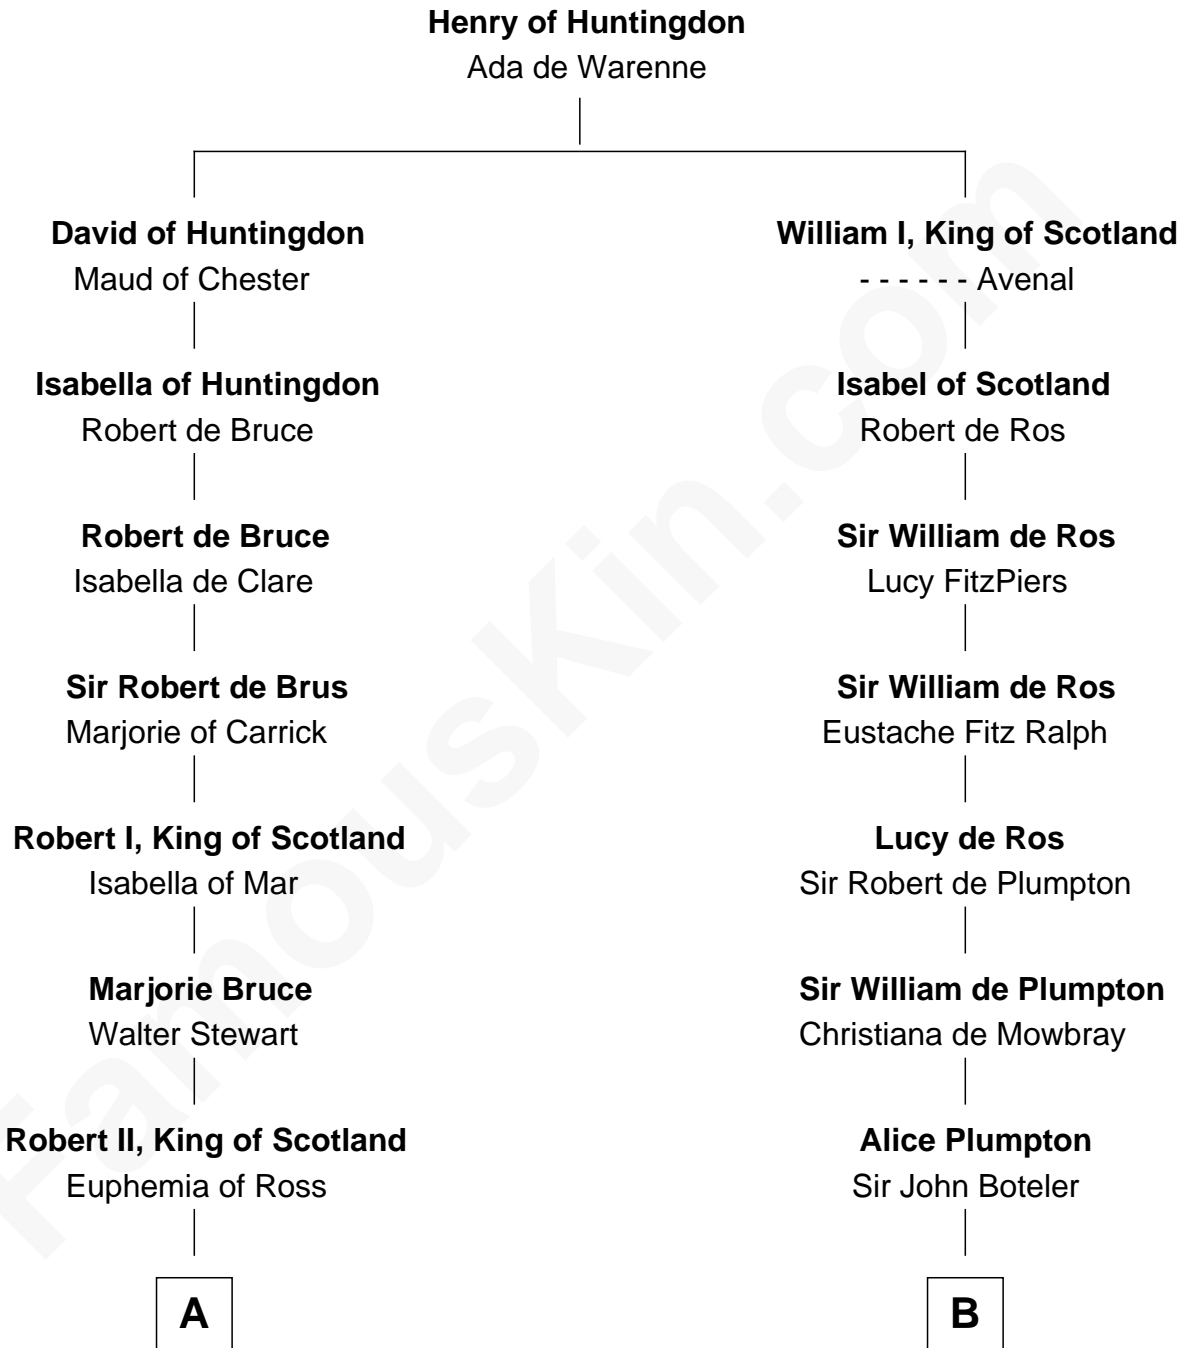

FamousKin.com

Relationship Chart of

Philip Livingston

Signer of the Declaration of Independence

18th cousin 3 times removed of

Ralph Waldo Emerson
American Poet

C

Philip Livingston
Catrina Van Brugh

Philip Livingston

Signer of Declaration of Independence

D

Edward Emerson
Rebecca Waldo

Rev. Joseph Emerson

Mary Moody

Rev. William Emerson

Phebe Bliss