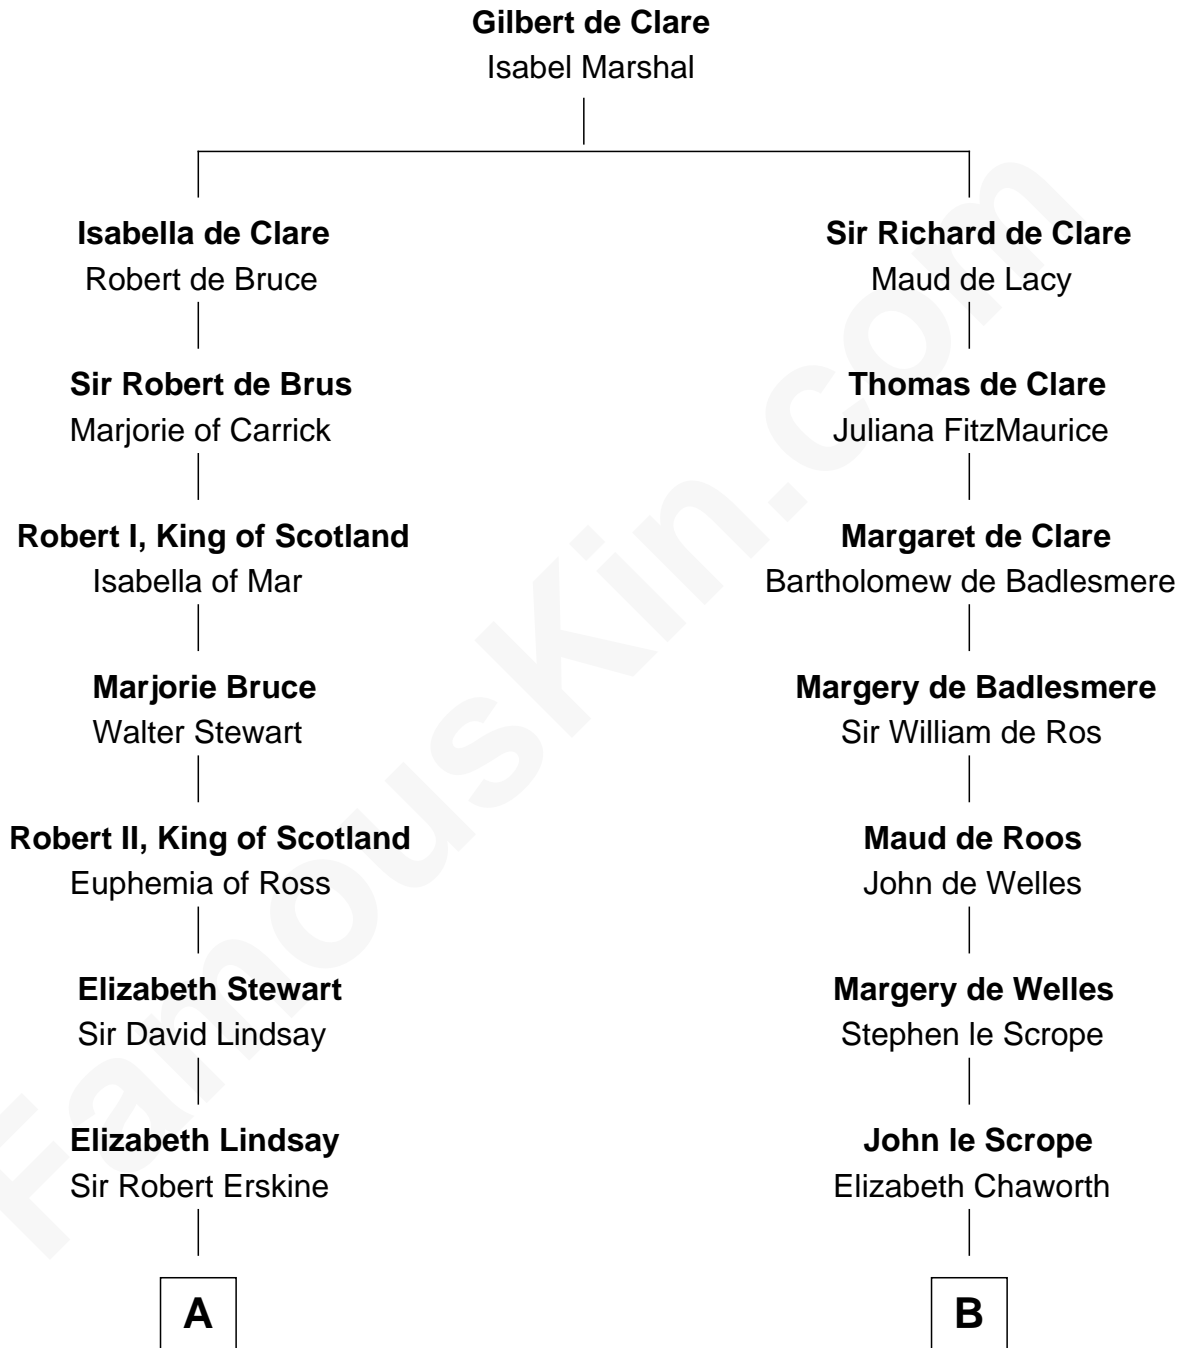

FamousKin.com

Relationship Chart of

Philip Livingston

Signer of the Declaration of Independence

16th cousin 1 time removed of

Robert Treat Paine

Signer of the Declaration of Independence

A

Christian Erskine

Patrick Graham

Elizabeth Graham

William Livingston

William Livingston

Janet Bruce

Alexander Livingston

Barbara Forrester