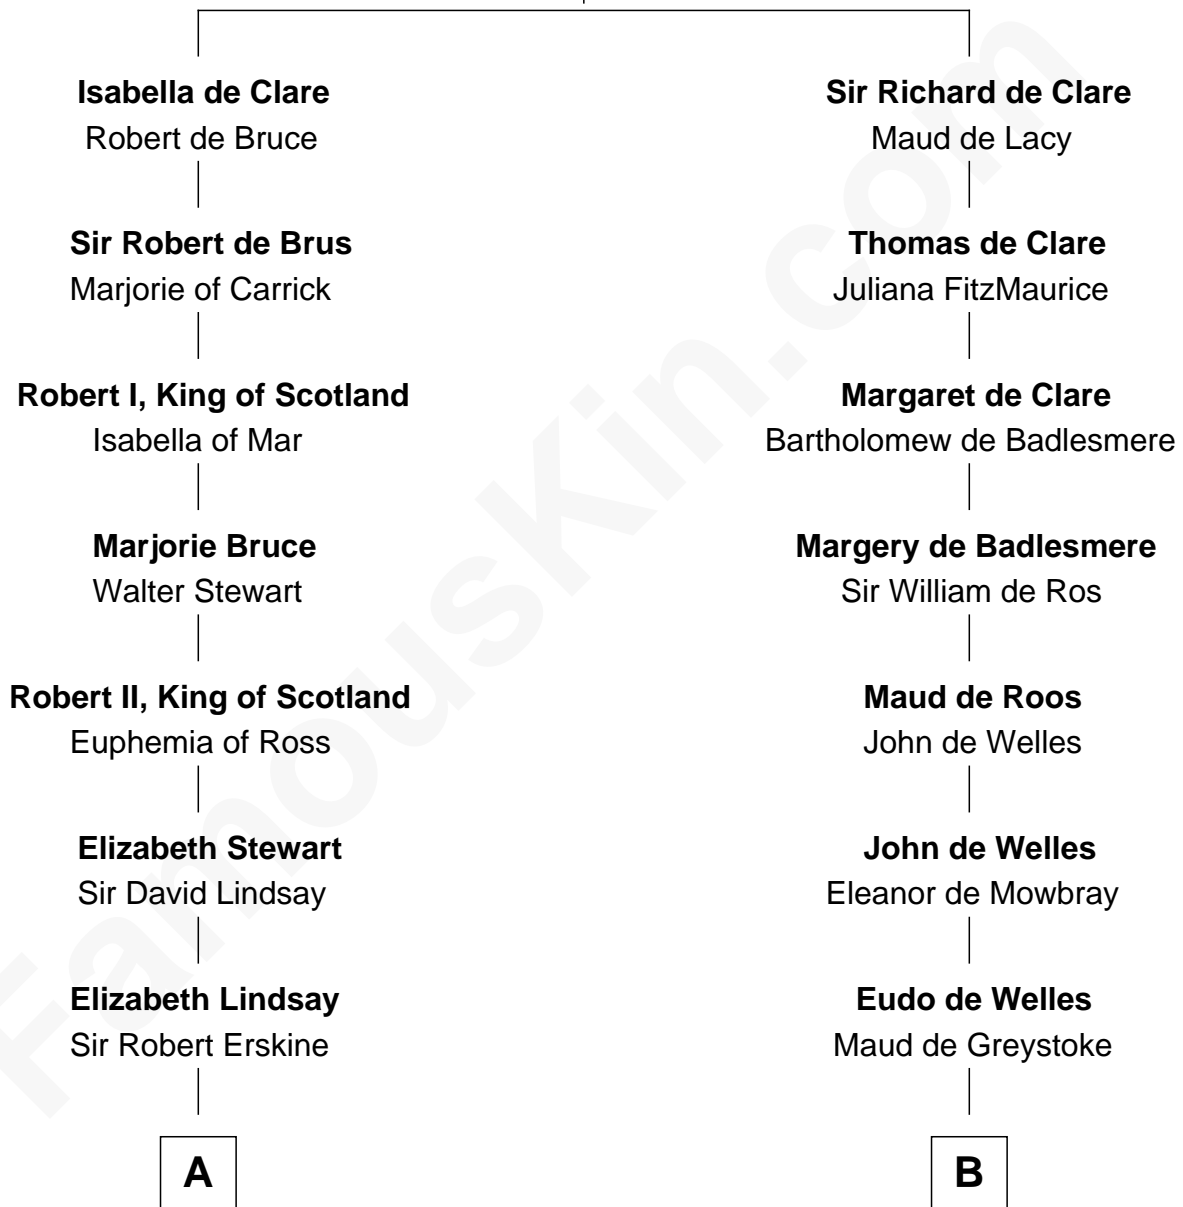

Gilbert de Clare

Isabel Marshal