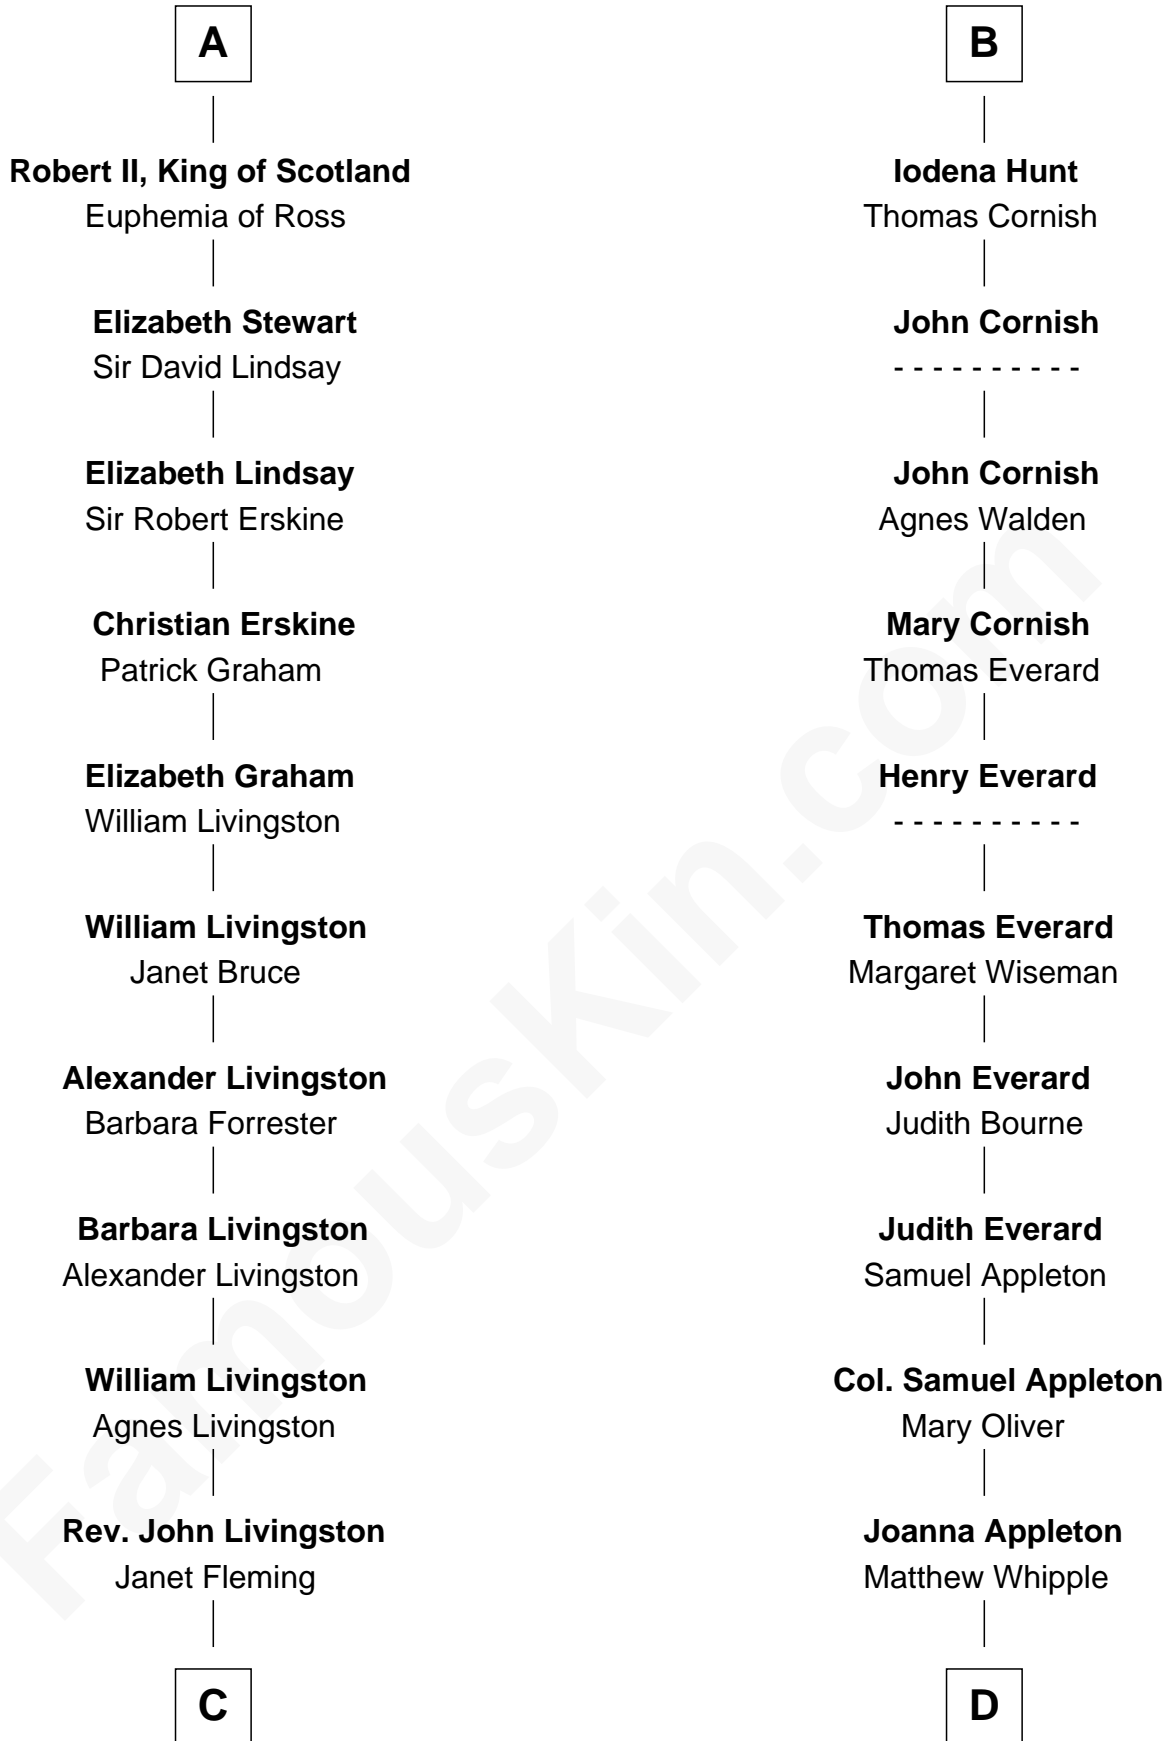

## Relationship Chart of

### Philip Livingston

*Signer of the Declaration of Independence*

18th cousin 1 time removed of

### General William Whipple

*Signer of the Declaration of Independence*

**C**

**Robert Livingston**

Alida Schuyler

**Philip Livingston**

Catrina Van Brugh

**Philip Livingston**