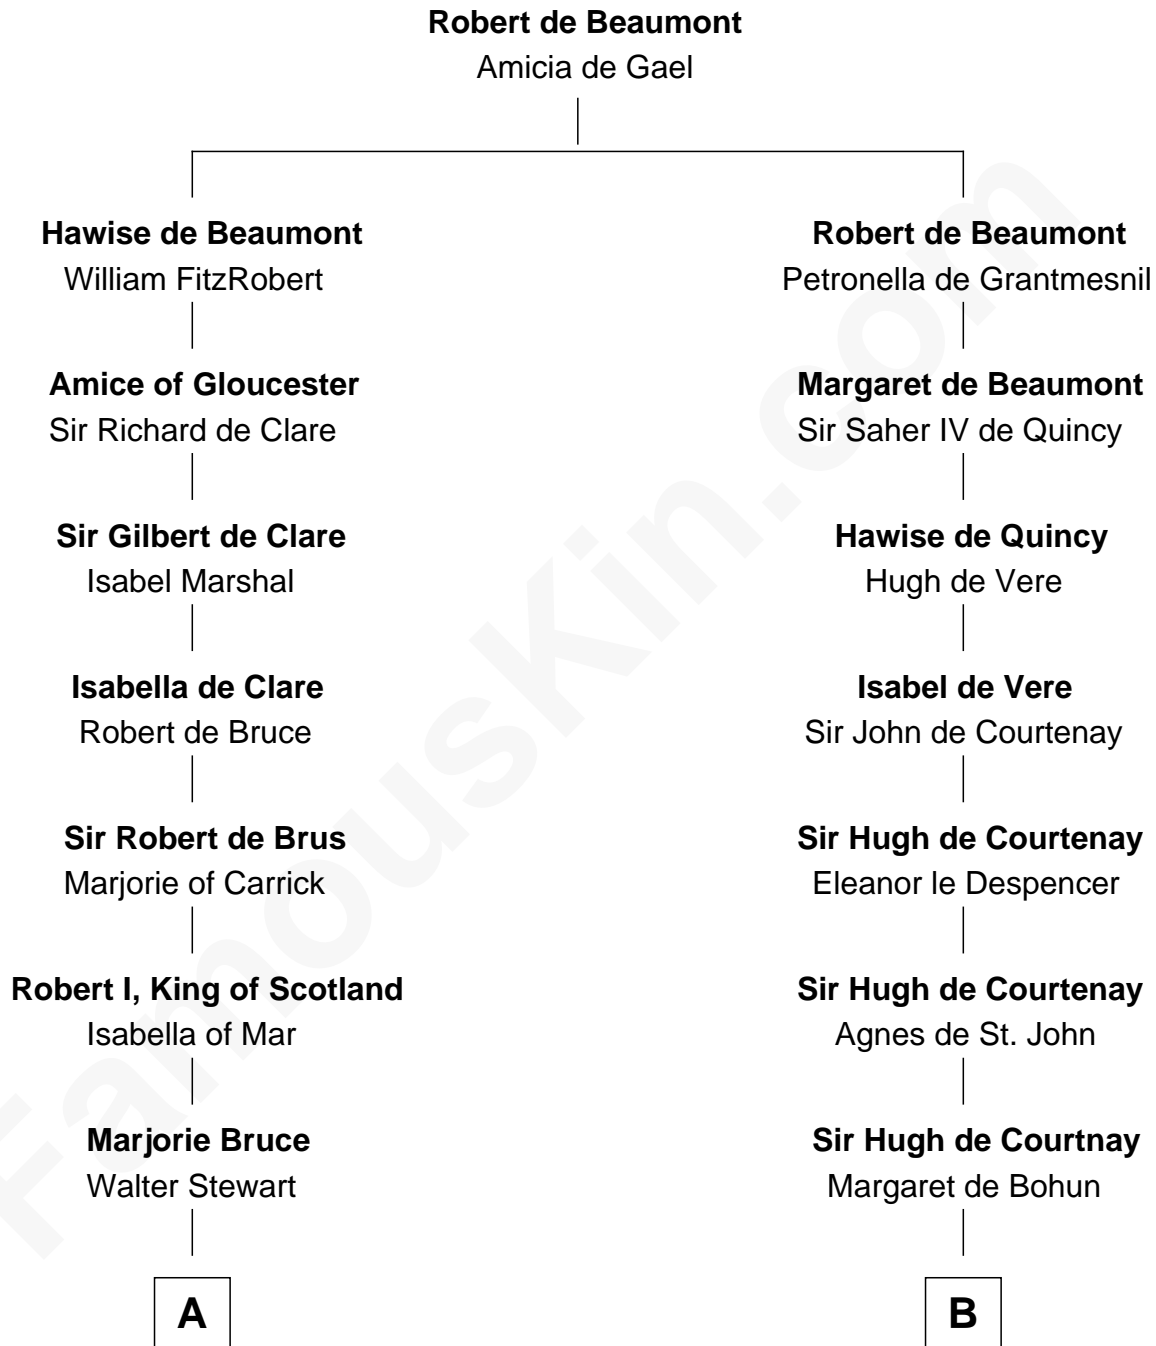

FamousKin.com

Relationship Chart of

Philip Livingston

Signer of the Declaration of Independence

19th cousin 1 time removed of

General William Whipple

Signer of the Declaration of Independence

C

Robert Livingston

Alida Schuyler

Philip Livingston

Catrina Van Brugh

Philip Livingston

Signer of Declaration of Independence

D

Mary Oliver

Col. Samuel Appleton

Joanna Appleton

Matthew Whipple

William Whipple

Mary Cutts

General William Whipple

Signer of Declaration of Independence

FamousKin.com