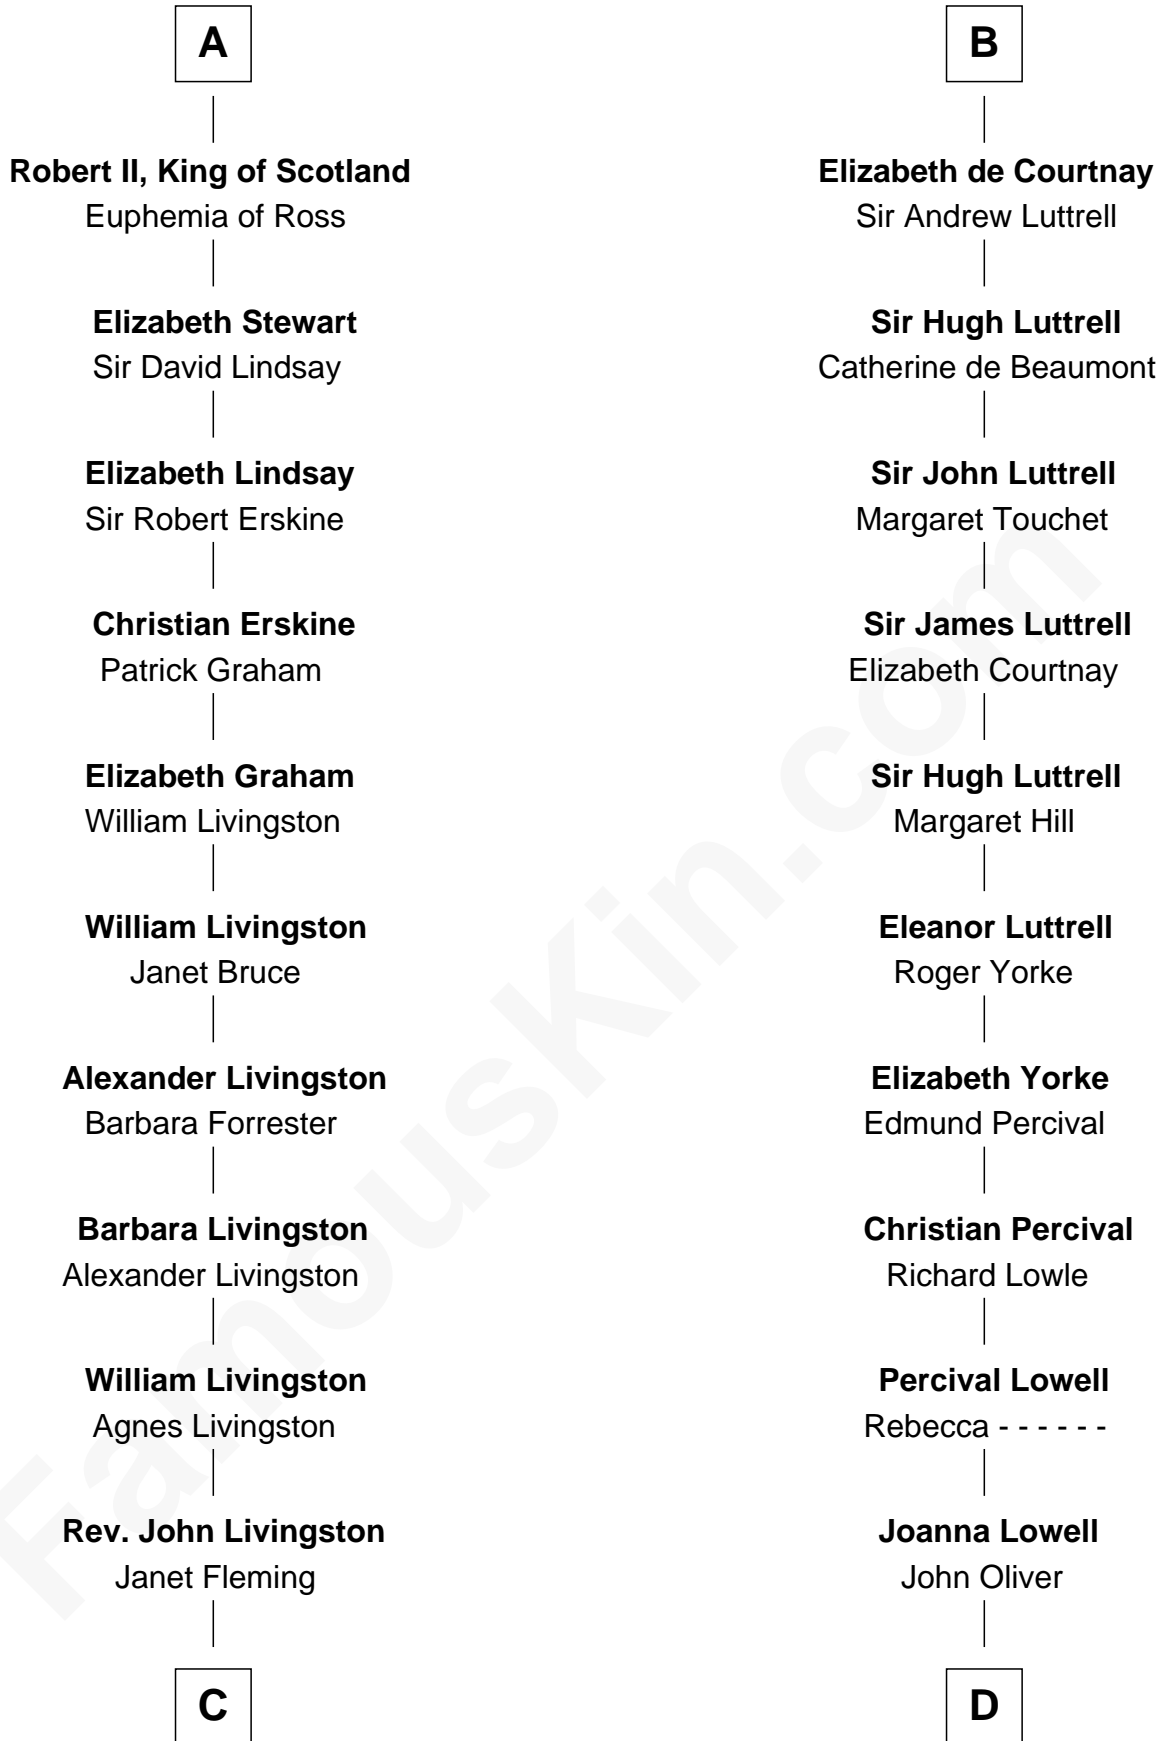

FamousKin.com

Relationship Chart of

Philip Livingston

Signer of the Declaration of Independence

19th cousin 1 time removed of

General William Whipple

Signer of the Declaration of Independence

C

Robert Livingston

Alida Schuyler

Philip Livingston

Catrina Van Brugh

Philip Livingston

Signer of Declaration of Independence

D

Mary Oliver