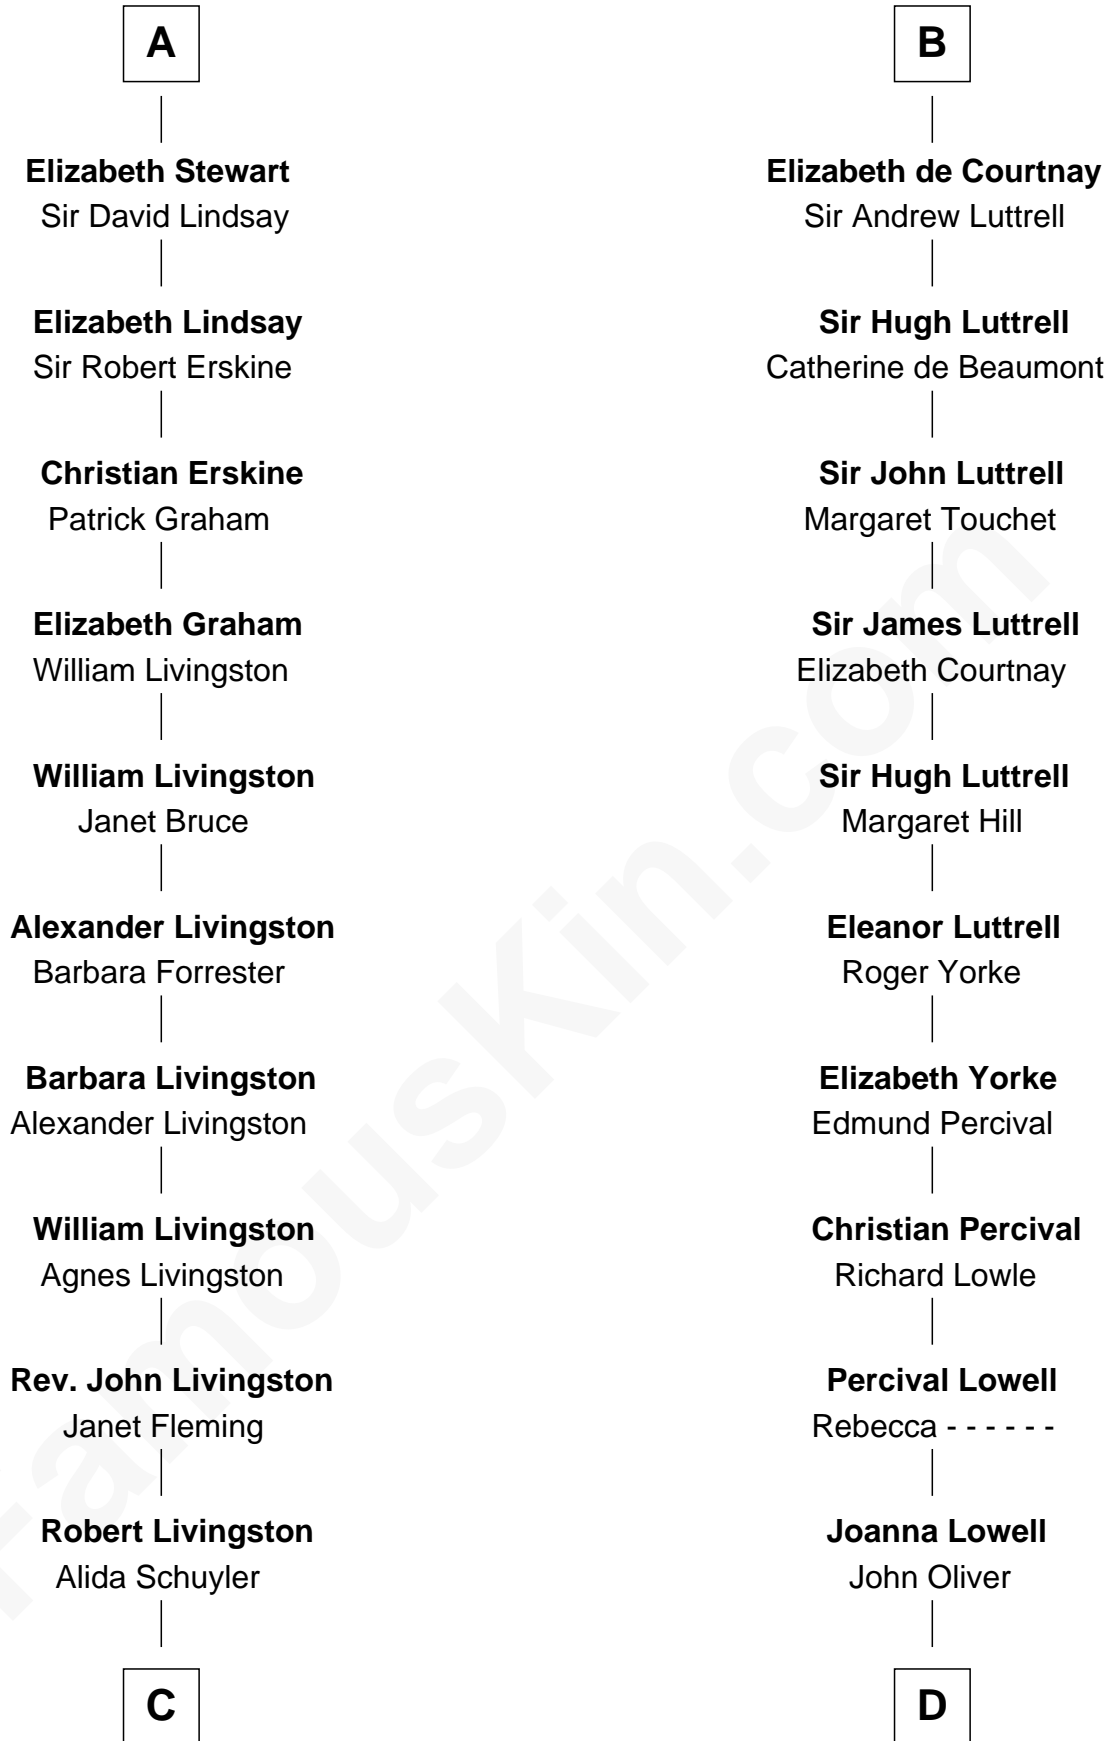

FamousKin.com

Relationship Chart of

Philip Livingston

Signer of the Declaration of Independence

18th cousin 2 times removed of

General William Whipple

Signer of the Declaration of Independence

C

Philip Livingston
Catrina Van Brugh

Philip Livingston
Signer of Declaration of Independence

D

Mary Oliver
Col. Samuel Appleton

Joanna Appleton
Matthew Whipple

William Whipple
Mary Cutts

General William Whipple
Signer of Declaration of Independence