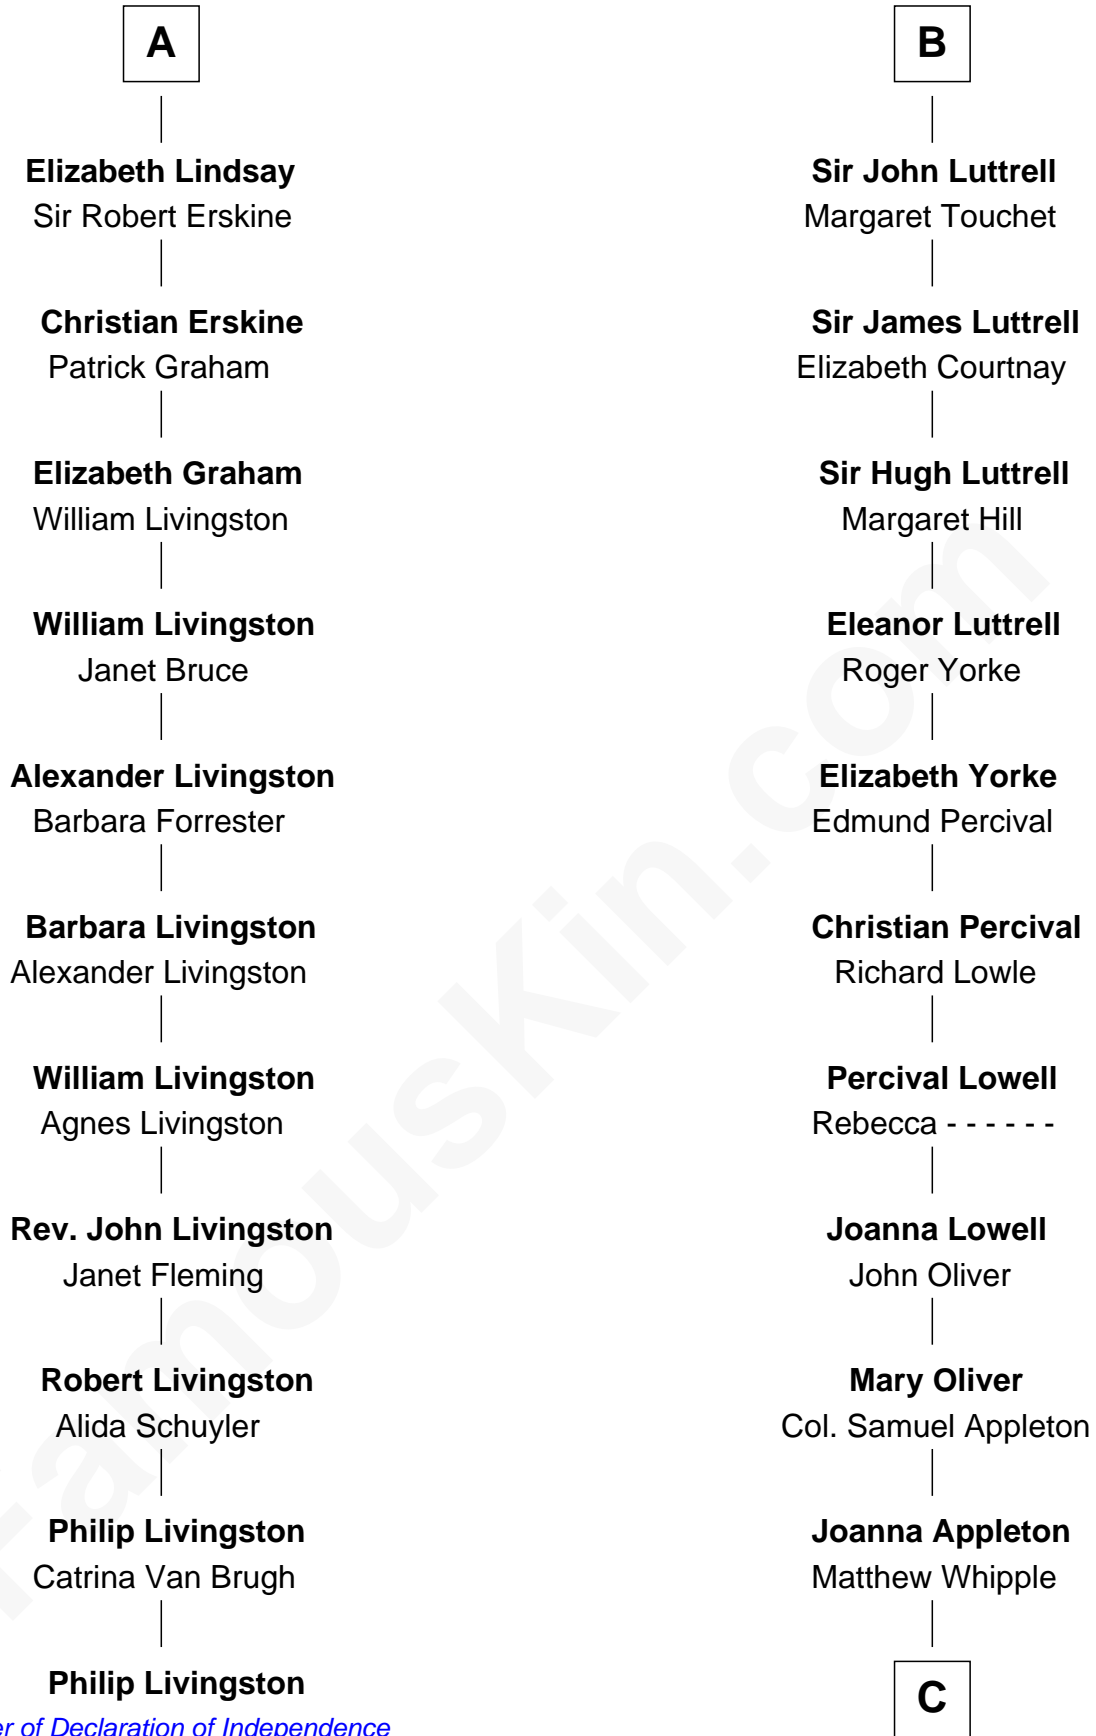

FamousKin.com

Relationship Chart of

Philip Livingston

Signer of the Declaration of Independence

17th cousin 1 time removed of

General William Whipple

Signer of the Declaration of Independence

C

William Whipple

Mary Cutts

General William Whipple

Signer of Declaration of Independence

FamousKin.com