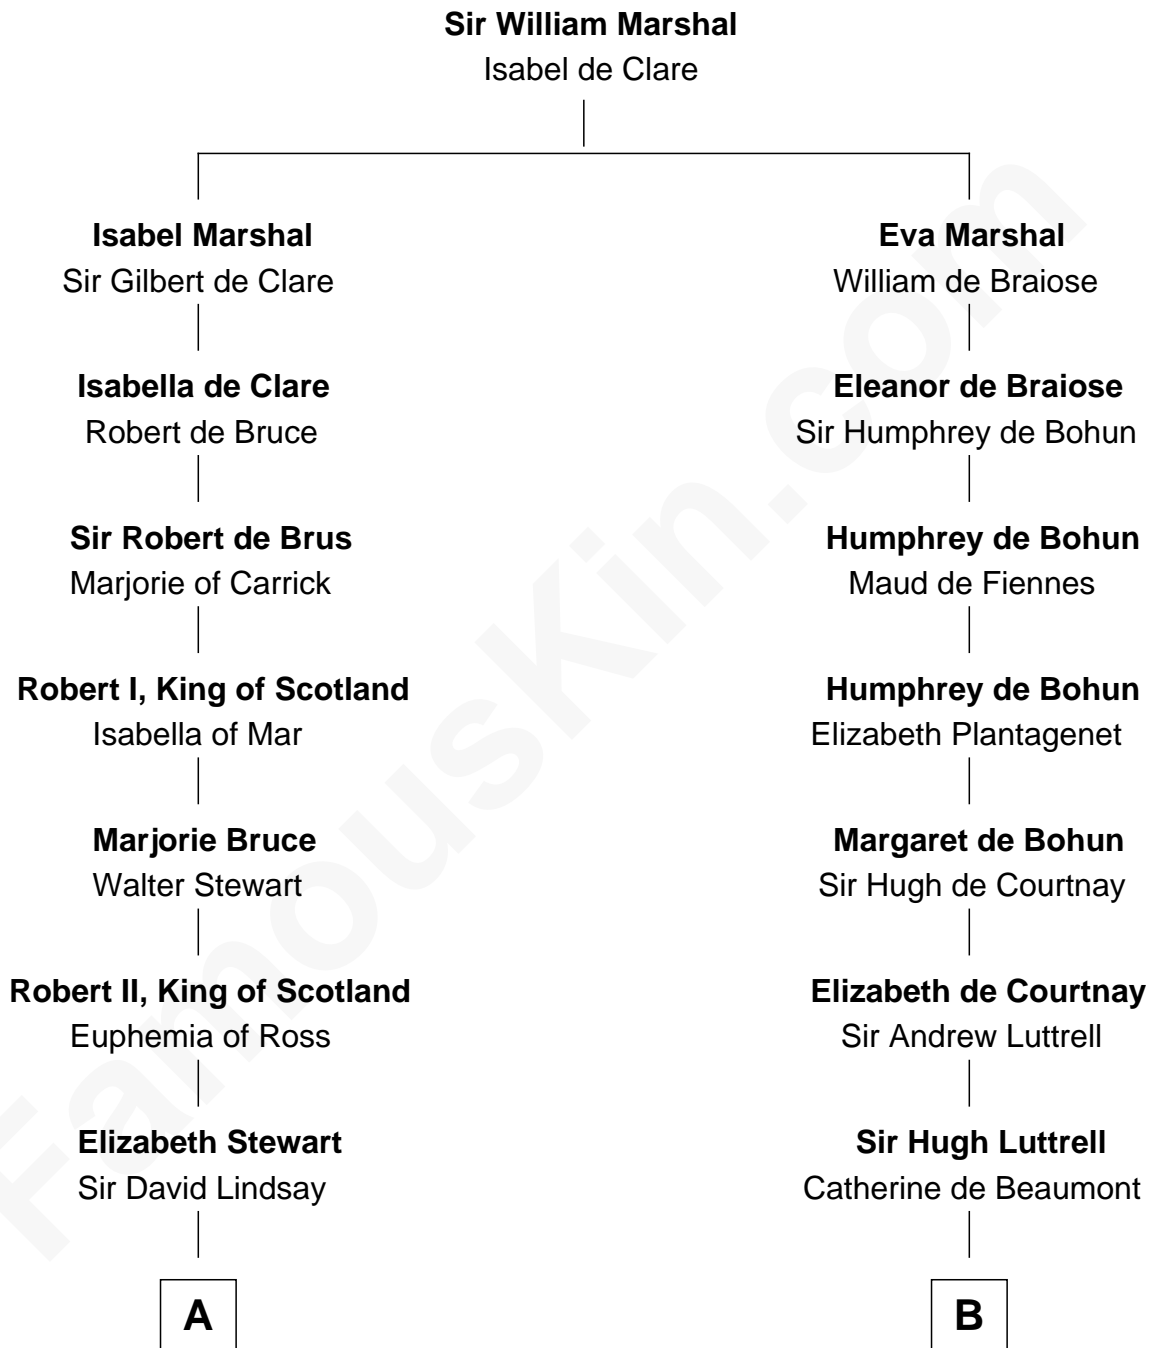

FamousKin.com

Relationship Chart of

Philip Livingston

Signer of the Declaration of Independence

17th cousin 1 time removed of

General William Whipple

Signer of the Declaration of Independence

C

William Whipple

Mary Cutts

General William Whipple

Signer of Declaration of Independence

FamousKin.com