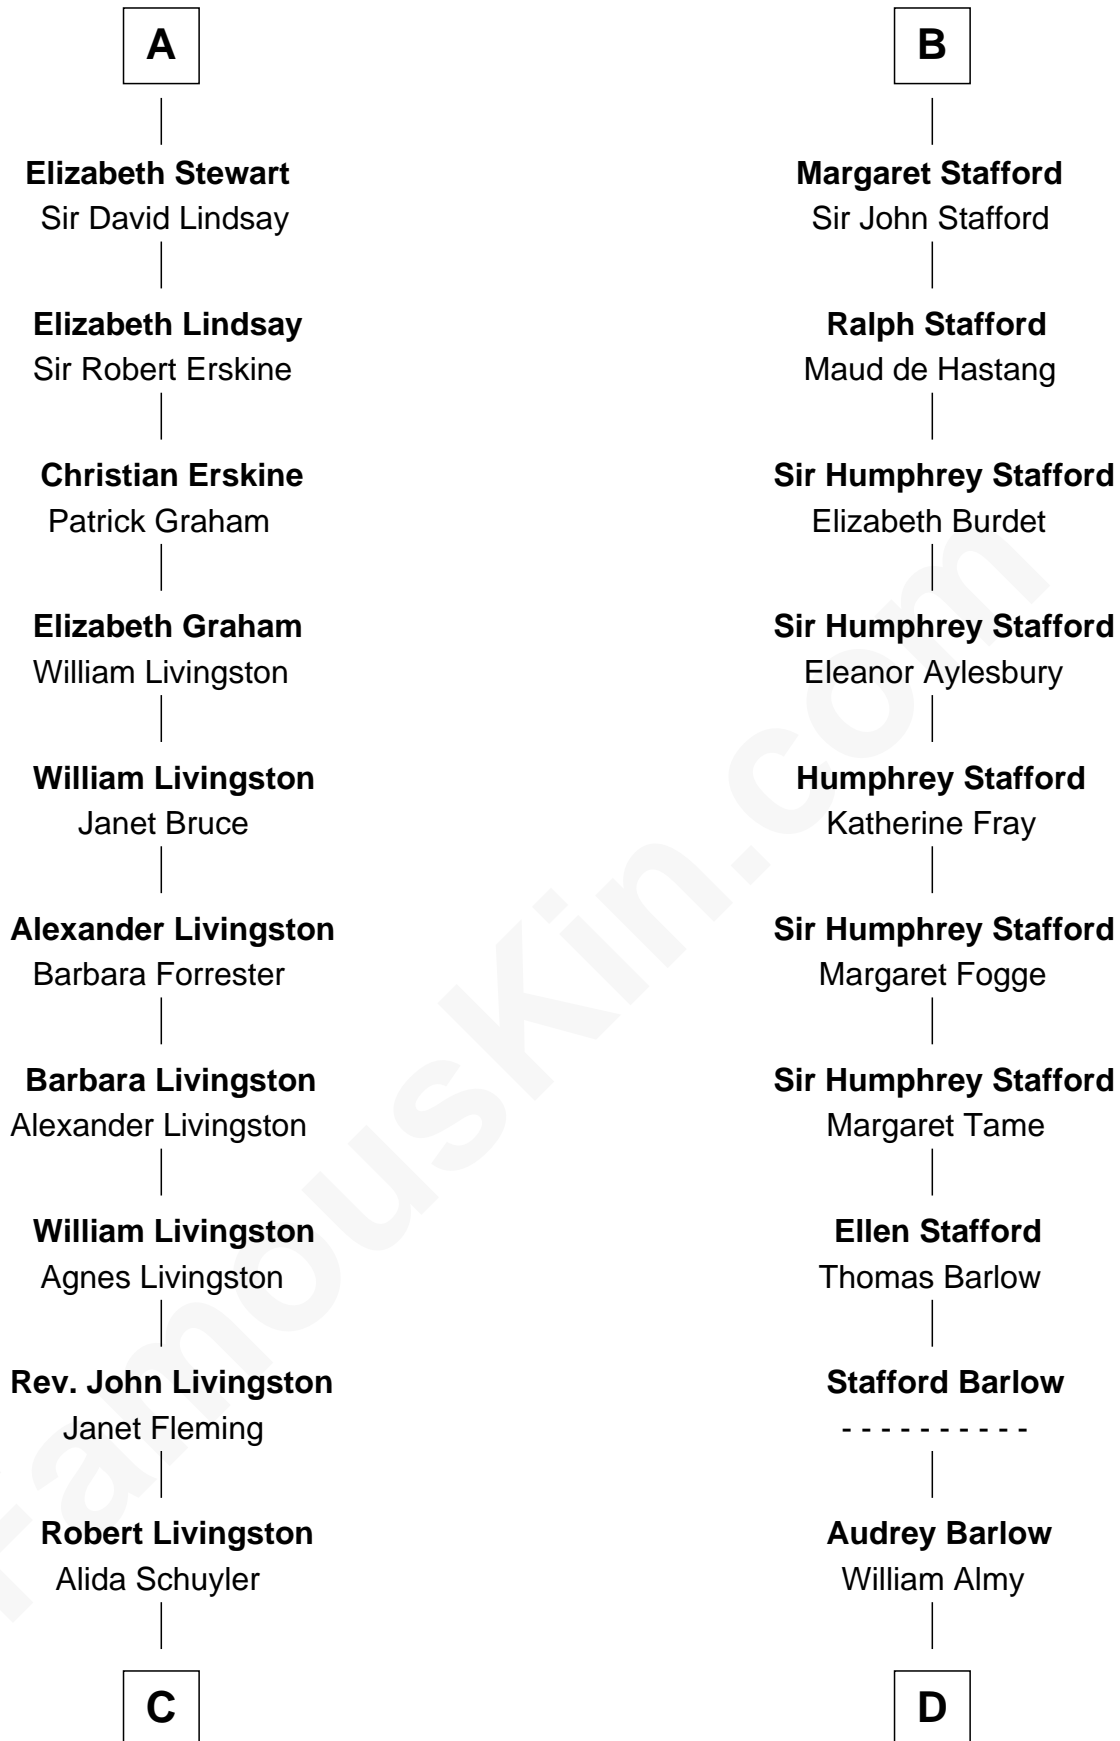

## Relationship Chart of

### Philip Livingston

*Signer of the Declaration of Independence*

**18th cousin 3 times removed of**

### Robert Townsend

*Member of the Culper Spy Ring during the American Revolution*

**C**

**Philip Livingston**  
Catrina Van Brugh

**Philip Livingston**  
*Signer of Declaration of Independence*

**D**

**Job Almy**  
Mary Unthank