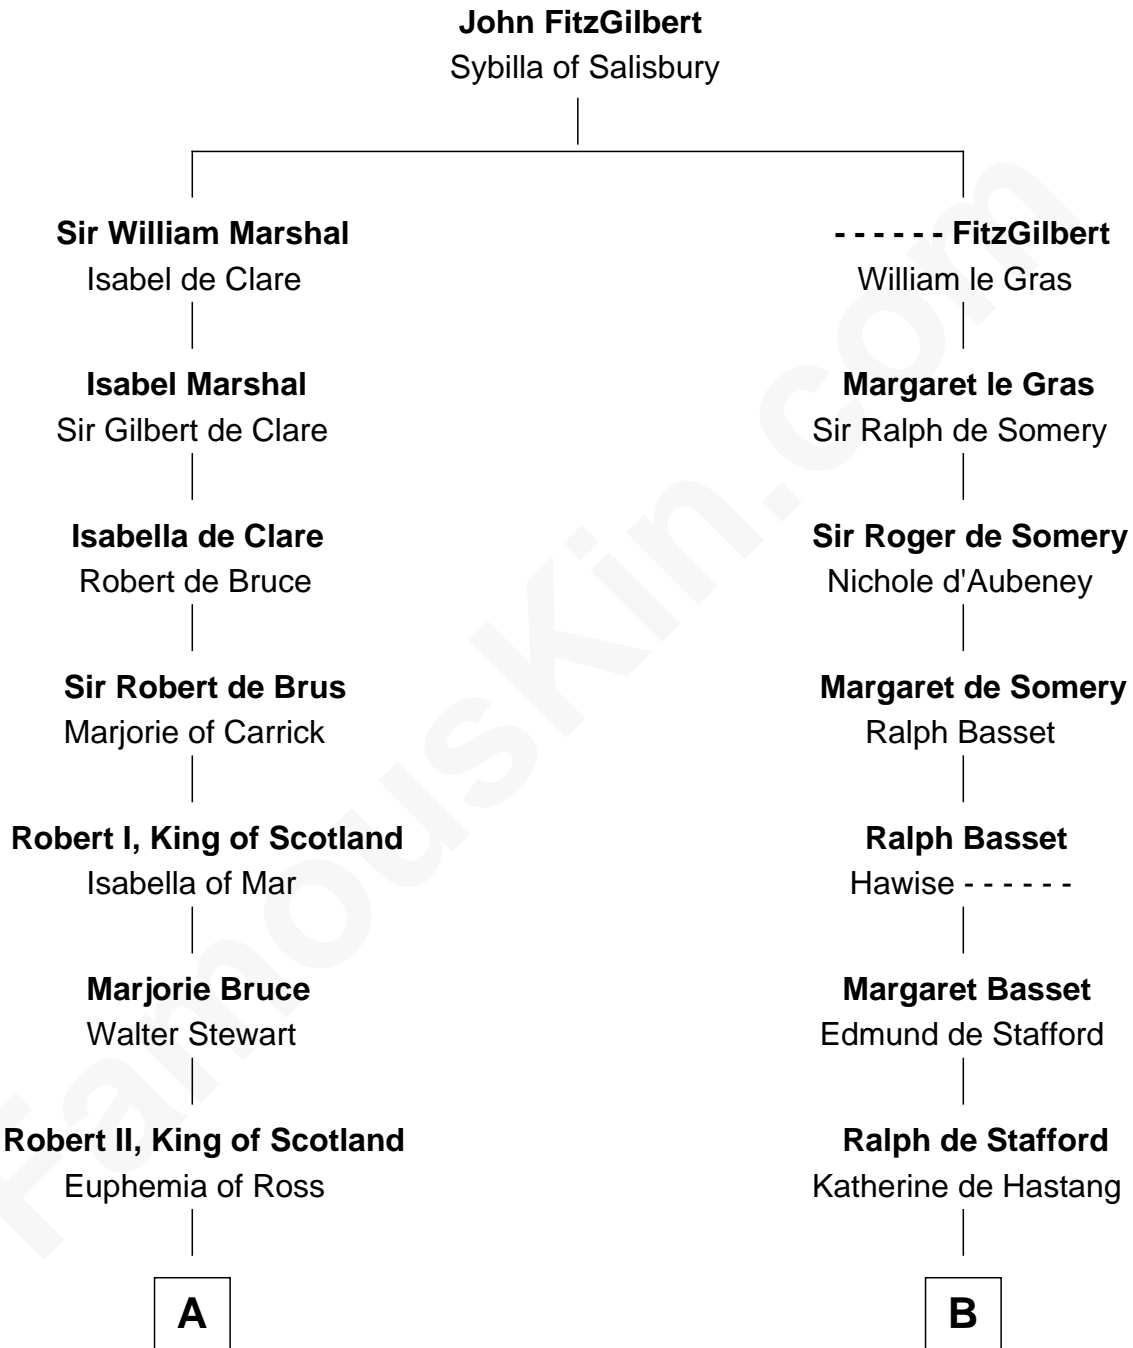

## Relationship Chart of

### Philip Livingston

*Signer of the Declaration of Independence*

**18th cousin 3 times removed of**

### Robert Townsend

*Member of the Culper Spy Ring during the American Revolution*

**C**

**Philip Livingston**  
Catrina Van Brugh

**Philip Livingston**  
*Signer of Declaration of Independence*

**D**

**Job Almy**  
Mary Unthank