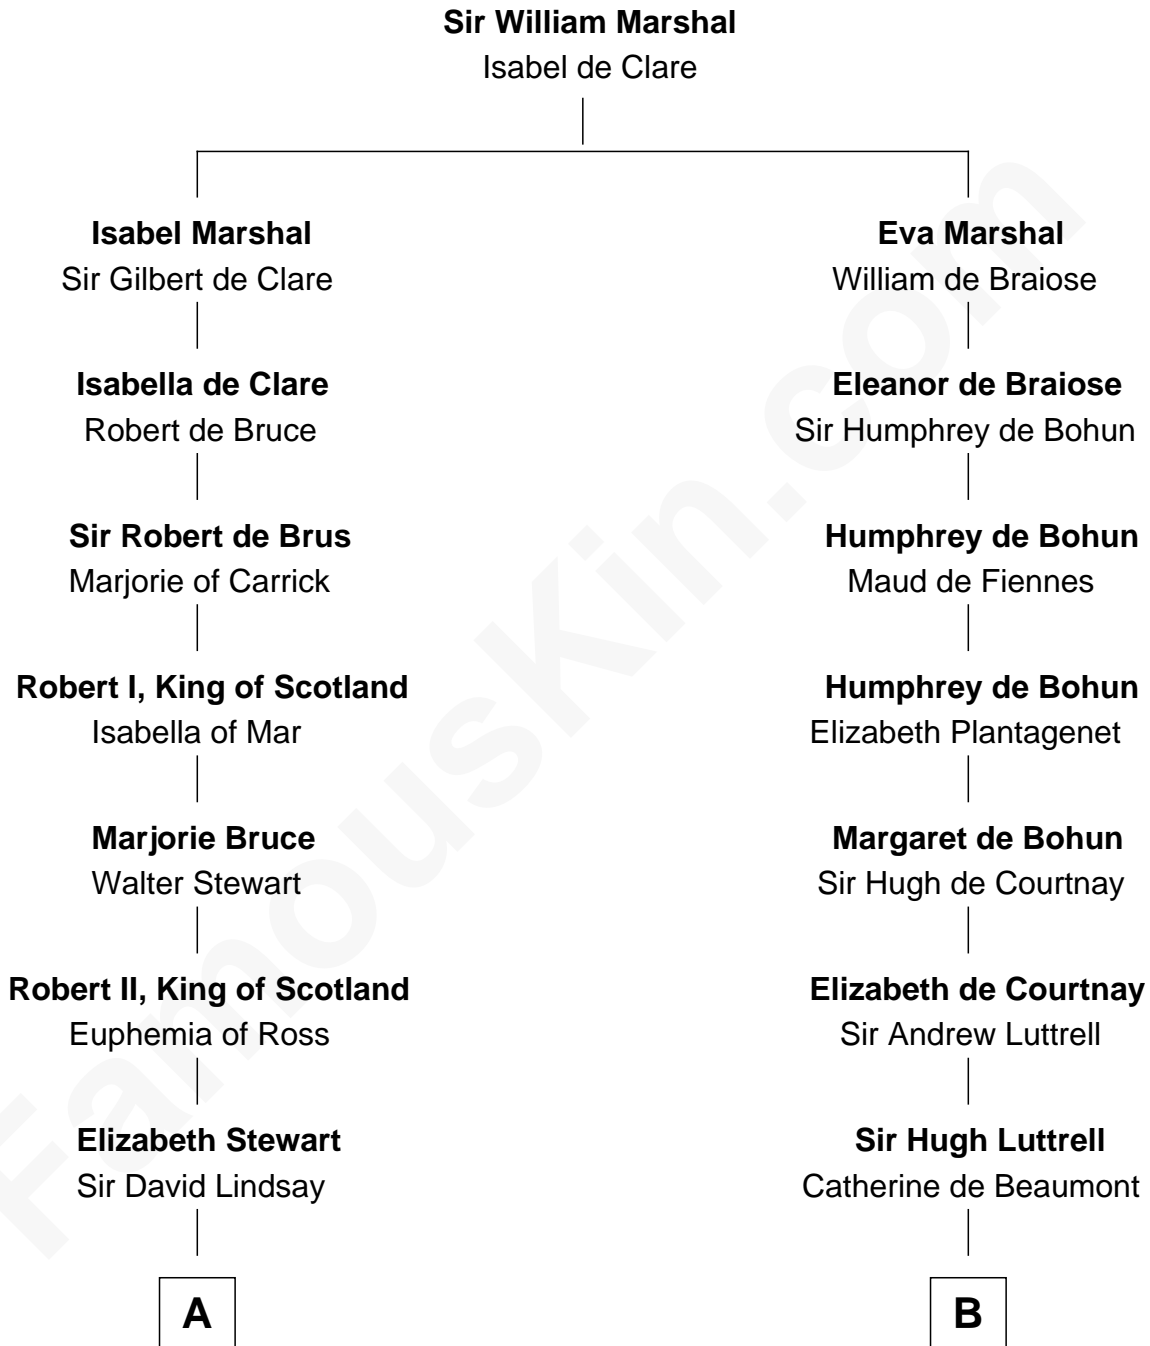

FamousKin.com

Relationship Chart of

Philip Livingston

Signer of the Declaration of Independence

17th cousin of

Caleb Brewster

Member of the Culper Spy Ring during the American Revolution

A

Elizabeth Lindsay
Sir Robert Erskine

Christian Erskine
Patrick Graham

Elizabeth Graham
William Livingston

William Livingston
Janet Bruce

Alexander Livingston
Barbara Forrester

Barbara Livingston
Alexander Livingston