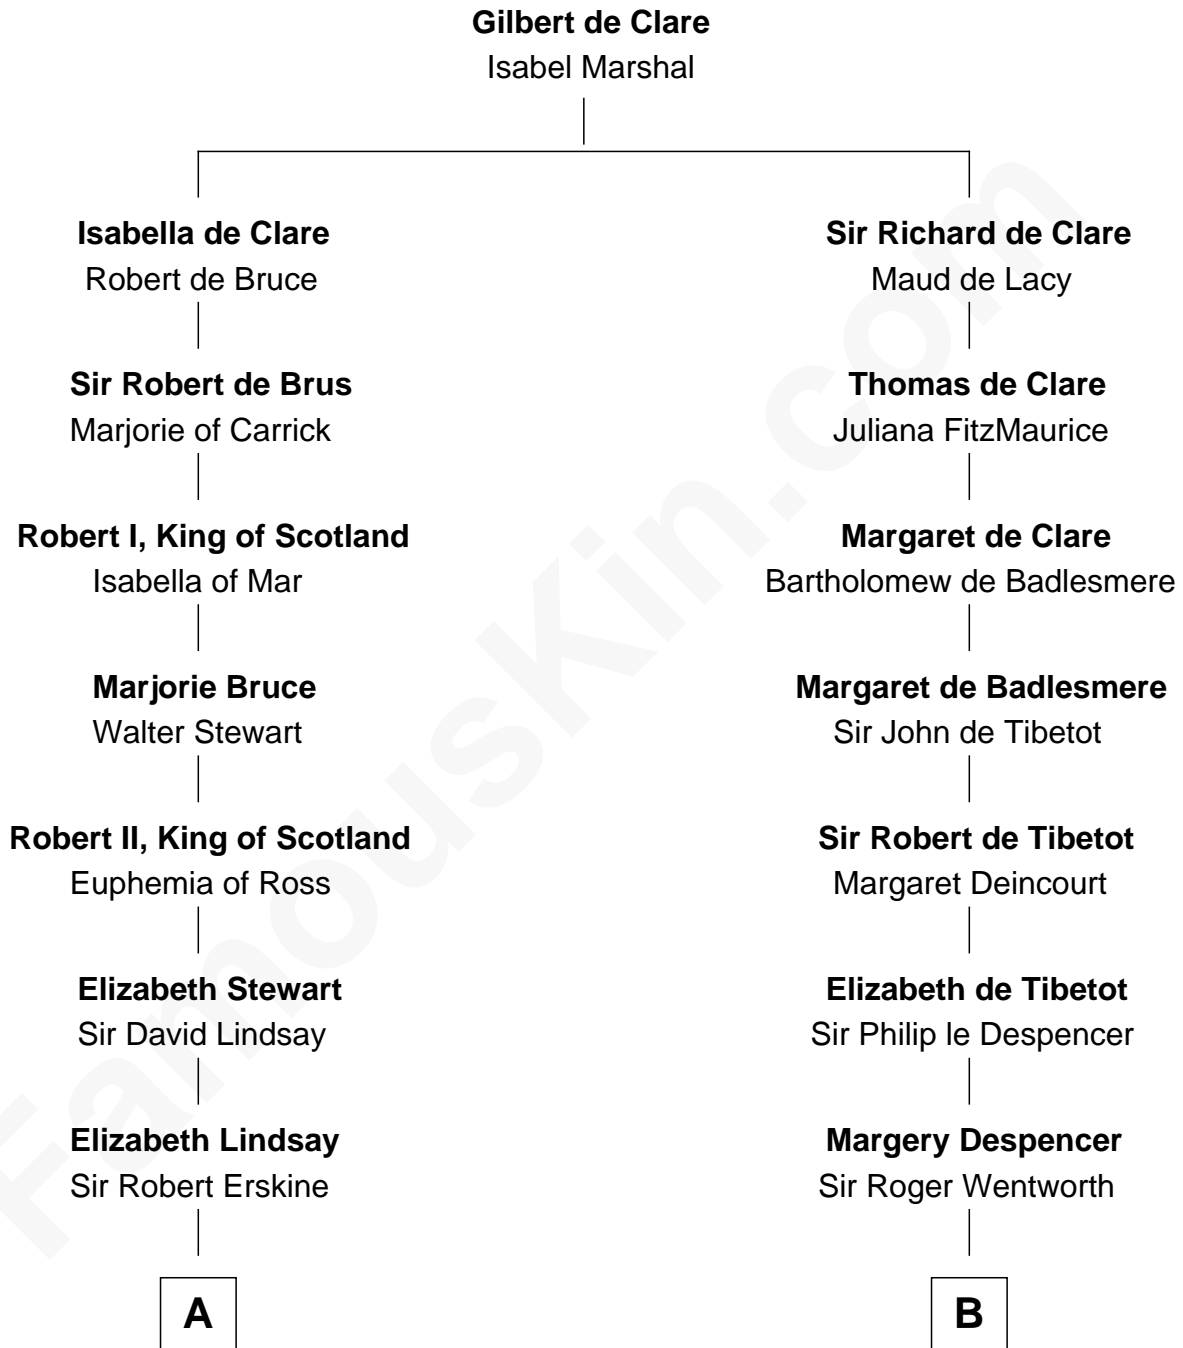

FamousKin.com

Relationship Chart of

Philip Livingston

Signer of the Declaration of Independence

16th cousin of

Caesar Rodney

Signer of the Declaration of Independence

A

Alice Caesar

William Rodney

Rachel - - - - -

Capt. William Rodney

Sarah Jones

Caesar Rodney

Elizabeth Crawford

Caesar Rodney