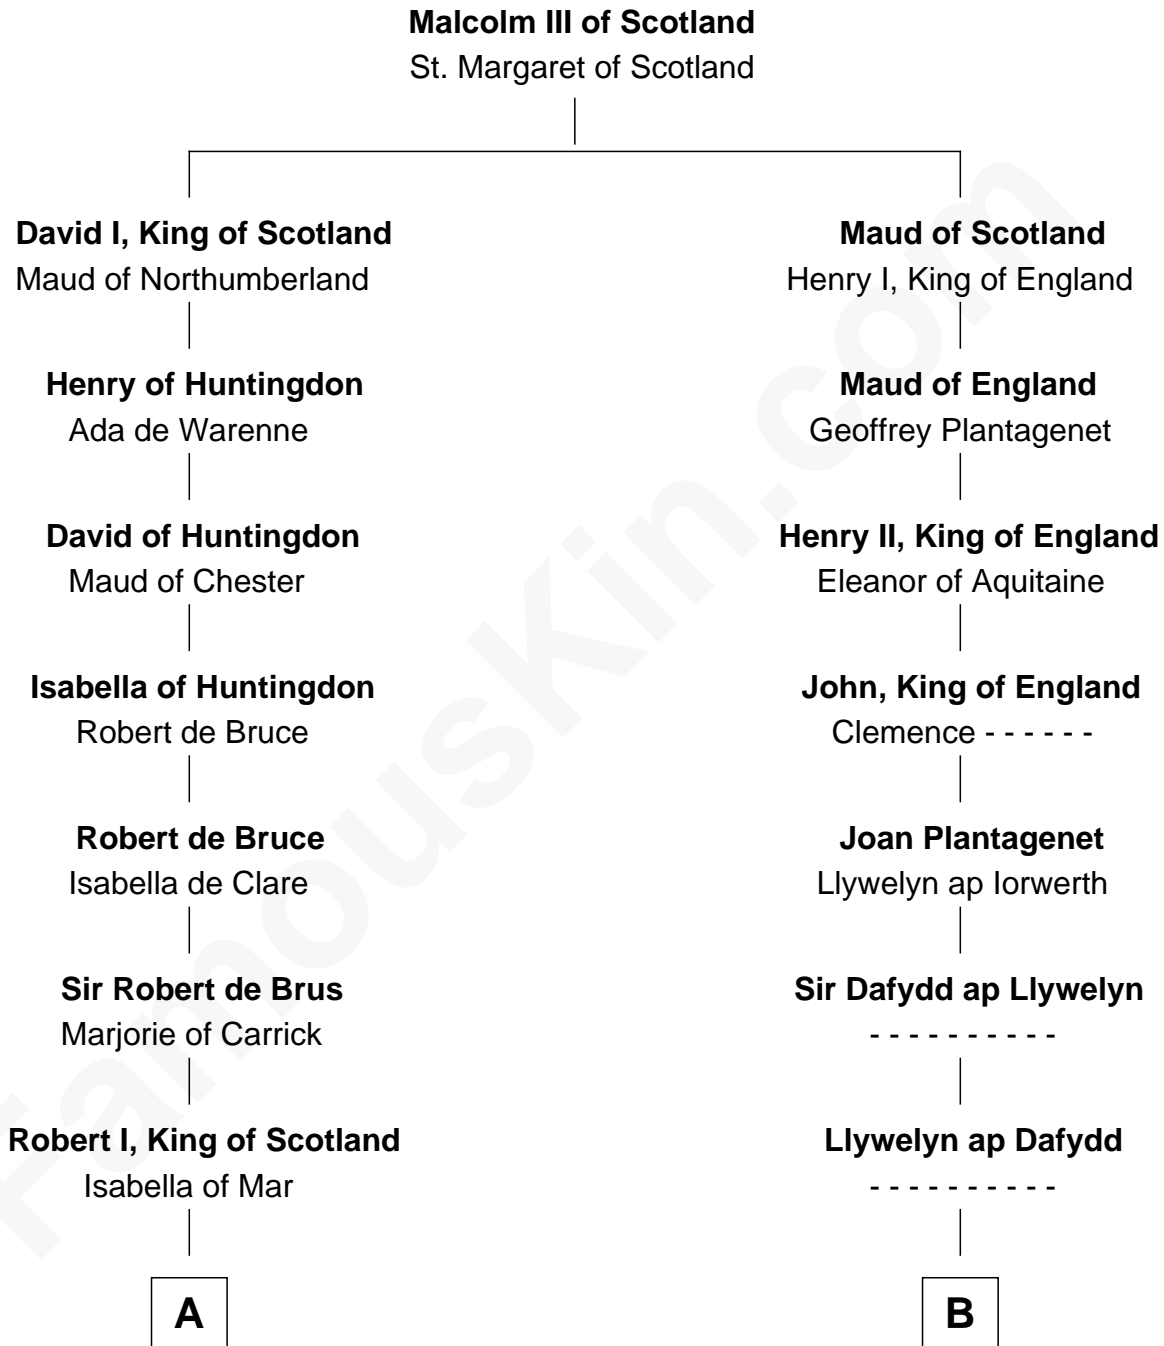

FamousKin.com

Relationship Chart of

Philip Livingston

Signer of the Declaration of Independence

20th cousin 1 time removed of

Elihu Yale

Benefactor and Namesake of Yale College

C