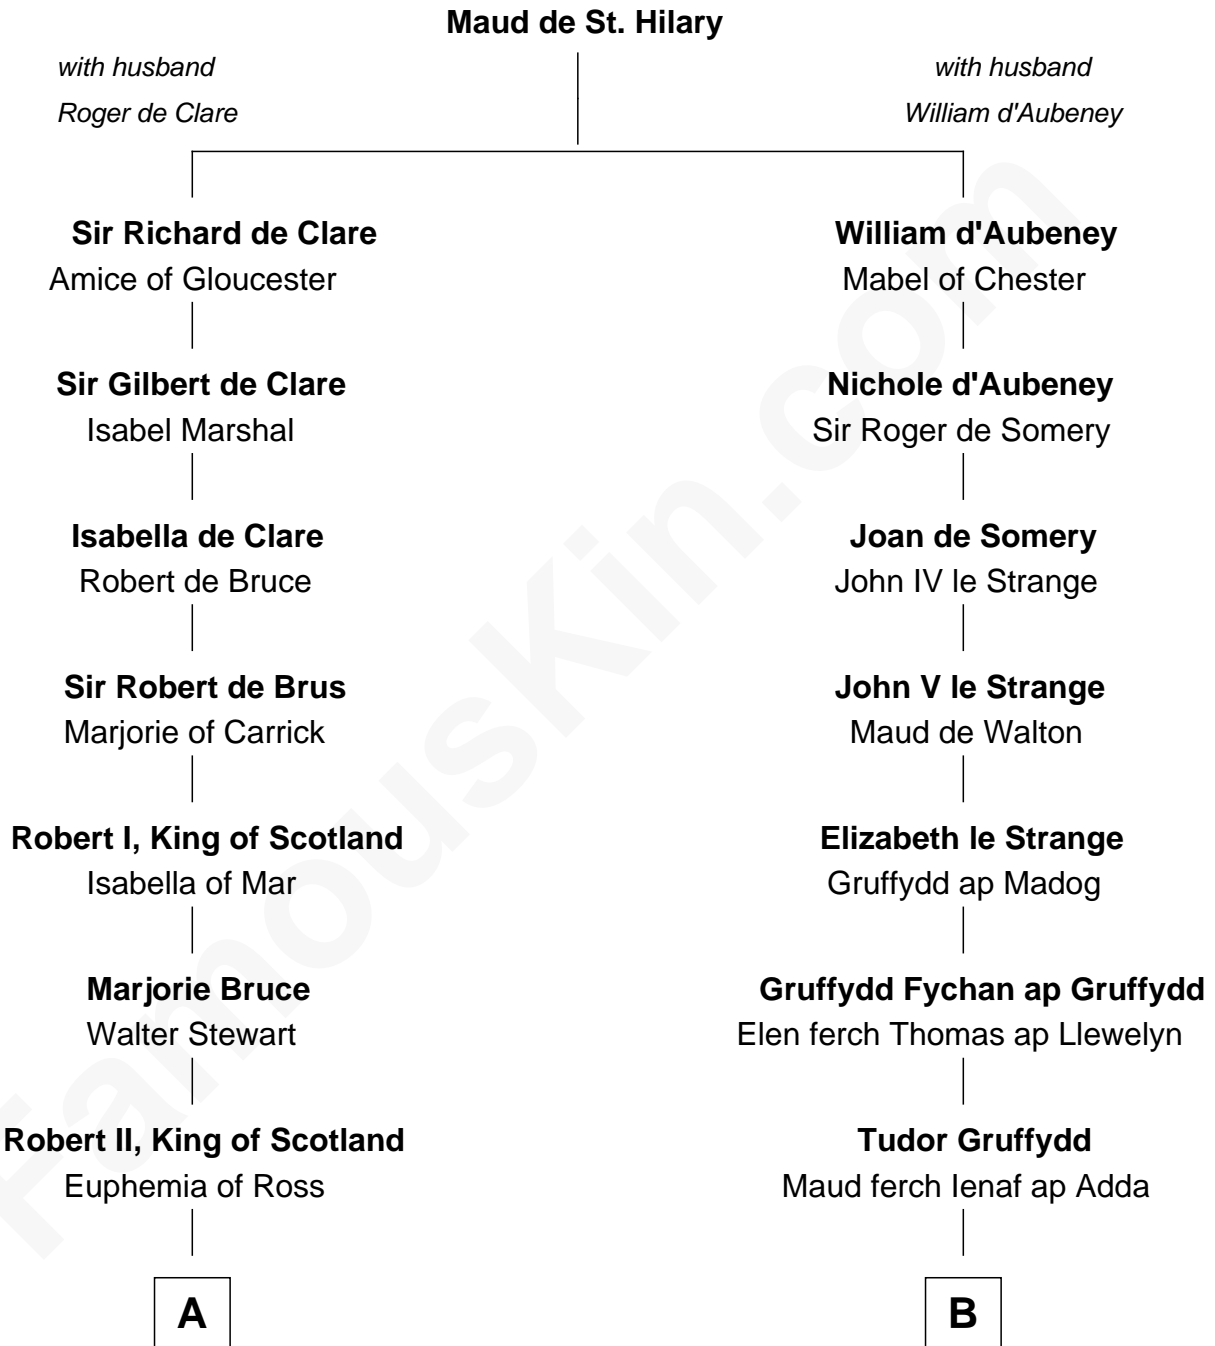

FamousKin.com

Relationship Chart of

Philip Livingston

Signer of the Declaration of Independence

14th cousin 4 times removed of

Elihu Yale

Benefactor and Namesake of Yale College

C

Philip Livingston
Catrina Van Brugh

Philip Livingston
Signer of Declaration of Independence

FamousKin.com