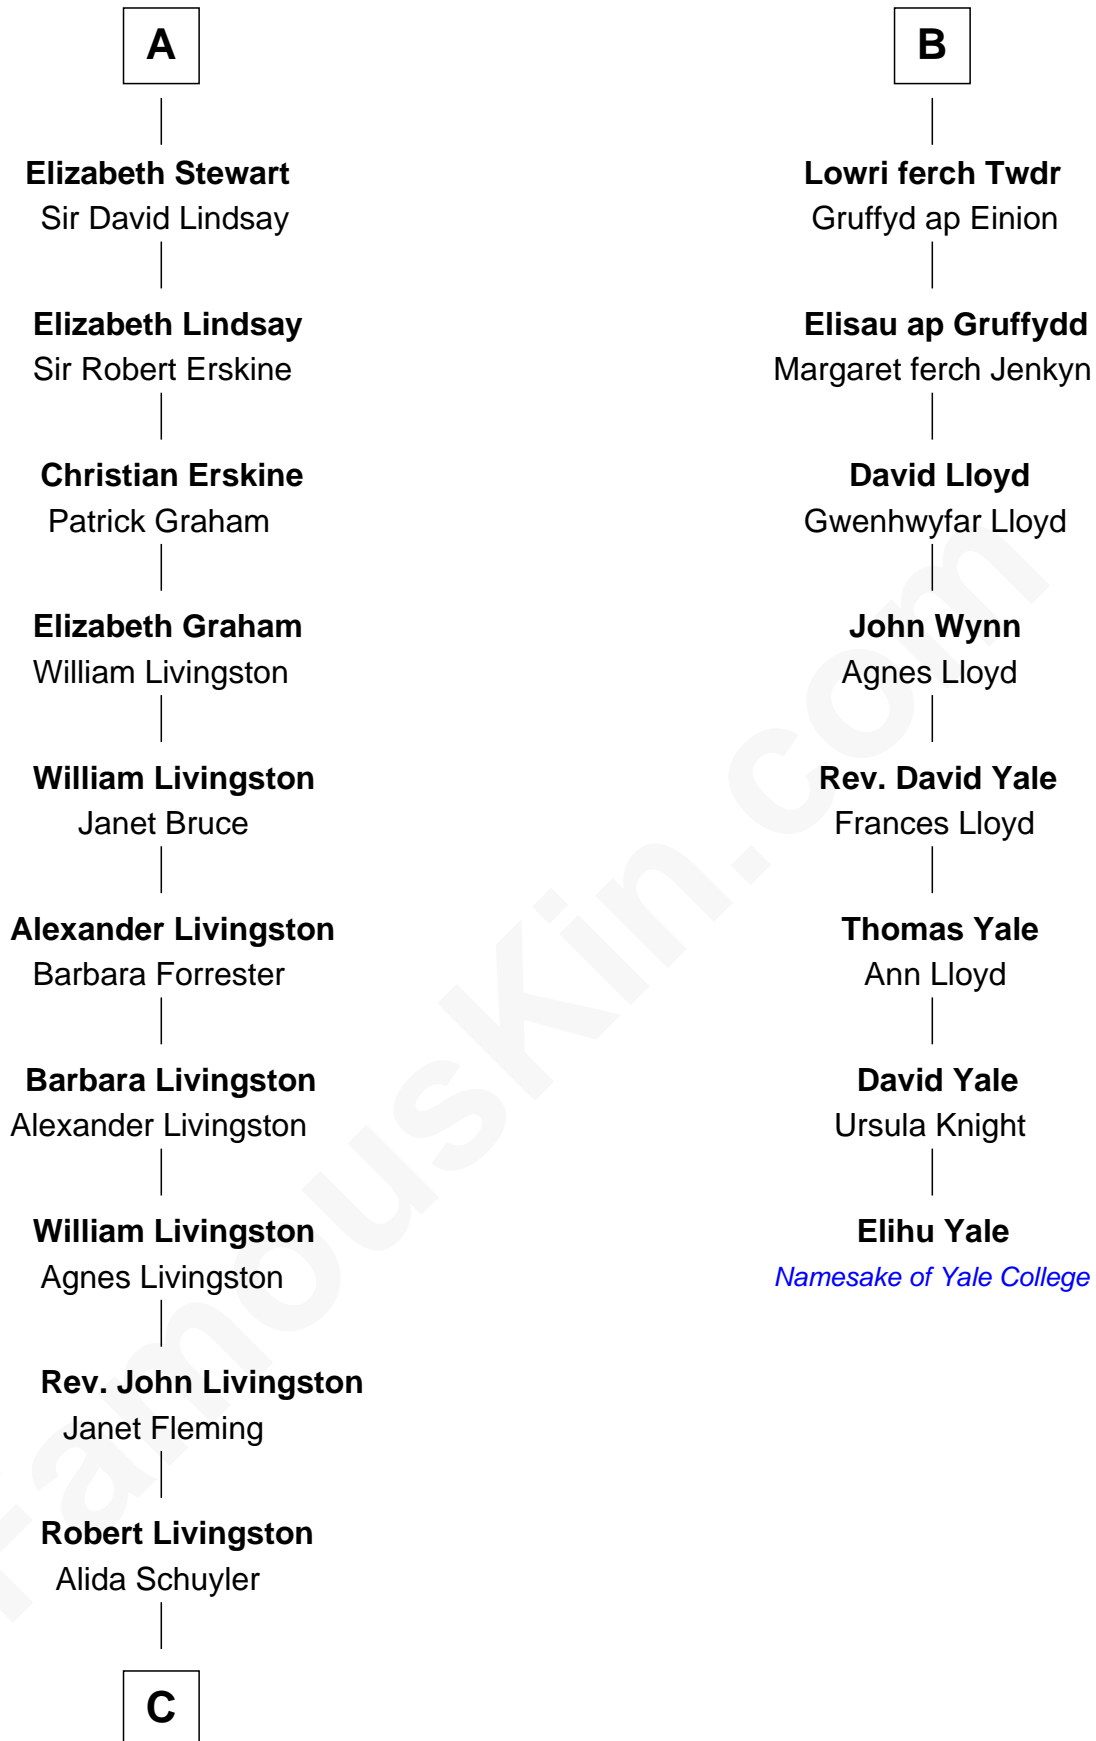

FamousKin.com

Relationship Chart of

Philip Livingston

Signer of the Declaration of Independence

14th cousin 4 times removed of

Elihu Yale

Benefactor and Namesake of Yale College

C

Philip Livingston
Catrina Van Brugh

Philip Livingston
Signer of Declaration of Independence

FamousKin.com