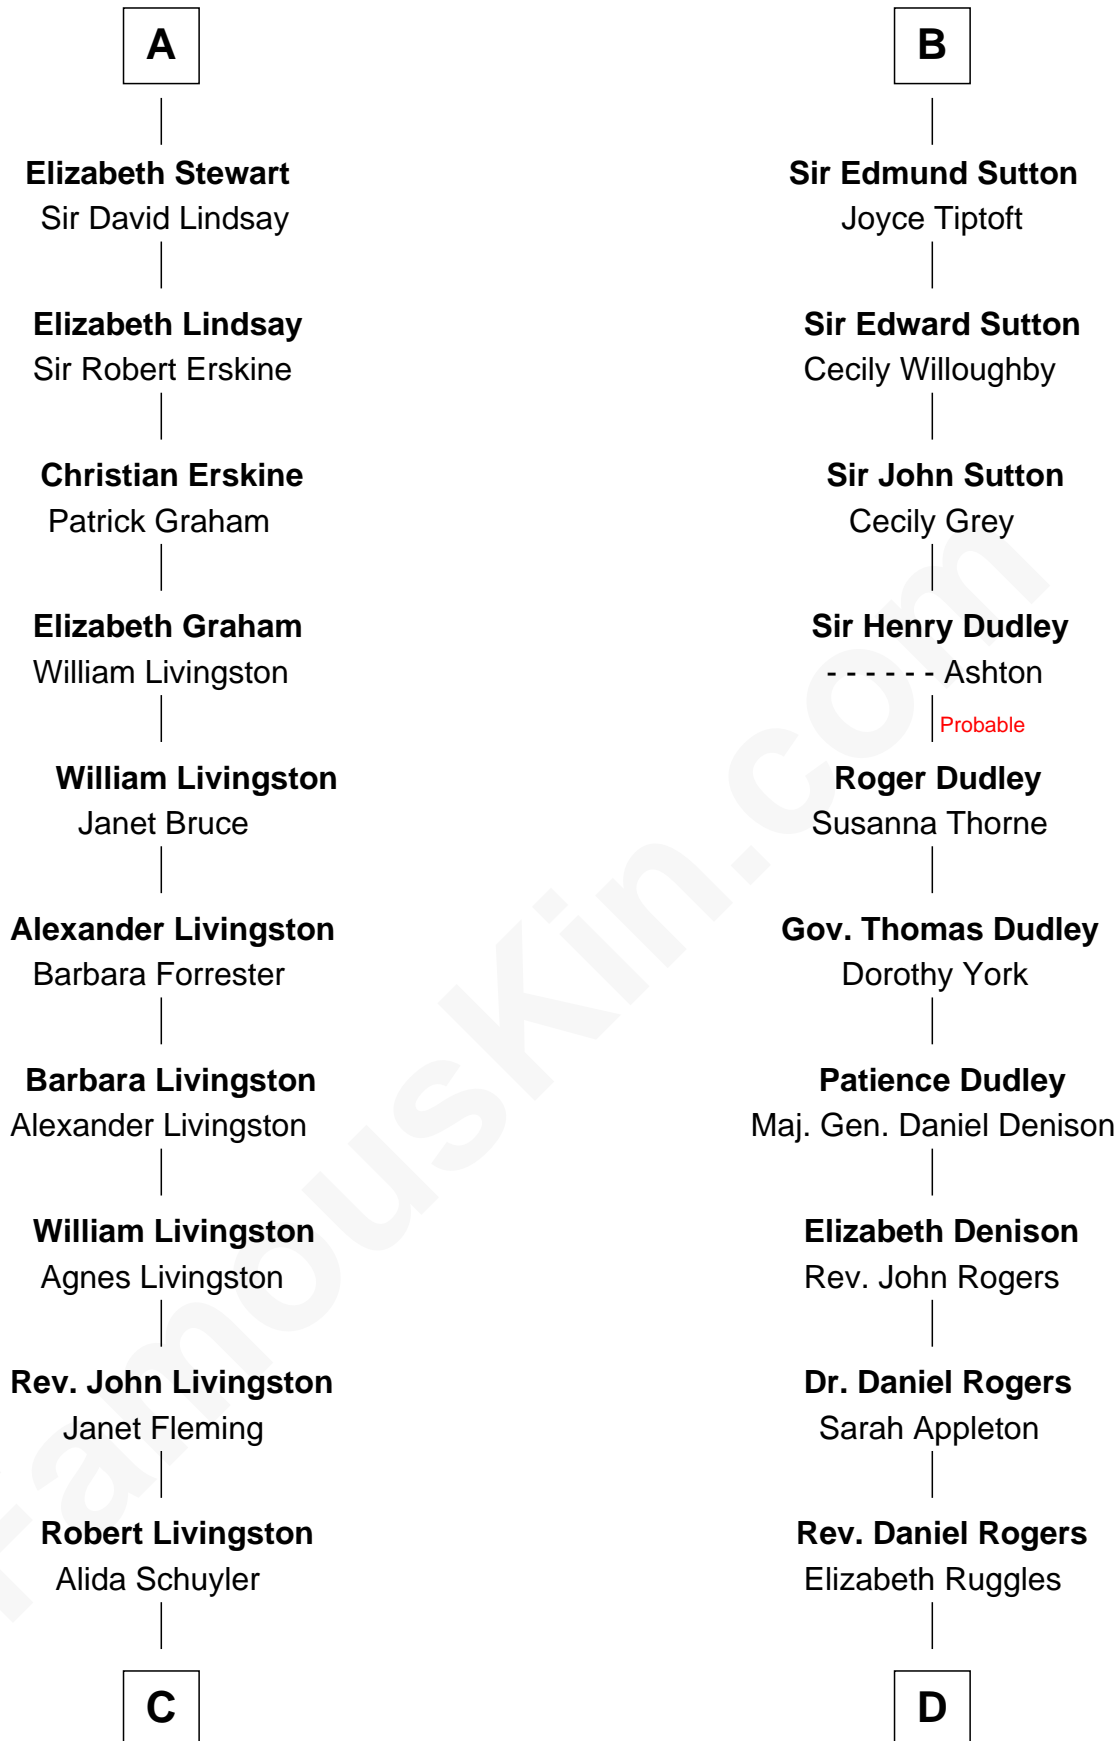

## Relationship Chart of

### Philip Livingston

*Signer of the Declaration of Independence*

18th cousin 2 times removed of

### Colonel Robert Gould Shaw

*U.S. Civil War leader of film "Glory" fame*

**C**

**Philip Livingston**  
Catrina Van Brugh

**Philip Livingston**  
*Signer of Declaration of Independence*

**D**

**Sarah Rogers**  
Samuel Parkman

**Elizabeth Willard Parkman**  
Robert Gould Shaw

**Francis George Shaw**  
Sarah Blake Sturgis

**Colonel Robert Gould Shaw**  
*Main character in film "Glory"*

FamousKin.com