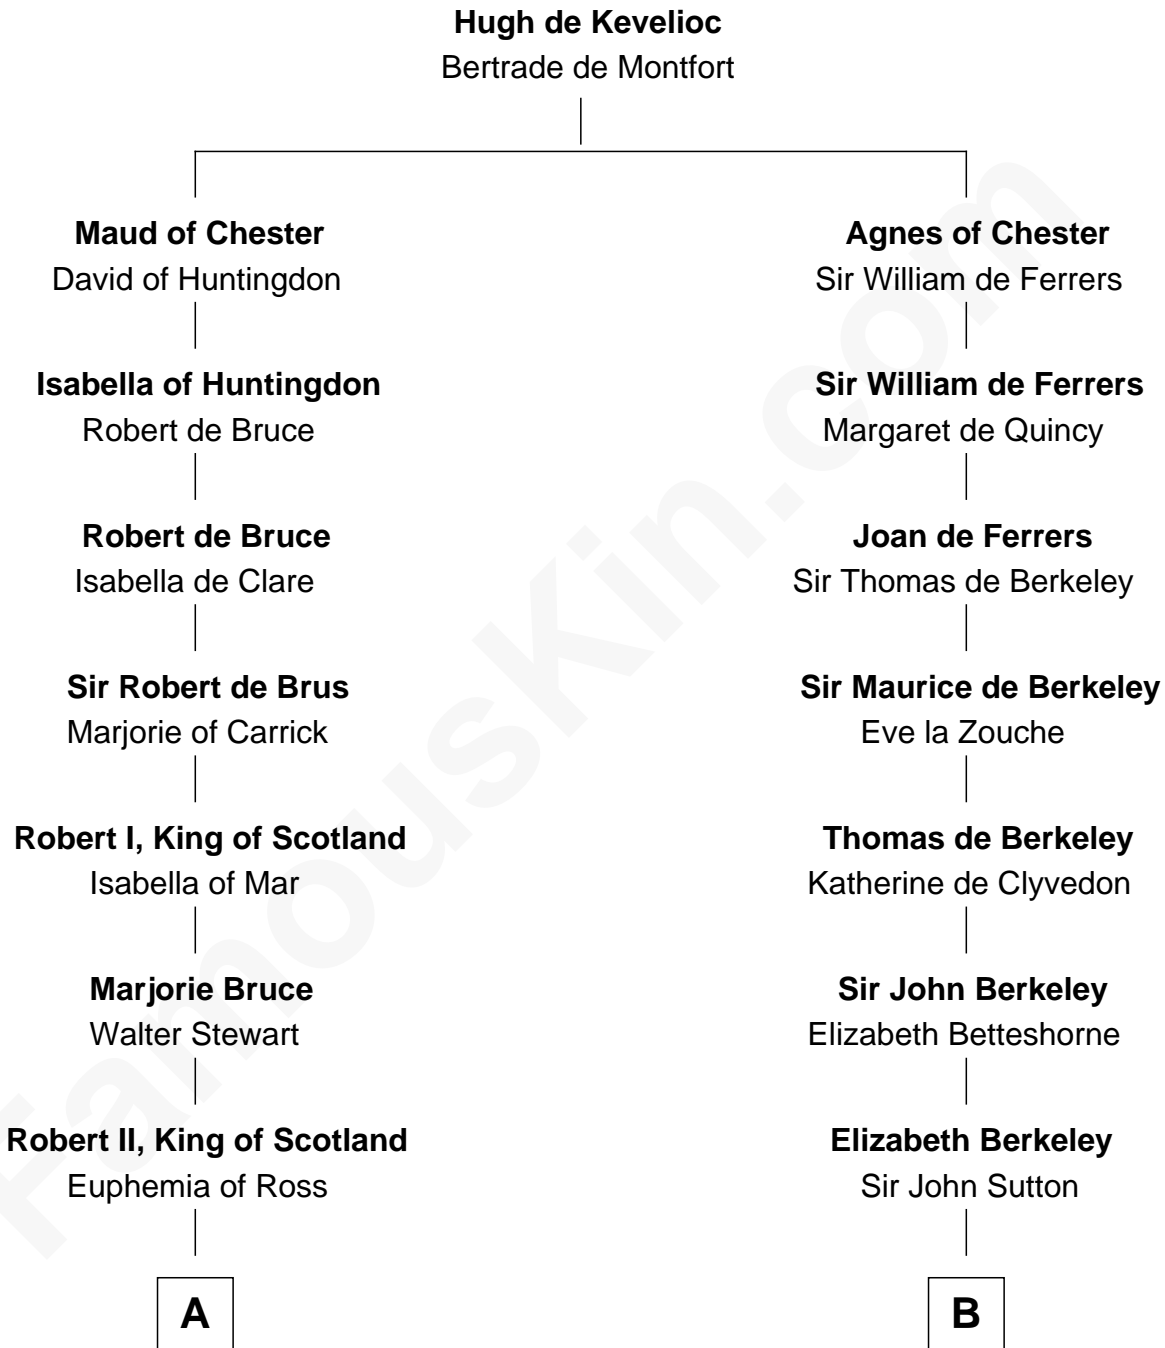

## Relationship Chart of

### Philip Livingston

*Signer of the Declaration of Independence*

18th cousin 2 times removed of

### Colonel Robert Gould Shaw

*U.S. Civil War leader of film "Glory" fame*

**C**

**Philip Livingston**  
Catrina Van Brugh

**Philip Livingston**  
*Signer of Declaration of Independence*

**D**

**Sarah Rogers**  
Samuel Parkman

**Elizabeth Willard Parkman**  
Robert Gould Shaw

**Francis George Shaw**  
Sarah Blake Sturgis

**Colonel Robert Gould Shaw**  
*Main character in film "Glory"*

FamousKin.com