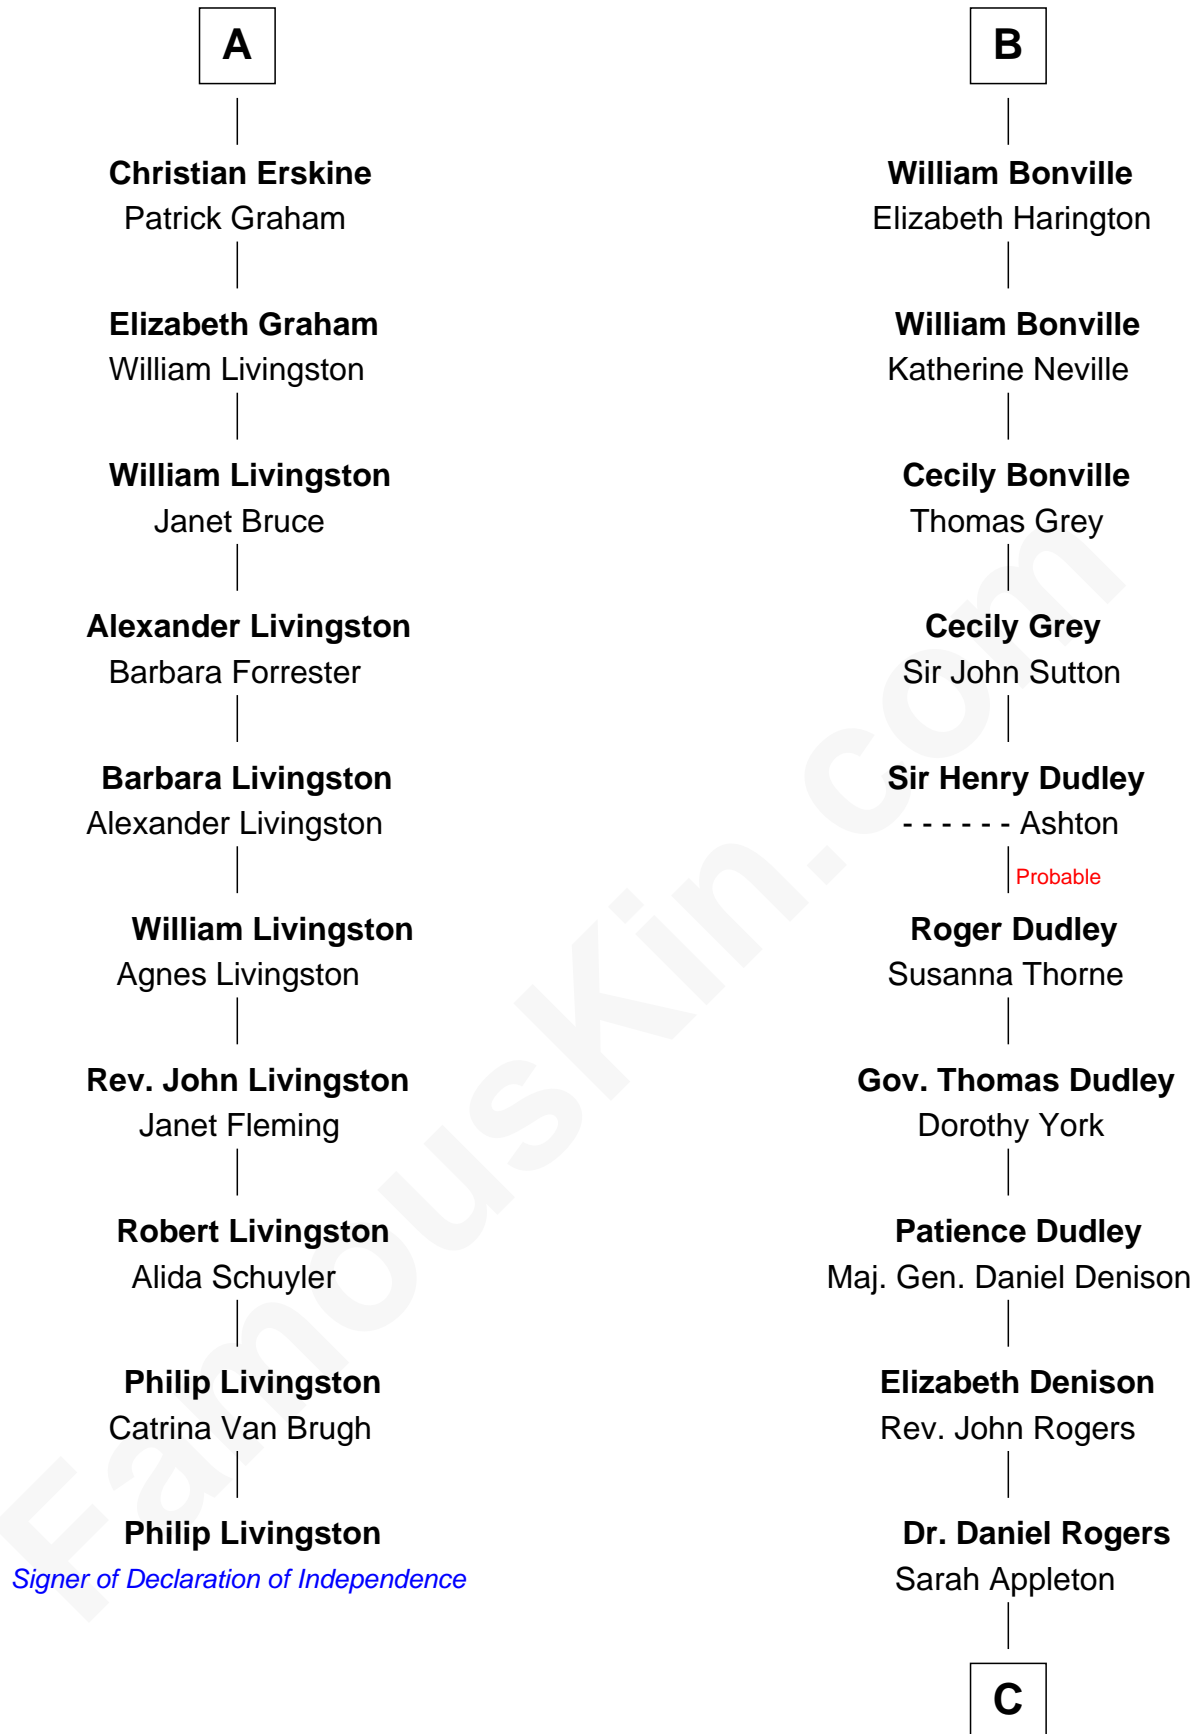

FamousKin.com

Relationship Chart of

Philip Livingston

Signer of the Declaration of Independence

16th cousin 5 times removed of

Colonel Robert Gould Shaw

U.S. Civil War leader of film "Glory" fame

C

Colonel Robert Gould Shaw

Main character in film "Glory"