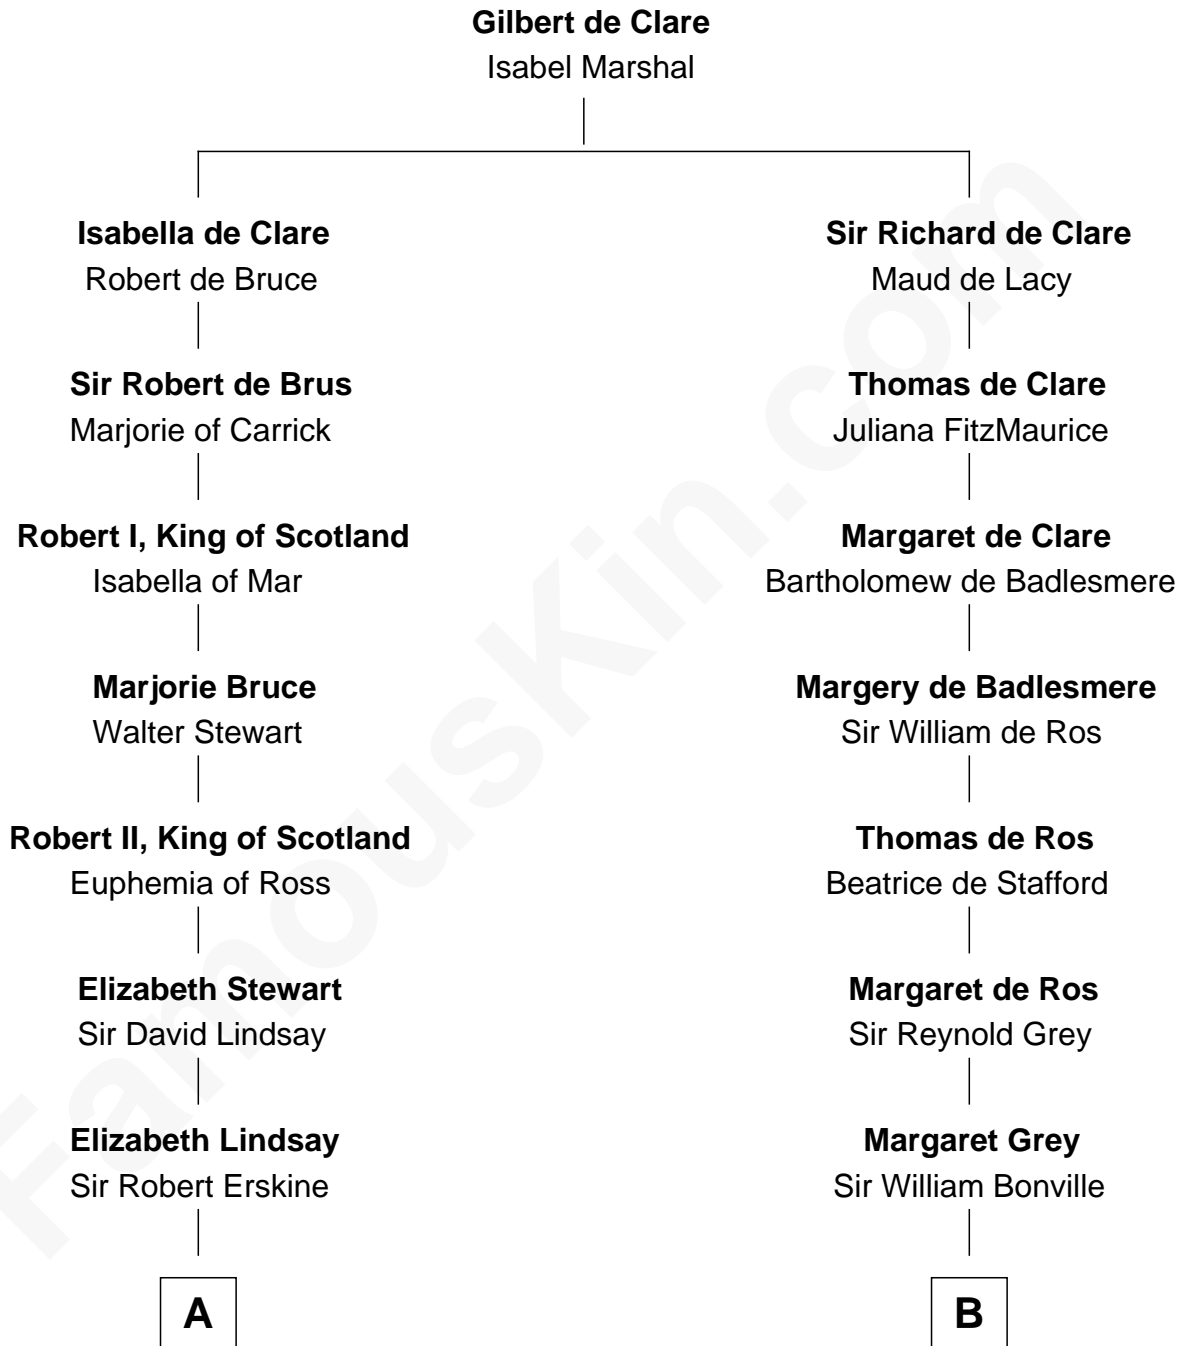

FamousKin.com

Relationship Chart of

Philip Livingston

Signer of the Declaration of Independence

16th cousin 5 times removed of

Colonel Robert Gould Shaw

U.S. Civil War leader of film "Glory" fame

C

Rev. Daniel Rogers

Elizabeth Ruggles

Sarah Rogers

Samuel Parkman

Elizabeth Willard Parkman

Robert Gould Shaw

Francis George Shaw

Sarah Blake Sturgis

Colonel Robert Gould Shaw

Main character in film "Glory"