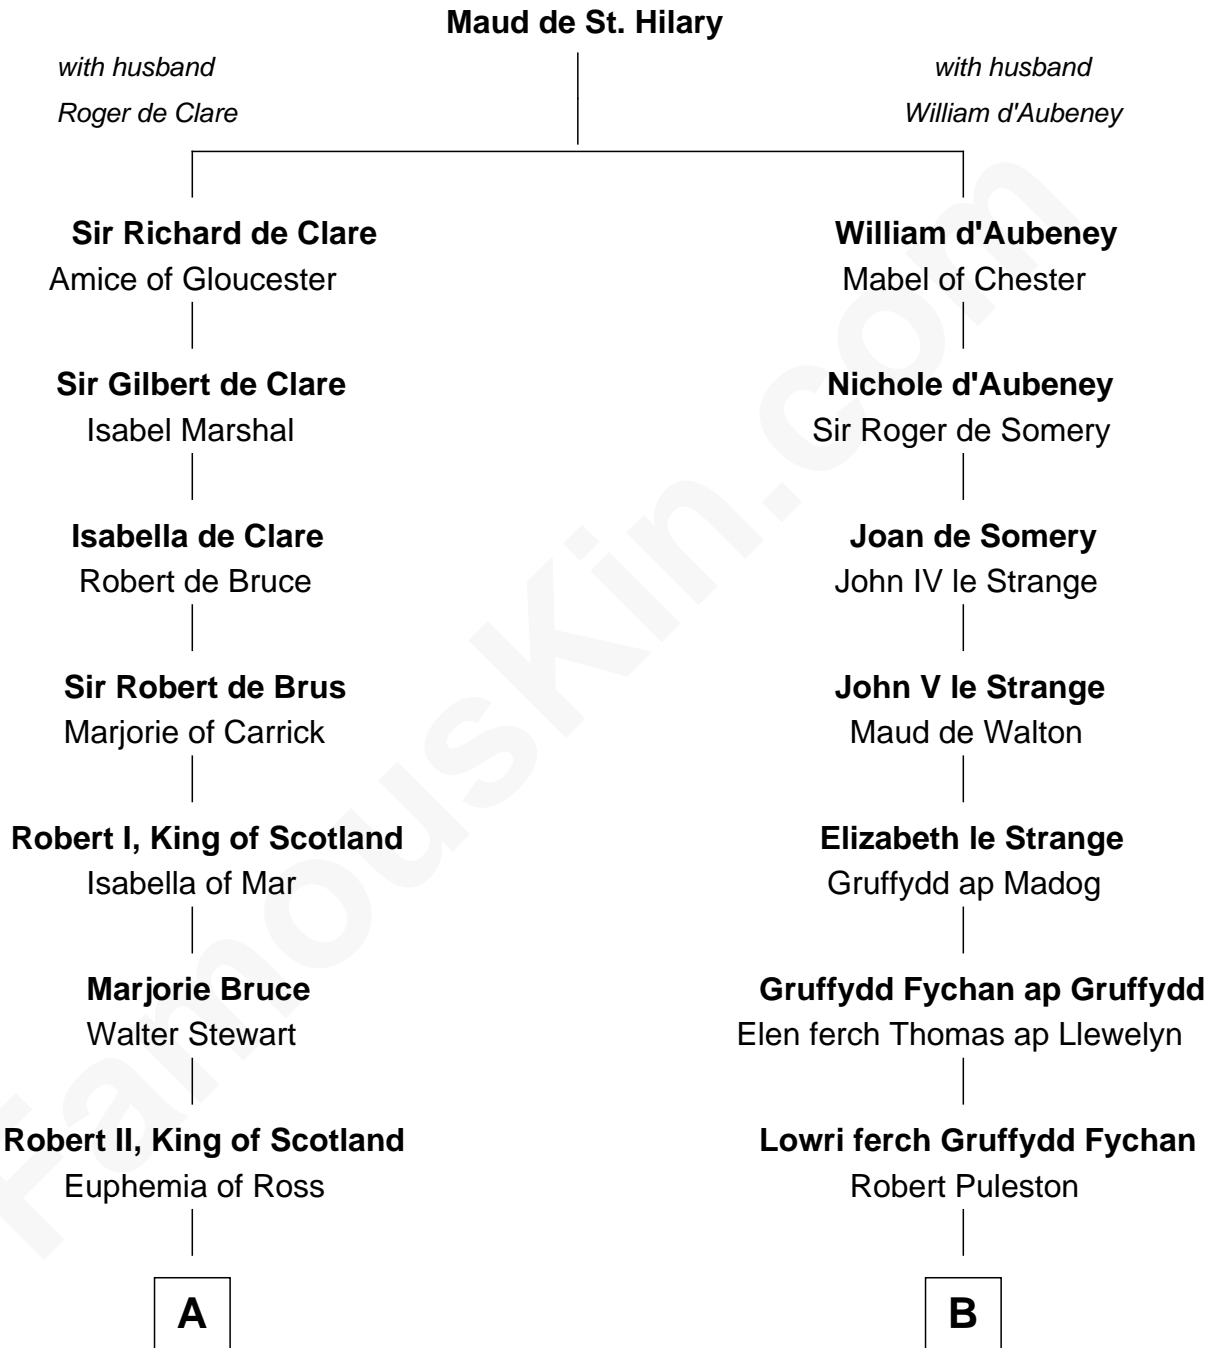

## Relationship Chart of

### Philip Livingston

*Signer of the Declaration of Independence*

18th cousin 2 times removed of

### Colonel Robert Gould Shaw

*U.S. Civil War leader of film "Glory" fame*

**C**

**Philip Livingston**  
Catrina Van Brugh

**Philip Livingston**  
*Signer of Declaration of Independence*

**D**

**Sarah Rogers**  
Samuel Parkman

**Elizabeth Willard Parkman**  
Robert Gould Shaw

**Francis George Shaw**  
Sarah Blake Sturgis

**Colonel Robert Gould Shaw**  
*Main character in film "Glory"*

FamousKin.com