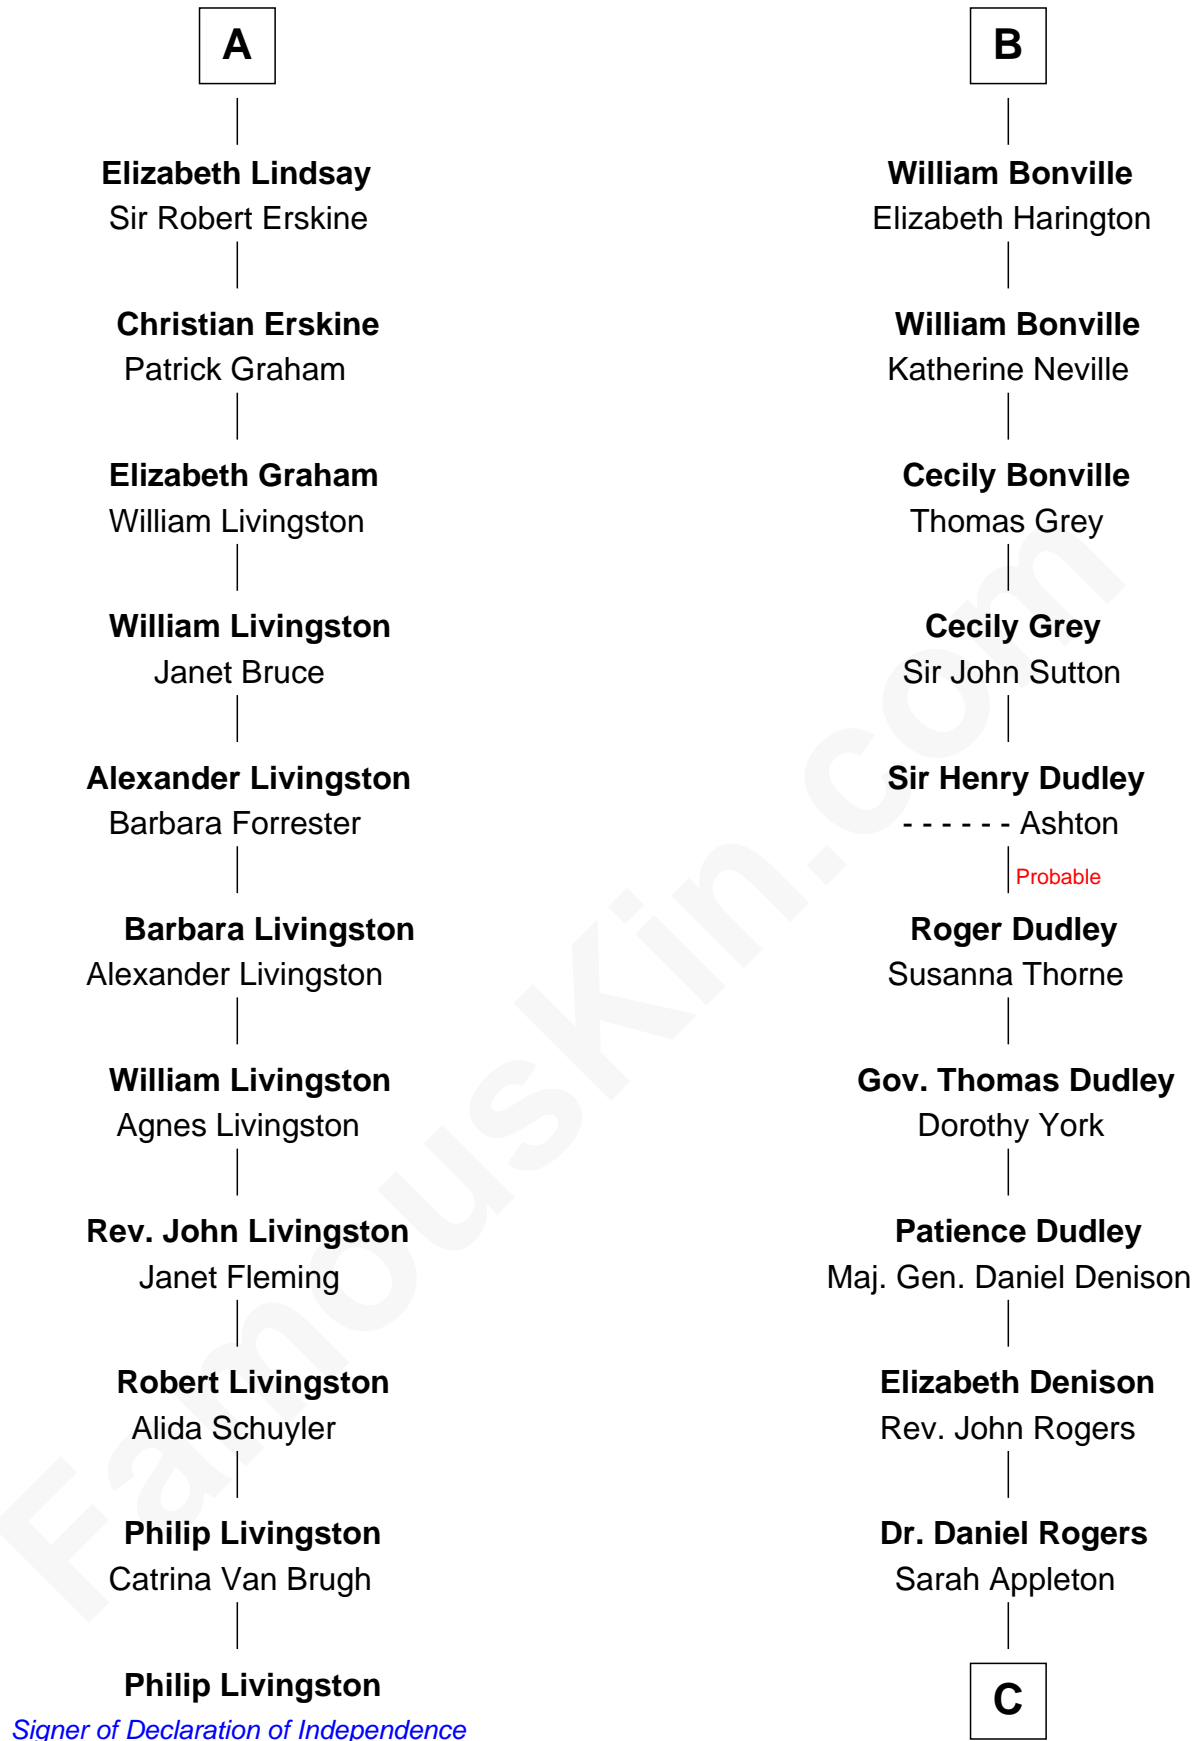

### Philip Livingston

*Signer of the Declaration of Independence*

17th cousin 4 times removed of

### Colonel Robert Gould Shaw

*U.S. Civil War leader of film "Glory" fame*

**David of Huntingdon**

Maud of Chester

**C**

Rev. Daniel Rogers

Elizabeth Ruggles

Sarah Rogers