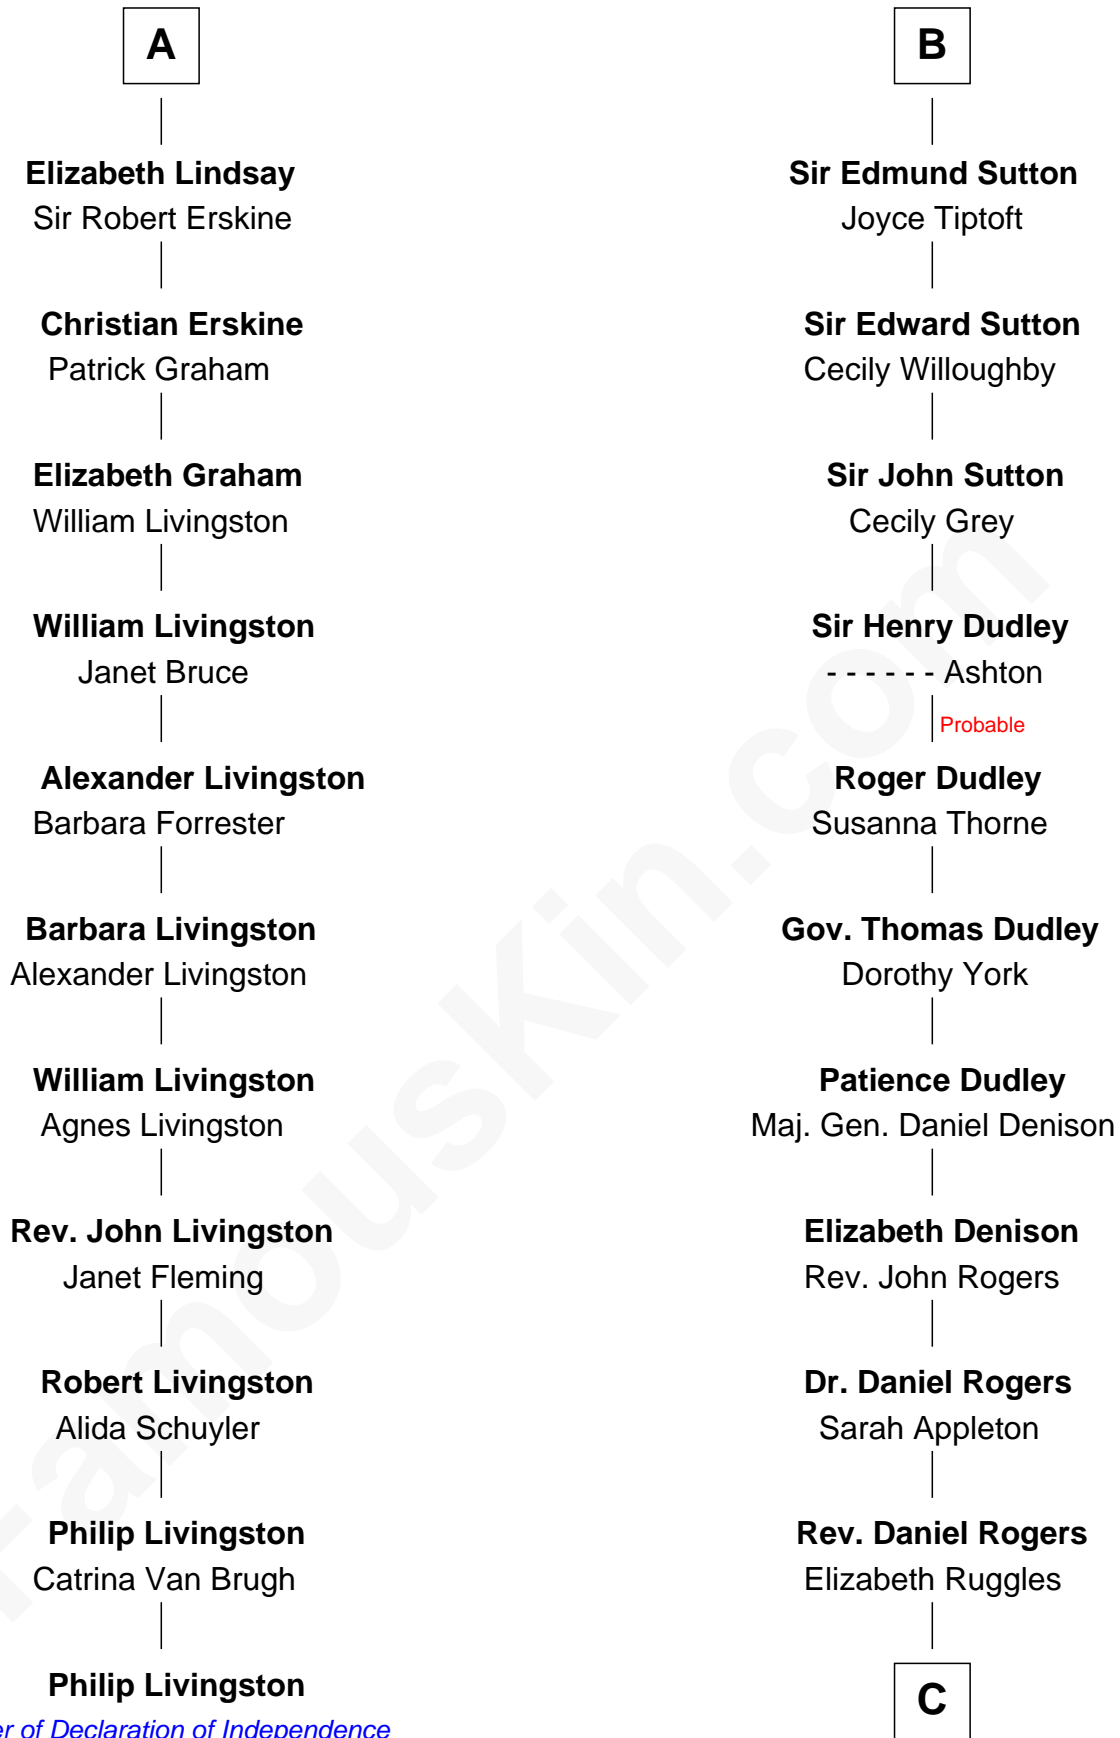

FamousKin.com

Relationship Chart of

Philip Livingston

Signer of the Declaration of Independence

17th cousin 3 times removed of

Colonel Robert Gould Shaw

U.S. Civil War leader of film "Glory" fame

C

—
Sarah Rogers
Samuel Parkman

—
Elizabeth Willard Parkman
Robert Gould Shaw

—
Francis George Shaw
Sarah Blake Sturgis

—
Colonel Robert Gould Shaw
Main character in film "Glory"