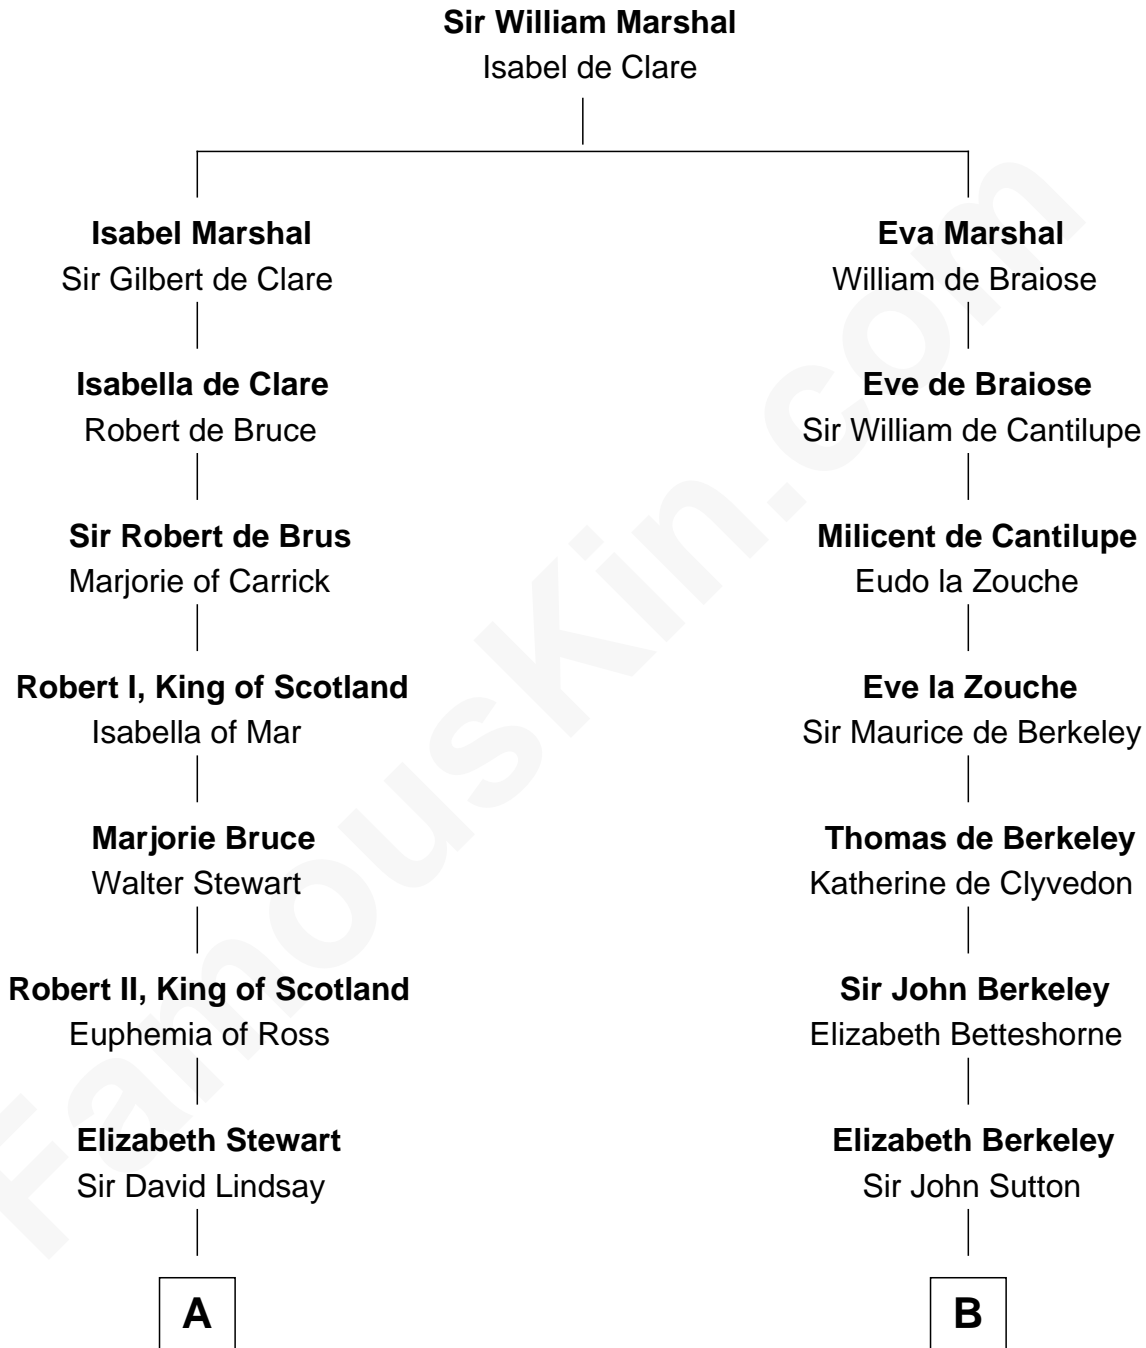

FamousKin.com

Relationship Chart of

Philip Livingston

Signer of the Declaration of Independence

17th cousin 3 times removed of

Colonel Robert Gould Shaw

U.S. Civil War leader of film "Glory" fame

C

—
Sarah Rogers
Samuel Parkman

—
Elizabeth Willard Parkman
Robert Gould Shaw

—
Francis George Shaw
Sarah Blake Sturgis

—
Colonel Robert Gould Shaw
Main character in film "Glory"