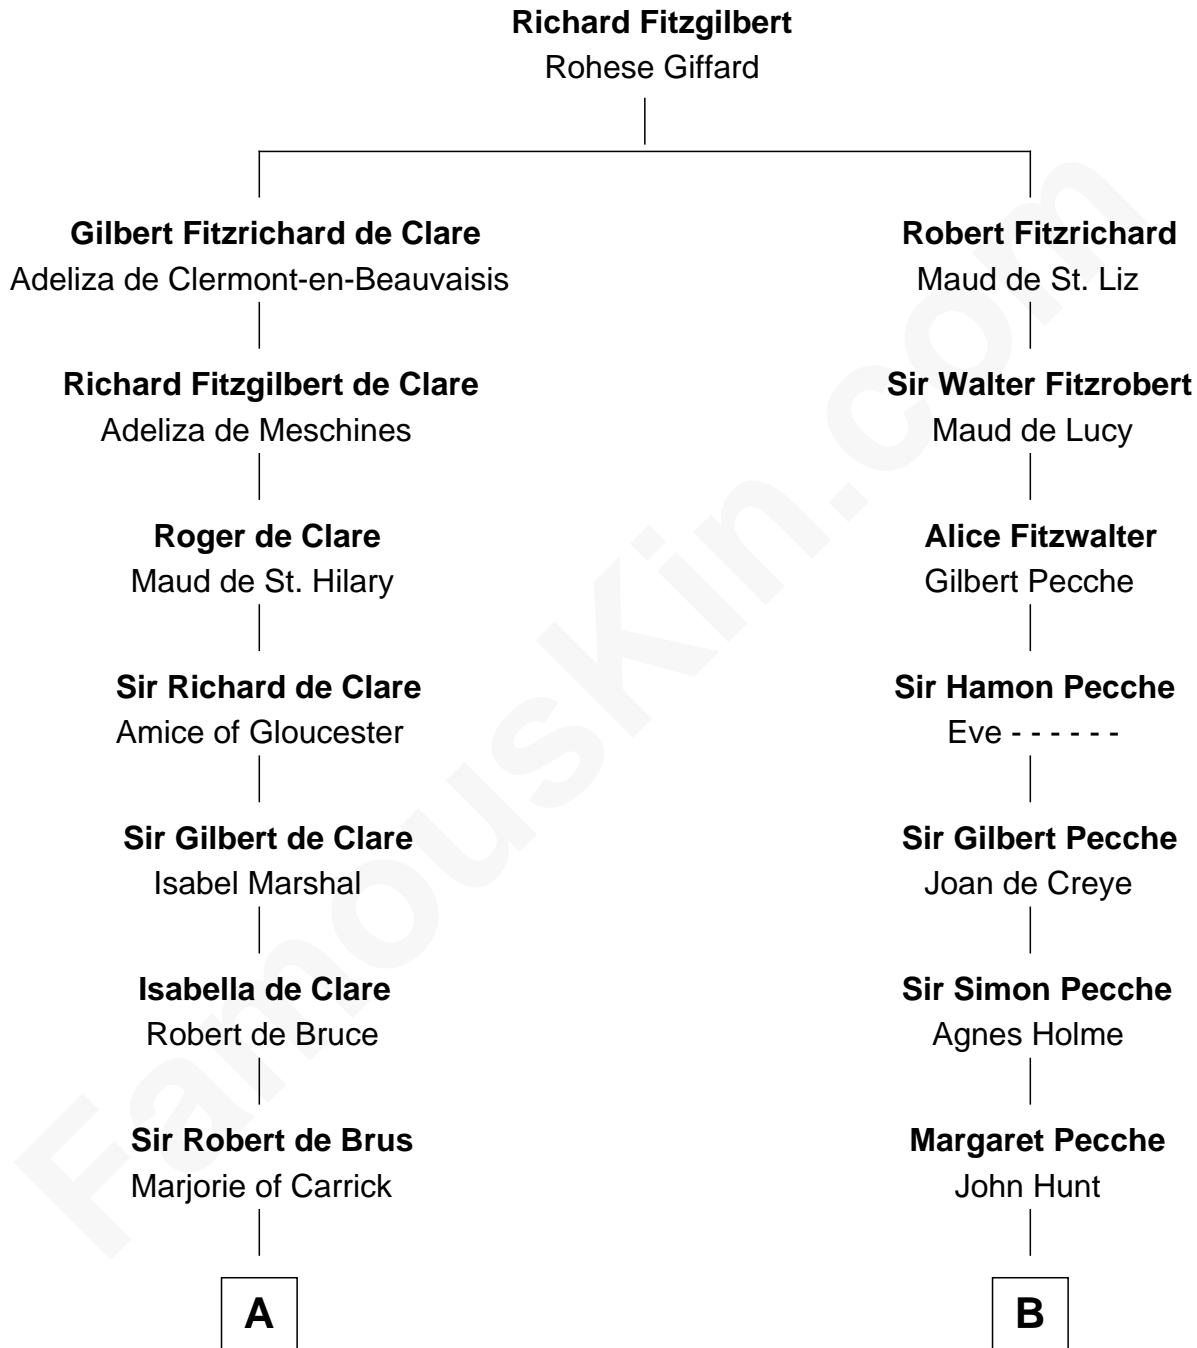

FamousKin.com

Relationship Chart of

Philip Livingston

Signer of the Declaration of Independence

21st cousin of

Eliphalet Remington

Founder of Remington Arms Company

C