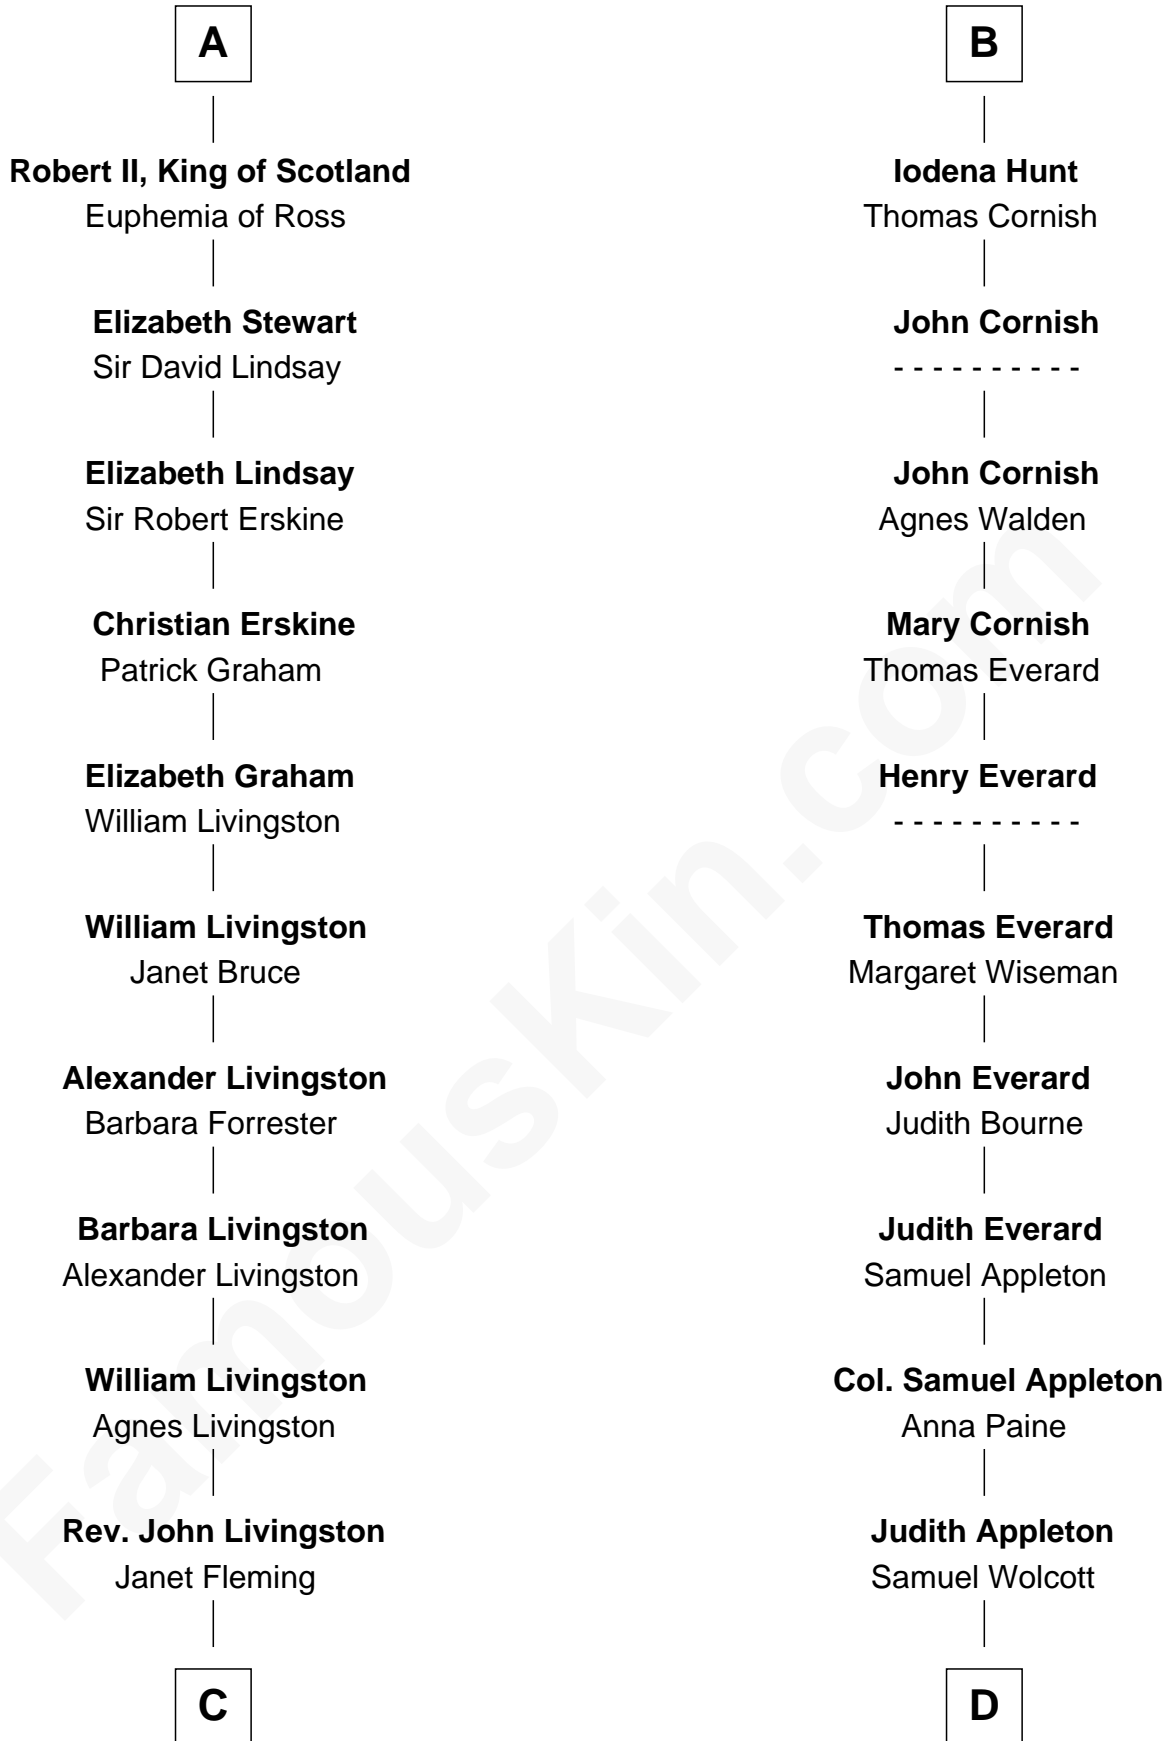

FamousKin.com

Relationship Chart of

Philip Livingston

Signer of the Declaration of Independence

19th cousin 2 times removed of

Eliphalet Remington

Founder of Remington Arms Company

C

Robert Livingston

Alida Schuyler

Philip Livingston

Catrina Van Brugh

Philip Livingston

Signer of Declaration of Independence

D

Sarah Wolcott